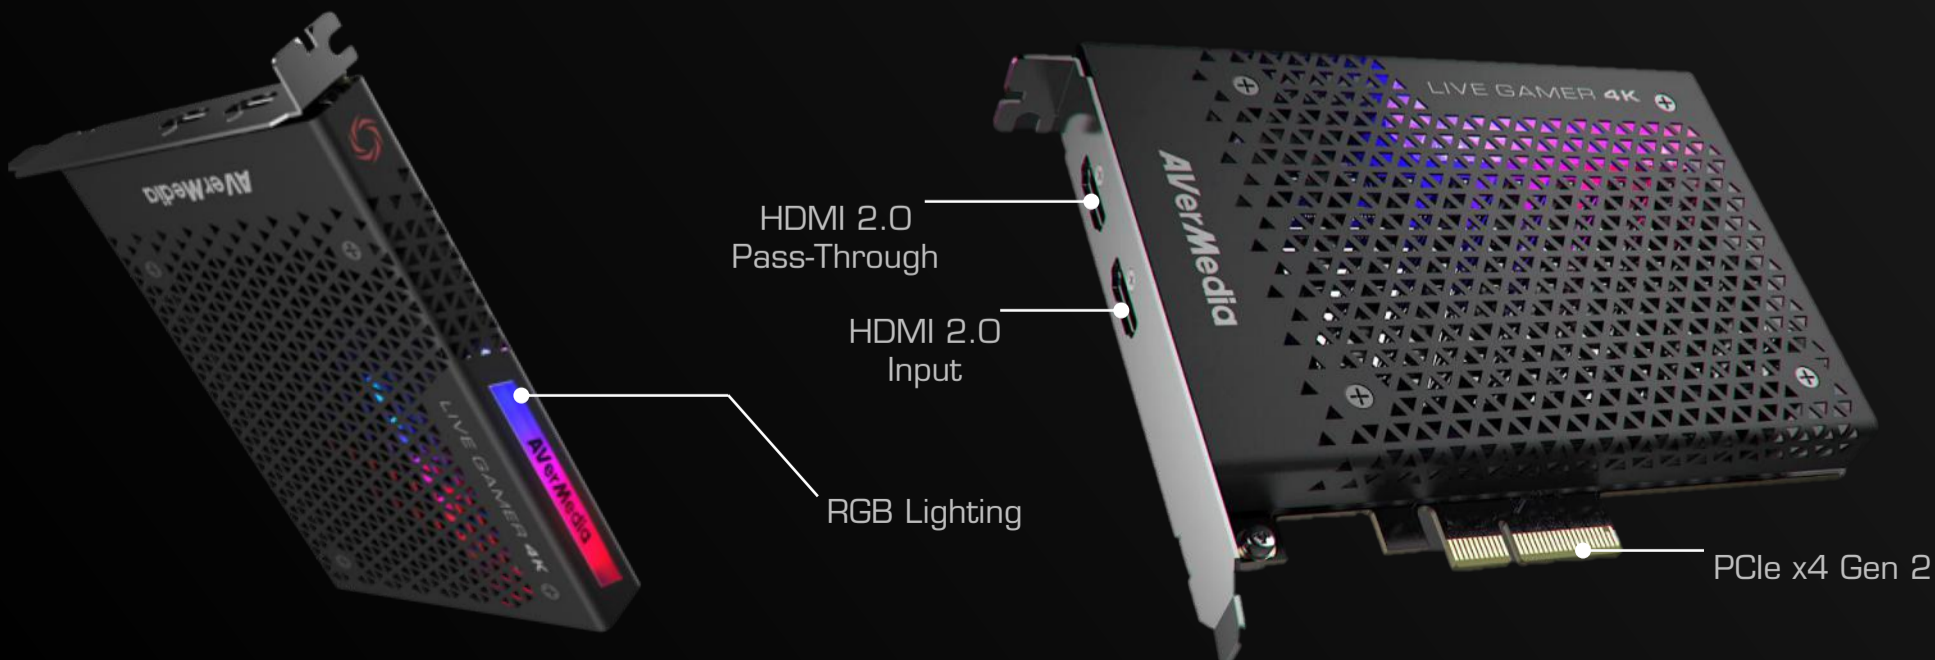

# GC573 LIVE GAMER 4K

Game Streaming Capture Card

## FEATURES

**4Kp60 HDR**  
Capture astonishing  
4Kp60 HDR video content

**High Frame Rate**  
Record Full HD video at  
whopper 240 FPS

**Ultra Low Latency**  
Enjoy playing on RECentral  
preview screen with  
virtually no latency

**RGB Lighting**  
Give your rig one more  
reason to shine, with 3  
preset RGB modes

# GC573 LIVE GAMER 4K