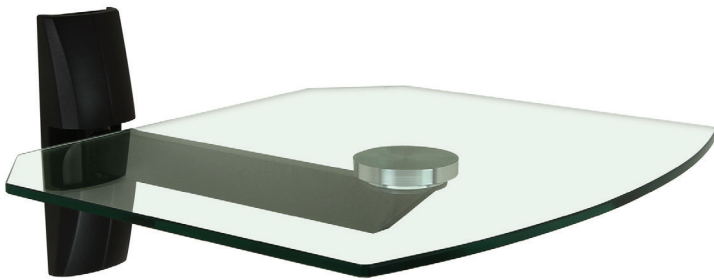

# ECS

OmniMount, an innovator of AV mounts and furniture for more than 35 years, is the choice of professional installers and the brand most recommended by TV manufacturers. The ECS is a glass wall shelf that is designed to hold a cable box, DVD player or most any other component that needs to be located next to a mounted television.

## PRODUCT BENEFITS\*

- Pivoting arm for side-to-side movement
- Wall plate hides bolts
- Includes complete hardware kit

\*Subject to change

## PRODUCT SPECIFICATIONS\*

- Supports up to:** 30 lbs (13,6 kg)
- Pans:** Left and right
- Mounting:** Single-stud
- Glass thickness:** 8 mm
- Surface size:** 18.0" wide x 9.1" high x 20.1" deep (45,7 x 23,1 x 57,1 cm)
- Warranty:** 5 years
- Material:** Tempered clear glass
- Finish:** Black