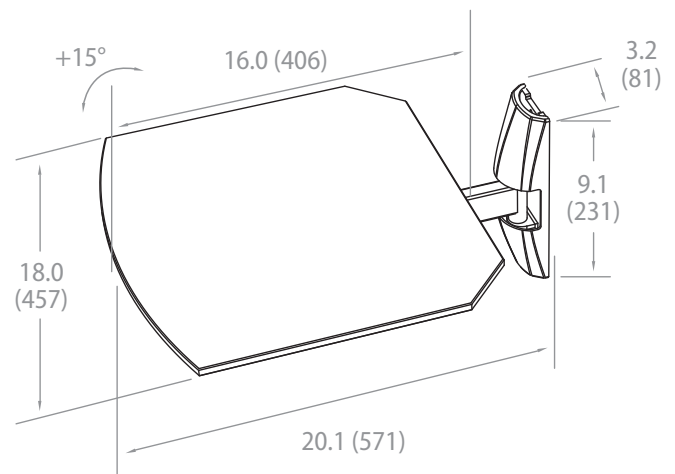

# ECS

OmniMount, an innovator of AV mounts and furniture for more than 35 years, is the choice of professional installers and the brand most recommended by TV manufacturers. The ECS is a glass wall shelf that is designed to hold a cable box, DVD player or most any other component that needs to be located next to a mounted television.

## PRODUCT SPECIFICATIONS\*

- Supports up to:** 30 lbs (13,6 kg)
- Pans:** Left and right
- Mounting:** Single-stud
- Glass thickness:** 8 mm
- Surface size:** 18.0" wide x 9.1" high x 20.1" deep (45,7 x 23,1 x 57,1 cm)
- Warranty:** 5 years
- Material:** Tempered clear glass
- Finish:** Black

	UPC	Dimensions WxDxH inches (mm)	Wt lbs (kg)	Qty
<b>Box</b>	728901016868	17.7 x 21.1 x 3.54 (450x535x90)	17.2 (7.8)	1
<b>MC</b>	728901710155	18.6 x 22.4 x 8.2 (473x570x209)	34.9 (15.9)	2

Box Contents	Qty
Glass shelf	1
Mounting arm	1
Mounting arm cover	1
Wall bracket	1