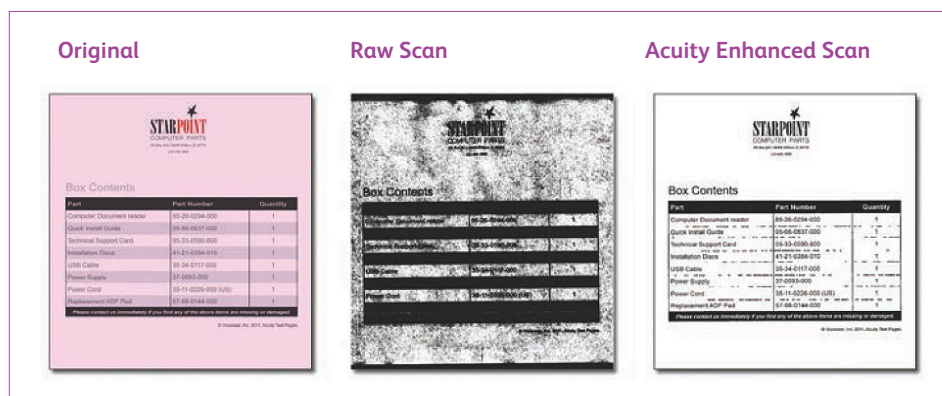

VISIONEER® CAPTURE SE (PC)

Scan, edit, and release document batches to PC, network and cloud services like Google Drive. Flexible interface with automatic batch separation and advanced indexing with Zonal OCR and barcode support.

VISIONEER TWAIN DRIVERPLUS

DriverPLUS offers an impressive array of settings to enable precise customization of the scan processing via a simple interface with tool tips. DriverPLUS includes Visioneer's proprietary Parallel Scanning capability.

ABBYY® FINEREADER SPRINT

This easy-to-use OCR tool reduces the need of retyping and paper storage, precisely preserves the original document's layout and formatting and instantly converts your scans into various file formats, including searchable PDF.

Minimum System Requirements

- Pentium® IV or equivalent processor
- Compatible with:
  - Windows 10 Pro, Home, Enterprise and Education
  - Windows 7 Pro, Home, Enterprise and Ultimate
  - Windows 8/8.1 Pro, Core and Enterprise
- 2GB RAM
- 500 MB available hard drive space
- DVD-ROM drive
- USB 2.0 port

Contents

- DocuMate 4700 Scanner
- Power Supply
- USB 2.0 Cable
- Quick Install Card
- Technical Support Card
- User's Manual
- DVD-ROM including:
  - User's Manual
  - Visioneer OneTouch
  - Visioneer Acuity
  - Visioneer Capture SE
  - Scanner Drivers: TWAIN™, ISIS®, WIA, Visioneer DriverPLUS

Xerox® DocuMate® 4700 Product Specifications	
Model Number	XDM47005M-WU
Scan Speed: B&W, Grayscale or Color	2.5 sec/page @ 200 or 300 dpi
Scan Method	Flatbed
Light Source	LED (Light Emitting Diode), instant on
Sensor	CIS (Contact Image Sensor)
Background Color	Black
Optical Resolution	600 dpi
Output Bit Depth	24-bit color, 8-bit grayscale, 1-bit black & white
Interface	Hi-Speed USB 2.0 (USB 1.1 compatible)
Dimensions	22.8"(w) x 19.5"(d) x 4.5"(h) (580 x 495 x 115 mm)
Weight	15.4 lbs (7 kg)
Maximum Document Size	11.7" x 17" (297 x 432 mm)
Minimum Document Size	0.15" x 0.15" (4 x 4 mm)
Duty Cycle	1,000 pages/day

For more information about the Xerox line of scanners, visit www.xeroxscanners.com