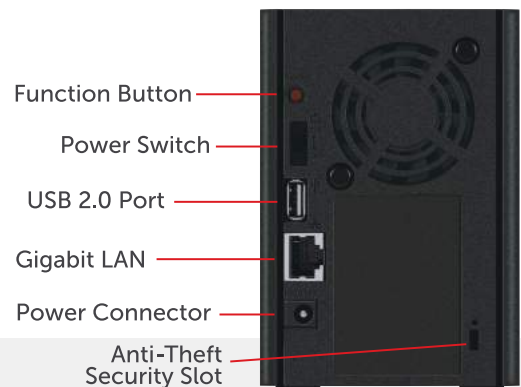

SHARED CENTRAL STORAGE

With terabytes of storage, LinkStation 220 provides a reliable, central location to store and protect all data from every PC and Mac® computer, tablet device and smartphone in your home or small office. Store, access and share files from anywhere over your wireless network at speeds up to twice as fast as a standard USB hard drive.

STREAM YOUR FAVORITE MEDIA

LinkStation 220 includes Twonky, a DLNA server, and it can be used as an iTunes server to stream all of your favorite music, movies and shows to multiple devices simultaneously.

FREE REMOTE ACCESS SERVICE

Buffalo's free WebAccess service allows you to create a personal cloud for easy remote access and file sharing with anyone, anywhere over the Internet. Your data remains securely stored in one place on your home network, but you can access it quickly from any computer, iPhone, iPad, Android or Windows mobile device over the web.

EASY BACKUP FOR PC AND MAC

LinkStation 220 features 5 licenses of NovaBACKUP® Professional for Windows® and Time Machine® support for multiple Mac computers for whole home data backup. Disaster and hard drive failures happen unexpectedly; don't leave your important files and treasured memories in the hands of chance. Set up regular backups for every computer in your house and easily protect all of your data, down to the very last byte.

QUICK SETUP WITH MOBILE DEVICES

Easily set up LinkStation 220 with your tablet or smartphone - No computer is needed!

AUTOMATIC DATA PROTECTION

LinkStation 220 features two hard drives support for RAID 0/1/JBOD for maximum capacity or redundant data protection. LinkStation 220e Diskless Enclosure supports RAID when two hard drives are inserted.

CUSTOM SCALABILITY

LinkStation 220e (LS220DE) is a diskless enclosure that offers easy scalability for terabytes of high capacity network storage and backup.

LINKSTATION NAS SYSTEM

LinkStation 220 runs on Buffalo's LinkStation NAS System, providing a host of useful features. Included on all Buffalo LinkStation devices, LinkStation NAS System simplifies your everyday data needs.

PRODUCT SPECIFICATIONS

24/7 TECH SUPPORT | 2 YEAR WARRANTY
(866) 752-6210 | USA & Canada Only

INTERNAL HARD DRIVES

Number of Drives: 2 (LS220D)
2 Empty Bays (LS220DE)
Drive Interface: SATA 3 Gbps
Hard Drive Sizes: 1 TB, 2 TB, 4 TB
Supported RAID: 0/1/JBOD (Individual Disks)
RAID only supported on LS220DE model when 2 or more HDDs are inserted

LAN INTERFACE

Standard Compliance: (10BASE-T)IEEE802.3,
(100BASE-TX)IEEE802.3u,
(1000BASE-T)IEEE802.3ab
Number of Ports: 1
Data Transfer Rates: 10/100/1000 Mbps
Supported Protocols: TCP/IP
Network File Services: CIFS/SMB, AFP, HTTP/HTTPS, FTP
Connector Type: RJ-45

USB INTERFACE

Standard Compliance: USB 2.0
Connector Type: A type
Number of Ports: 1 x USB 2.0
Data Transfer Rates: 480 Mbps (USB 2.0)

PRODUCT MODELS

LS220DE
LS220D0202
LS220D0402
LS220D0802

OTHER

Dimensions (L x W x H): 3.42 x 5.02 x 8.07 in
Weight: 5.5 lbs / 1.92 Lbs (LS220DE)
Power Consumption: Max. 48W
Power Supply: External AC 100-240V Universal, 50/60Hz
Client OS Support:

HDD Size	HD	Music *	Photos *
2 TB	1,000	500,000	900,000
3 TB	1,500	750,000	1,350,000
4 TB	2,000	1,000,000	1,800,000
6 TB	3,000	1,500,000	2,700,000
8 TB	4,000	2,000,000	3,600,000

Windows® 10
Windows® 8.1 (32-bit/64-bit)
Windows® 8 (32-bit/64-bit)
Windows® 7 (32-bit/64-bit)
Windows Vista® (32-bit/64-bit)
Windows® XP
Mac OS® X up to 10.10*
Windows® RT 8.1
Windows® RT
Android 2.3* or later
iOS® 5* or later
*Some included optional utilities are not supported.

BOX CONTENTS

LinkStation 220 / LinkStation 220e, Setup CD-ROM, Quick-Setup Guide, Ethernet Cable, AC Adapter, AC Cable, Warranty Statement