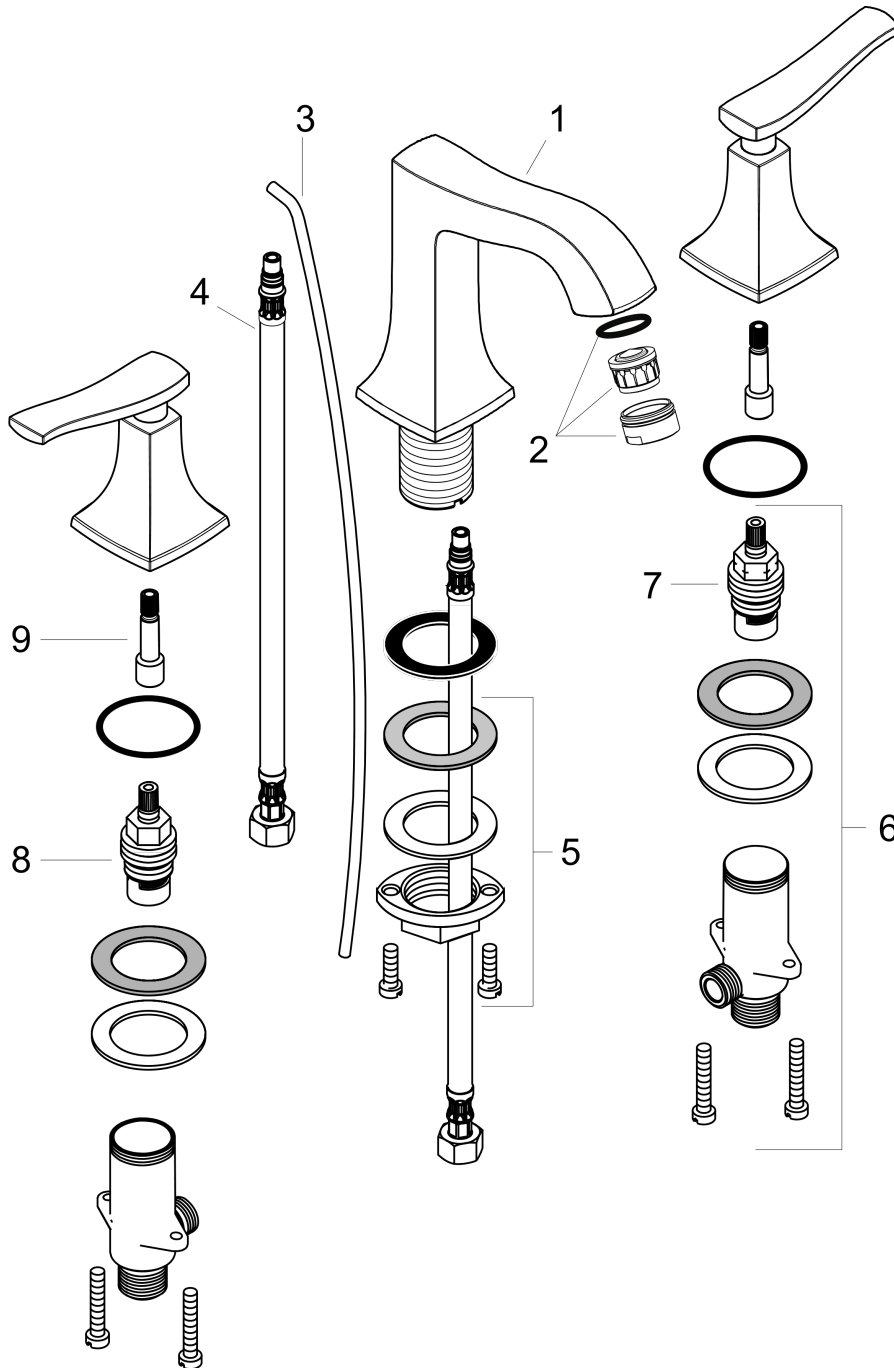

##### Features

- number of mounting holes: 3-hole
- Aerated spray
- Flow: 1.2 GPM (4.5 L/min)
- 90° ceramic valves
- pop-up waste set G 1
- Material waste set: metal

#### Product image

#### Scale drawing

**Metris C**  
**Metris C Widespread Faucet, 1.2 GPM**  
Finishes : **brushed nickel** Part no. : **31073821**

## Exploded drawing

Year of production: >07/16

**Metris C**

**Metris C Widespread Faucet, 1.2 GPM**

Finishes : **brushed nickel** Part no. : **31073821**

**Spare parts list**

Year of production: >07/16

Pos.	Description	Part no.	Price	PU
1	spout cpl.	95394821	-	1
2	aerator M24x1 (4,5 l/min)	92877820	-	1
3	pull rod	96657820	-	1
4	connection hose 18½" M8x0,75 3/8"	96321001	-	1
5	fixing set (Ø 32)	13961000	-	1
6	stop valve cpl.	97357001	-	1
7	shut off unit left closing	94008000	-	1
8	shut off unit right closing	94009000	-	1
9	adapter for handle	95252000	-	1
a	pop up waste	88509820	-	1
b	handle for hot water	31292821	-	1