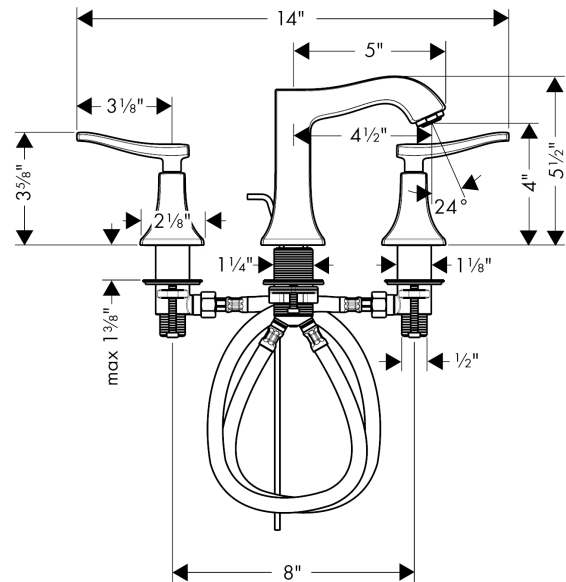

##### Features

- number of mounting holes: 3-hole
- Aerated spray
- Flow: 1.2 GPM (4.5 L/min)
- 90° ceramic valves
- pop-up waste set G 1
- Material waste set: metal

#### Technology

#### Scale drawing

**Metris C**  
**Metris C Widespread Faucet, 1.2 GPM**  
Finishes : **brushed nickel** Part no. : **31073821**

## Exploded drawing

Year of production: >07/16

**Metris C**

**Metris C Widespread Faucet, 1.2 GPM**

Finishes : **brushed nickel** Part no. : **31073821**

**Spare parts list**

Year of production: >07/16

Pos.	Description	Part no.	Price	PU
1	spout cpl.	95394821	-	1
2	aerator M24x1 (4,5 l/min)	92877820	-	1
3	pull rod	96657820	-	1
4	connection hose 18½" M8x0,75 3/8"	96321001	-	1
5	fixing set (Ø 32)	13961000	-	1
6	stop valve cpl.	97357001	-	1
7	shut off unit left closing	94008000	-	1
8	shut off unit right closing	94009000	-	1
9	adapter for handle	95252000	-	1
a	pop up waste	88509820	-	1
b	handle for hot water	31292821	-	1