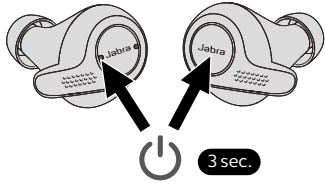

Music, the way you want to hear it.

Listen to your music your way. Personalize the sound with a customizable equalizer found in the Jabra Sound+ app.

Voice command made simple.

Jabra Elite Active 65t lets you instantly connect to Alexa**, Siri® or Google Assistant™, allowing you to quickly get the information you need – whether that be setting appointments, finding nearby events, or having messages read back to you. And with Bluetooth 5.0 you can seamlessly connect the Elite 65t to your smartphone.

Optimize your workouts.

Track fitness and performance with an integrated motion sensor

* Registration required with the Jabra Sound+ app

** Operating system dependent

At a glance:

Jabra Elite Active 65t

- **A fit that's snug and secure.** Secure-fitting design for enhanced in-ear stability
- **Built for active lifestyles.** IP56 rated with 2-year warranty against sweat and dust*
- **Power your performance.** Up to 5 hours battery, 15 hours with charging case
- **Proven connectivity.** True wireless stability to reduce call and music dropouts
- **Music, the way you want to hear it.** Personalize your music with customizable equalizer
- **Voice command made simple.** One-touch access to Amazon Alexa**, Siri®, and Google Now™
- **Optimize your workouts.** Track performance with an integrated motion sensor

*Registration required with the Jabra Sound+ app

**Operating System dependent

How to pair

Hold (3 secs) the button on the right earbud and the left button on the left earbud to power on, and then follow the voice instructions to pair to your phone.

How to charge

5 hours battery

2 recharges on-the-go

How to use

A fit that's snug and secure.
Secure-fitting design for enhanced in-ear stability

Built for active lifestyles.
IP56 rated with 2-year warranty against sweat and dust*