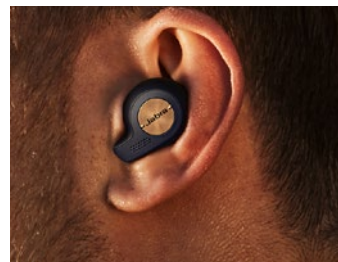

How to use

A fit that's snug and secure.
Secure-fitting design for enhanced in-ear stability