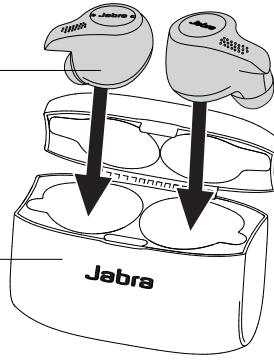

Optimize your workouts.

Track fitness and performance with an integrated motion sensor

* Registration required with the Jabra Sound+ app

** Operating system dependent

At a glance:

Jabra Elite Active 65t

- **A fit that's snug and secure.** Secure-fitting design for enhanced in-ear stability
- **Built for active lifestyles.** IP56 rated with 2-year warranty against sweat and dust*
- **Power your performance.** Up to 5 hours battery, 15 hours with charging case
- **Proven connectivity.** True wireless stability to reduce call and music dropouts
- **Music, the way you want to hear it.** Personalize your music with customizable equalizer
- **Voice command made simple.** One-touch access to Amazon Alexa**, Siri®, and Google Now™
- **Optimize your workouts.** Track performance with an integrated motion sensor

*Registration required with the Jabra Sound+ app

**Operating System dependent

How to pair

Hold (3 secs) the button on the right earbud and the left button on the left earbud to power on, and then follow the voice instructions to pair to your phone.

How to charge

5 hours battery

2 recharges on-the-go

How to use

A fit that's snug and secure.
Secure-fitting design for enhanced in-ear stability

Built for active lifestyles.
IP56 rated with 2-year warranty against sweat and dust*