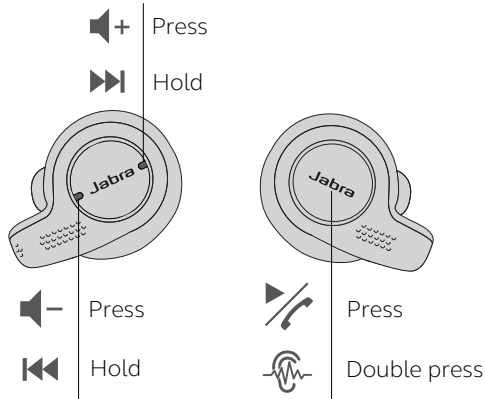

How to use

A fit that's snug and secure.
Secure-fitting design for enhanced in-ear stability