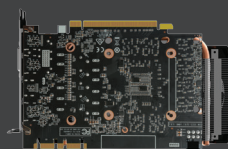

→ GRAPHICS CARD / CARTE GRAPHIQUE / GRAFIKKARTE / TARJETA GRAFICA / ВИДЕОКАРТА

GEFORCE® GTX 1070

Take on today's most challenging graphics intensive games without missing a beat. The GeForce GTX 1070 delivers the incredible speed and power of NVIDIA Pascal - the most advanced GPU ever created. This is the ultimate gaming platform.

The same immense power is now contained in just above 8 inches - perfect for any mini-ITX build. Size and power need no compromise.

SKU: ZT-P10700G-10M

EAN: 4895173610189

UPC: 816264016943

TECHNICAL SPECIFICATIONS

FEATURES

- Simultaneous Multi-Projection
- VR Ready
- NVIDIA Ansel
- NVIDIA® SLI® w/ HB Bridge Support
- NVIDIA G-Sync™
- NVIDIA® GameStream™

SPECIFICATIONS

- NVIDIA GeForce® GTX 1070 GPU
- 1920 CUDA cores
- 8GB GDDR5 memory
- 256-bit memory bus
- Engine clock (base): 1518 MHz
(boost): 1708 MHz
- Memory clock: 8 GHz
- PCI Express 3.0

CONNECTIONS

- 3 x DisplayPort 1.4
- 1 x HDMI 2.0b
- 1 x Dual-link DVI
- Quad simultaneous display capable

POWER REQUIREMENTS

- 500-watt power supply recommended
- 150-watt max power consumption
- 8-pin PCI Express power connectors