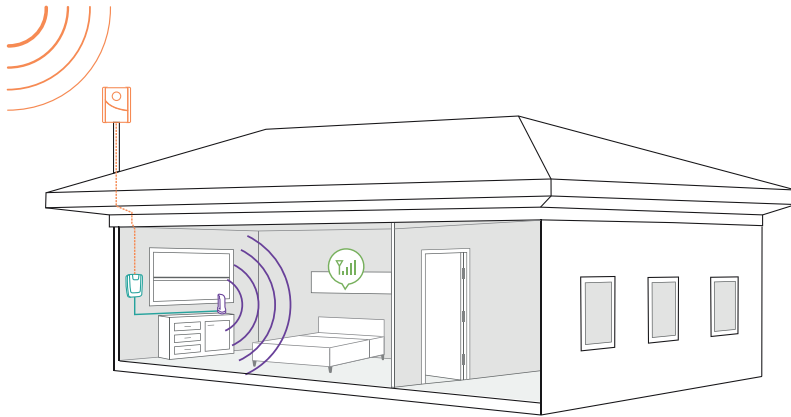

30' White Low Loss RG6 (75ohm) Coax Cable (x2) (950630)

Flat Window Cable (951177)

Specifications

MODEL NUMBER	470101	
FREQUENCIES	Band 12/17	700 MHz
	Band 13	700 MHz
	Band 5	850 MHz
	Band 4	1700/2100 MHz
	Band 2	1900 MHz
MAX GAIN	60 dB	
IMPEDANCE	75 Ohm	
POWER	110-240V AC, 50-60 Hz, 8 W	
CONNECTORS	SMA Female / F-Female	
DIMENSIONS	1.25 x 4.25 x 6.5 in	
WEIGHT	0.495 lbs	

Installation

- 1 **Receives signal:** The powerful antenna reaches out to access a voice and 3G, 4G, and LTE data signal, and delivers it to the booster.
- 2 **Boost signal:** The booster receives the signal, amplifies it, and serves as a relay between your phone and the nearest cell tower.
- 3 **Broadcasts signal:** Your devices get a stronger signal, and calls and data are fed through the booster back to the network.