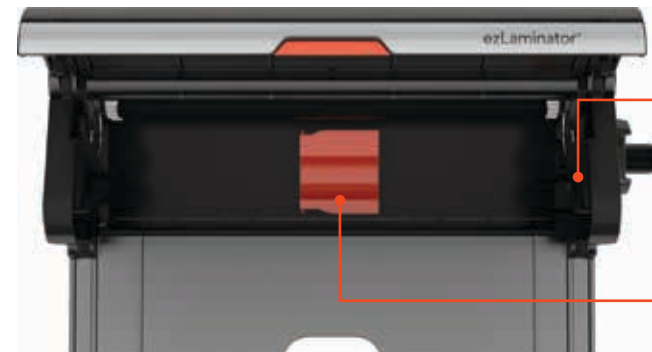

Getting to know your Xyron ezLaminator®

Button:
Opens cartridge compartment.

Handle:
Advances items through the machine. Turn clockwise.

Feed Tray:
Use with the alignment guides printed on the tray to feed items into the machine.

Carry Handle:
Grip this area to carry your machine.

Cut Bar:
Holds finished materials in place.

Cut Blade:
Slides to cut finished material after it exits the machine.

Cartridge Track:
When installing refill cartridges, the track guides the drop-in cartridges into place.