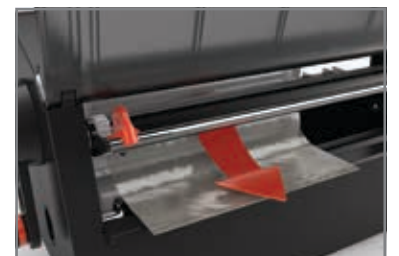

* Your ezLaminator comes pre-loaded with a Two-Sided Laminate Refill Cartridge.

Loading and Unloading 5" Cartridges

Open cartridge compartment by pushing button and lifting the lid.

Pull cartridge up and out of the machine.

To replace, flip up the 5" adapter in the bottom center of the machine. Ensure the label on the refill cartridge is facing you, drop the cartridge into the machine using the track as a guide.

Place material flap between the 2 black rollers.

Close the lid by pressing down until it clicks.

Using the ezLaminator® with a 9" Cartridge

Place item on the feed tray.
Align *left*.

Gently guide the item forward
through the back of the machine
while turning the handle clockwise.