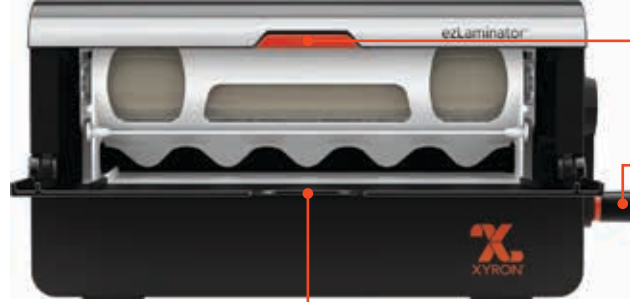

Getting to know your Xyron ezLaminator®

Button:
Opens cartridge compartment.

Handle:
Advances items through the machine. Turn clockwise.

Feed Tray:
Use with the alignment guides printed on the tray to feed items into the machine.

Carry Handle:
Grip this area to carry your machine.

Cut Bar:
Holds finished materials in place.

Cut Blade:
Slides to cut finished material after it exits the machine.

Cartridge Track:
When installing refill cartridges, the track guides the drop-in cartridges into place.

5" Adapter:
Flips up to utilize Xyron® 5" Creative Station™ cartridges.

Loading and Unloading 9" Cartridges

Open cartridge compartment by pushing button and lifting the lid.

Pull cartridge up and out of the machine.