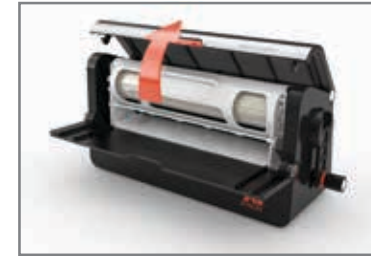

Getting to know your Xyron ezLaminator®

Button:
Opens cartridge compartment.

Handle:
Advances items through the machine. Turn clockwise.

Feed Tray:
Use with the alignment guides printed on the tray to feed items into the machine.

Carry Handle:
Grip this area to carry your machine.

Cut Bar:
Holds finished materials in place.

Cut Blade:
Slides to cut finished material after it exits the machine.

Cartridge Track:
When installing refill cartridges, the track guides the drop-in cartridges into place.

5" Adapter:
Flips up to utilize Xyron® 5" Creative Station™ cartridges.

Loading and Unloading 9" Cartridges

Open cartridge compartment by pushing button and lifting the lid.

Pull cartridge up and out of the machine.

* Your ezLaminator comes pre-loaded with a Two-Sided Laminate Refill Cartridge.

Loading and Unloading 5" Cartridges

Open cartridge compartment by pushing button and lifting the lid.

Pull cartridge up and out of the machine.