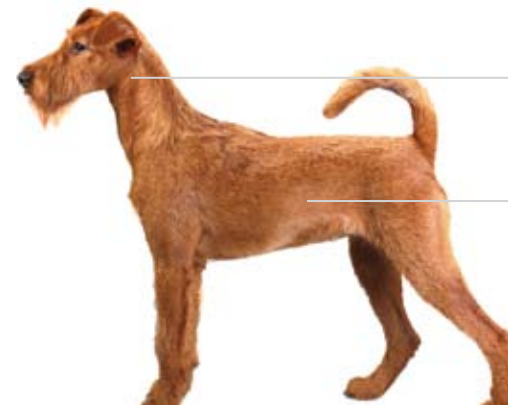

10

7F
5F
5

IRISH TERRIER

Body, sides, back	7F, 5F, 5
Head, neck and ears	10
Tail, legs, underbody	Oster® shears