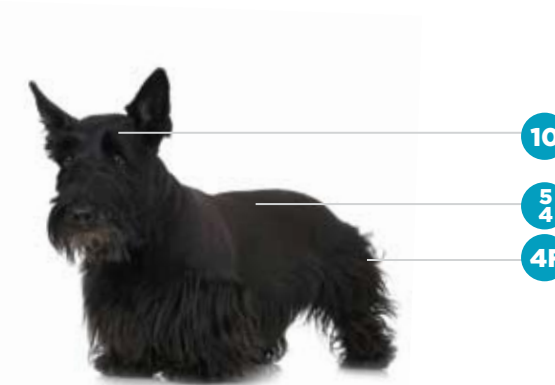

SCOTTISH TERRIER

Body, back, sides	5 or 4
Head, neck, cheeks, throat, ears	10
Tail	4F