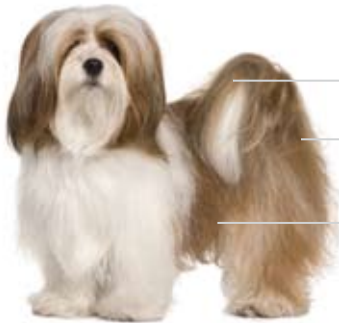

30

3F

4F

7F

LHASA APSO

Matted coat	7F
Puppy trim	30 & 1" UC*
Short trim	3F or 4F
Head, face, tail, underbody	Oster® shears