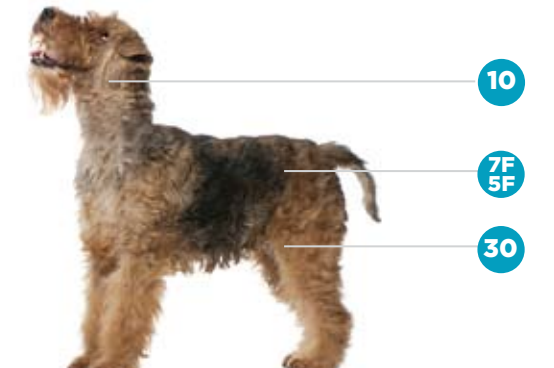

WELSH TERRIER

Body and tail	7F, 5F
Head, cheeks, throat and ears	10
Legs, chest, beard, eye brows	30 with 3/4" or 1" UC*