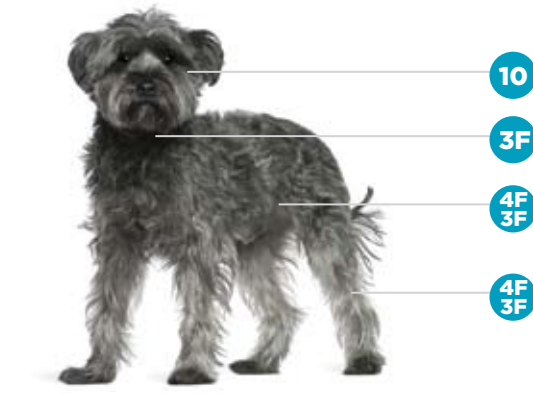

MIXED BREEDS (CURLY COAT)

Body & legs	4F or 3F
Face (poodle style)	10, Oster® shears
Face (teddy bear style)	3F or 30 with 3/4" or 1" UC*
Tail	Oster® shears