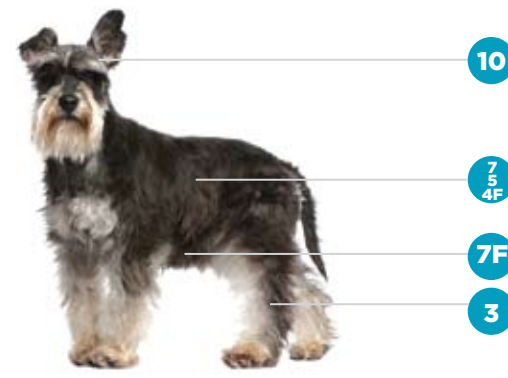

SCHNAUZER

Matted coat	7F
Throat, ears, cheeks	10
Body & tail	7, 5, 4F
Legs	3 with 3/4" UC*