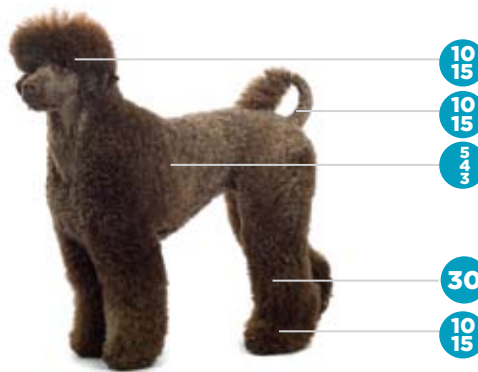

1/50" (0.5mm)

1/2" (13mm)

1/2" (13mm)

3/8" (9.5mm)

3/8" (9.5mm)

1/4" (6.3mm)

1/4" (6.3mm)

POODLE (LAMB TRIM)