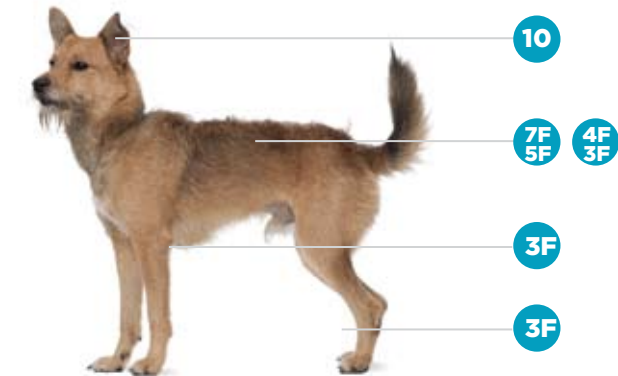

MIXED BREEDS (WIRY COAT)

Body and tail	7F, 5F, 4F, 3F
Legs, chest, beard, eye brows	3F
Ears	10
Face, eyebrows	Oster® shears

1/8" (3.2mm)

1/16" (1.6mm)

3/64" (1.2mm)

1/50" (0.5mm)