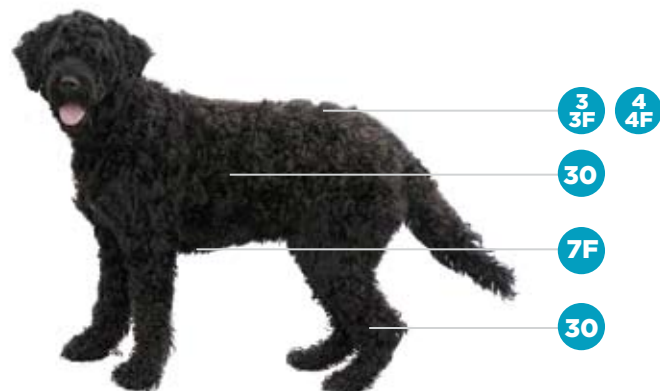

PORTUGUESE WATER DOG

Matted coat	7F
Short coat	3, 3F, 4, 4F
Body, legs	30 & 1" UC*
Head, tail	Oster® shears