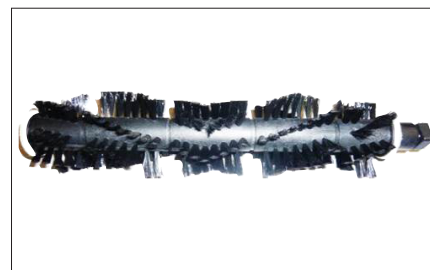

Remote control

- Manually control the Scout, set timer, return to base, change cleaning mode

Smart Navigation

Rotating side brushes - ideal for all flooring types

Side brush dust stripper

Chevron style brush roll

Pricing:

MODEL	IN-STORE	MAP	LIST
Scout RX1	\$599.00	\$599.00	\$699.00

MODEL OVERVIEW
Scout RX1 Red
Item Number: 41JQL000USA
Product Dimensions: 3 1/2" tall, 13 25/32" diameter
Box Dimensions: 21 9/64" x 15 5/32" x 5 9/32", 13.2 lbs.