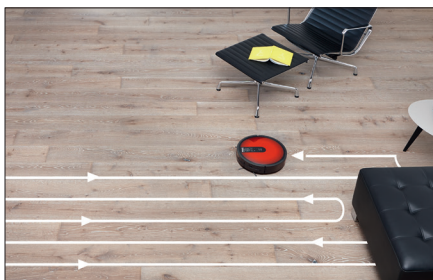

Scout RX1 Red

Vacuuming has never been so intelligent

Features:

Smart Navigation

- Gyro Sensor
- 7 anti-collision sensors
- Ceiling camera
- Stair detection sensors

Triple Cleaning System

- Two rotating side brushes
- High efficiency suction system
- **NEW:** Side brush dust strippers
- **NEW:** Chevron style brush roll
- **NEW:** Sealing lip
- **NEW:** 34% improved dust pick-up

Non-Stop Power

- Up to 2 hours of continuous cleaning
- 1,600 sq. ft.

Four cleaning modes

- Auto mode: Cleans all rooms, up to 1,600 sq. ft., and returns to base
- Corner mode: Auto mode then cleans all corners, returns to base
- Spot mode: Cleans 6 sq. ft. area
- Turbo mode: Cleans 50% faster (bigger gap between lines), returns to base

Remote control

- Manually control the Scout, set timer, return to base, change cleaning mode

Smart Navigation

Rotating side brushes - ideal for all flooring types

Side brush dust stripper

Chevron style brush roll