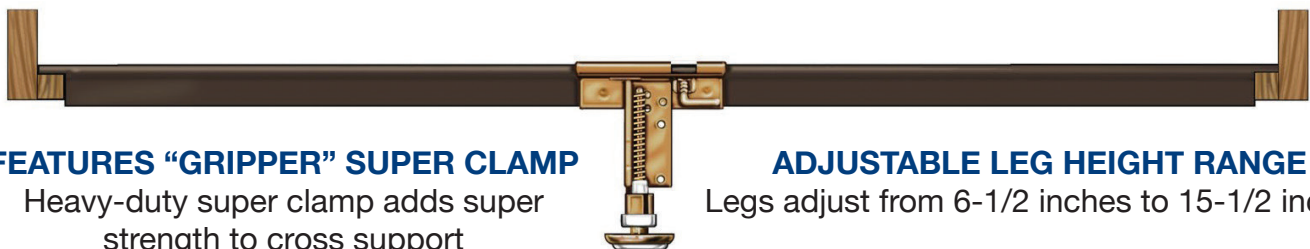

- Fully adjustable
- Fits all full/queen/king/cal king
- Fits bed heights 6-1/2" to 15-1/2"
- 3 steel cross supports
- Positive leg-locking system
- Limited lifetime warranty