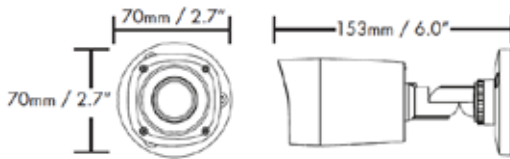

Camera Dimensions:

LBV2521B: