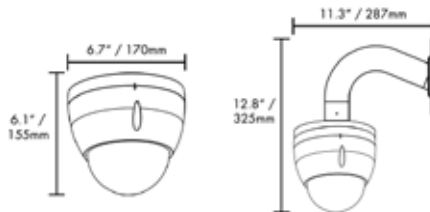

Camera Dimensions:

LBV2521B:

LEV2522B

LZV1722B

DVR Disclaimers:

- Compatible with Lorex 1080p and 720p wired HD-CVI cameras and standard analog cameras. For a list of compatible cameras, please visit www.lorextechnology.com/support. Recording time may vary based on recording resolution and quality, lighting conditions and movement in the scene.
- Requires a high speed internet connection and a router (not included). A minimum upload speed of 2Mbps is required for the best video performance. Up to 2 devices may connect to the system at the same time.
- HDMI output (1920x1080) HD for high definition multi-channel live viewing only. 1080p Recording resolution is limited to a maximum of 1920x1080 per channel. Image quality and resolution is dependent on the type of camera connected to the DVR.
- Requires a high speed internet connection and a router (not included). A minimum upload speed of 1Mbps is required for the best video performance. Up to 2 devices may connect to the system at the same time.
- For the latest list of supported apps and devices, please visit www.lorextechnology.com/support

Bullet & Dome Camera Disclaimers:

- 1080p cameras are compatible with 1080p HD DVR recorders. 720p cameras are compatible with 720p & 1080p HD DVR recorders.
- Stated IR illumination range is based on ideal conditions in typical outdoor night time ambient lighting and in total darkness. Actual range and image clarity depends on installation location, viewing area and light reflection / absorption level of object.
- Not intended for submersion in water. Installation in a sheltered location recommended.