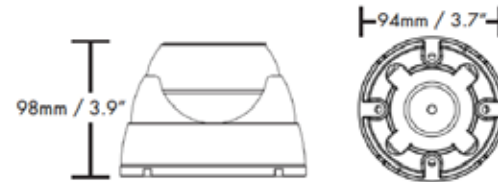

DVR Inputs and Outputs

DVR Dimensions:

Camera Dimensions:

LEV2522B

DVR Disclaimers:

1. Compatible with Lorex 1080p and 720p wired HD-CVI cameras and standard analog cameras. For a list of compatible cameras, please visit www.lorextechnology.com/support. Recording time may vary based on recording resolution and quality, lighting conditions and movement in the scene.
2. Requires a high speed internet connection and a router (not included). A minimum upload speed of 2Mbps is required for the best video performance. Up to 2 devices may connect to the system at the same time.
3. HDMI output (1920x1080) HD for high definition multi-channel live viewing only. 1080p Recording resolution is limited to a maximum of 1920x1080 per channel. Image quality and resolution is dependent on the type of camera connected to the DVR.
4. Requires a high speed internet connection and a router (not included). A minimum upload speed of 1Mbps is required for the best video performance. Up to 2 devices may connect to the system at the same time.
5. For the latest list of supported apps and devices, please visit www.lorextechnology.com/support

Bullet & Dome Camera Disclaimers:

1. 1080p cameras are compatible with 1080p HD DVR recorders. 720p cameras are compatible with 720p & 1080p HD DVR recorders.
2. Stated IR illumination range is based on ideal conditions in typical outdoor night time ambient lighting and in total darkness. Actual range and image clarity depends on installation location, viewing area and light reflection / absorption level of object.
3. Not intended for submersion in water. Installation in a sheltered location recommended.

PTZ Camera Disclaimers: