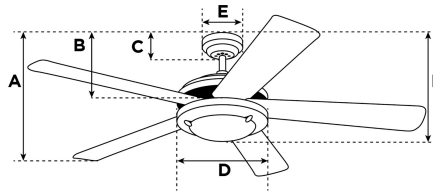

Item Number 7812700

Industrial Ceiling Fan

56" White Finish White Steel Blades Ball Hanger Installation System

Specifications

Size	56"
Blades.....	Steel Blades (White)
Blade Pitch.....	8°
Approved Location	Indoor
Suggested Room Size.....	Great Room (up to 20x20)
Down Rod.....	1/2" x 12"
Installation.....	Down Rod Only
Max. Ceiling Angle.....	24°
Lead Wire	54"
Light Bulb Usage.....	N/A
Control	Wall Control Included
Motor Finish.....	White
Motor Material	Cold Rolled Steel Motor 172mm x 12mm
Reverse Airflow.....	No
Capacitor	Single
Switch Housing Cap.....	Not Included

*Based on 12 cents per kWh and 6.4 hours use per day

Item Number 7812700

Industrial Ceiling Fan

56" White Finish White Steel Blades Ball Hanger Installation System

A. Top of Canopy to Bottom of Blades	17.3"
B. Top of Canopy to Bottom of Switch House	15.6"
C. Top of Canopy to Bottom of Canopy	2.4"
D. Width of Motor Housing.....	7.7"
E. Width of Canopy.....	5.1"
F. Top of Canopy to Bottom of Glass.....	N/A