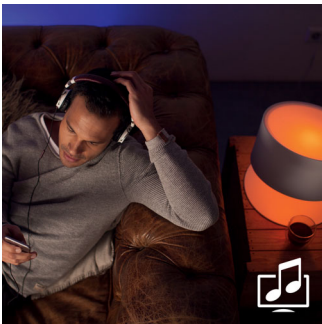

Limitless possibilities

- Be creative with 16 million colors
- Sync lights with music and movies
- Light up your gaming
- Wake up and go to sleep naturally
- Create your ambiance with warm white to cool daylight
- Relax, read, concentrate and energize with light recipes
- Smart control, home and away
- Set timers for your convenience
- Installation free dimming
- Control with your voice
- Requires a Philips Hue bridge
- Wirelessly controllable LED bulb
- Dimmable only with Philips Hue compatible devices

PHILIPS

White and color ambiance Single bulb BR30
1 x BR30 bulb White and colored light

046677456665

Highlights

Be creative with colors

Play with light and choose from 16 million colors to instantly change the look and atmosphere of your room. Set the scene effortlessly with one touch of a button. Use a favourite photo and relive that special moment with splashes of light. Save your favourite light settings and recall them whenever you want with the tap of a finger

Sync with music and movies

Extend your TV viewing experience to the whole room or sync light to your favorite music and see how light reacts to the rhythm. Download the third party apps and discover the amazing things you can do with Philips Hue.

Light up your gaming

Lift your gaming experience to the next level. Download the third party apps and discover the amazing things you can do with Philips Hue.

Wake up and go to sleep

Philips Hue will help get you out of bed the way you like it, helping you start your day feeling refreshed. The light brightness increases gradually mimicking the effect of sunrise and helps you wake up naturally, instead of being woken up by the loud sound of an alarm clock. Start your day, the right way. In the evening, the relaxing warm white light helps you to unwind, relax and prepare your body for a good night's sleep.