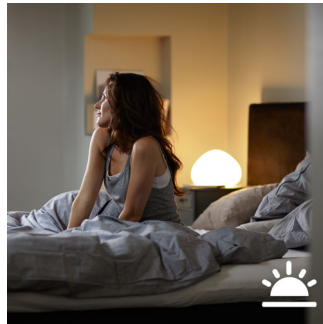

Limitless possibilities

- Be creative with 16 million colors
- Sync lights with music and movies
- Light up your gaming
- Wake up and go to sleep naturally
- Create your ambiance with warm white to cool daylight
- Relax, read, concentrate and energize with light recipes
- Smart control, home and away
- Set timers for your convenience
- Installation free dimming
- Control with your voice
- Requires a Philips Hue bridge
- Wirelessly controllable LED bulb
- Dimmable only with Philips Hue compatible devices

PHILIPS

White and color ambiance Single bulb BR30
1 x BR30 bulb White and colored light

046677456665

Highlights

Be creative with colors

Play with light and choose from 16 million colors to instantly change the look and atmosphere of your room. Set the scene effortlessly with one touch of a button. Use a favourite photo and relive that special moment with splashes of light. Save your favourite light settings and recall them whenever you want with the tap of a finger

Sync with music and movies

Extend your TV viewing experience to the whole room or sync light to your favorite music and see how light reacts to the rhythm. Download the third party apps and discover the amazing things you can do with Philips Hue.

Light up your gaming

Lift your gaming experience to the next level. Download the third party apps and discover the amazing things you can do with Philips Hue.

Wake up and go to sleep

Philips Hue will help get you out of bed the way you like it, helping you start your day feeling refreshed. The light brightness increases gradually mimicking the effect of sunrise and helps you wake up naturally, instead of being woken up by the loud sound of an alarm clock. Start your day, the right way. In the evening, the relaxing warm white light helps you to unwind, relax and prepare your body for a good night's sleep.