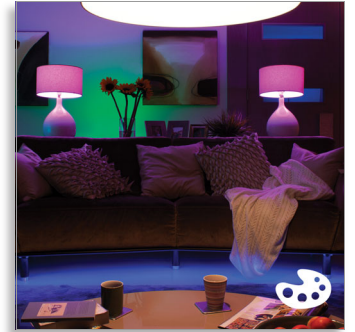

Philips Hue White and
color ambiance
White and color ambiance
Single bulb BR30

1 x BR30 bulb
White and colored light

046677456665

Limitless possibilities

for an extraordinary experience

Include a Philips Hue white and color ambiance flood light in your Philips Hue system and experience high quality white and colored light that offers you endless possibilities.

Limitless possibilities

- Be creative with 16 million colors
- Sync lights with music and movies
- Light up your gaming
- Wake up and go to sleep naturally
- Create your ambiance with warm white to cool daylight
- Relax, read, concentrate and energize with light recipes
- Smart control, home and away
- Set timers for your convenience
- Installation free dimming
- Control with your voice
- Requires a Philips Hue bridge
- Wirelessly controllable LED bulb
- Dimmable only with Philips Hue compatible devices

PHILIPS

White and color ambiance Single bulb BR30
1 x BR30 bulb White and colored light

046677456665

Highlights

Be creative with colors

Play with light and choose from 16 million colors to instantly change the look and atmosphere of your room. Set the scene effortlessly with one touch of a button. Use a favourite photo and relive that special moment with splashes of light. Save your favourite light settings and recall them whenever you want with the tap of a finger

Sync with music and movies

Extend your TV viewing experience to the whole room or sync light to your favorite music and see how light reacts to the rhythm. Download the third party apps and discover the amazing things you can do with Philips Hue.