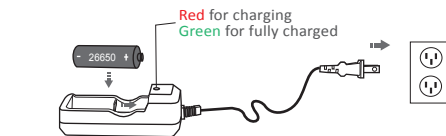

3. Charge

Attention

Don't expose to liquid, or it may cause the flashlight damaged

Follow the instructions as to proper using, do not disassemble by yourself

Use the flashlight in the normal condition, avoid the extreme temperatures to destroy the LED chip

Do not stare directly into beam or point directly into anyone's face

To avoid risk of injury, do not let any material leaked from a battery come in contact with eyes or skin

When replacing batteries, always replace the whole set

For more information

- Download the detailed instruction from our official website.
- Please kindly be advised that all of our BYB products have a full 18-month warranty, any problem, feel free to contact us.

18-month limited warranty

Lifetime technical support

support@byblight.com