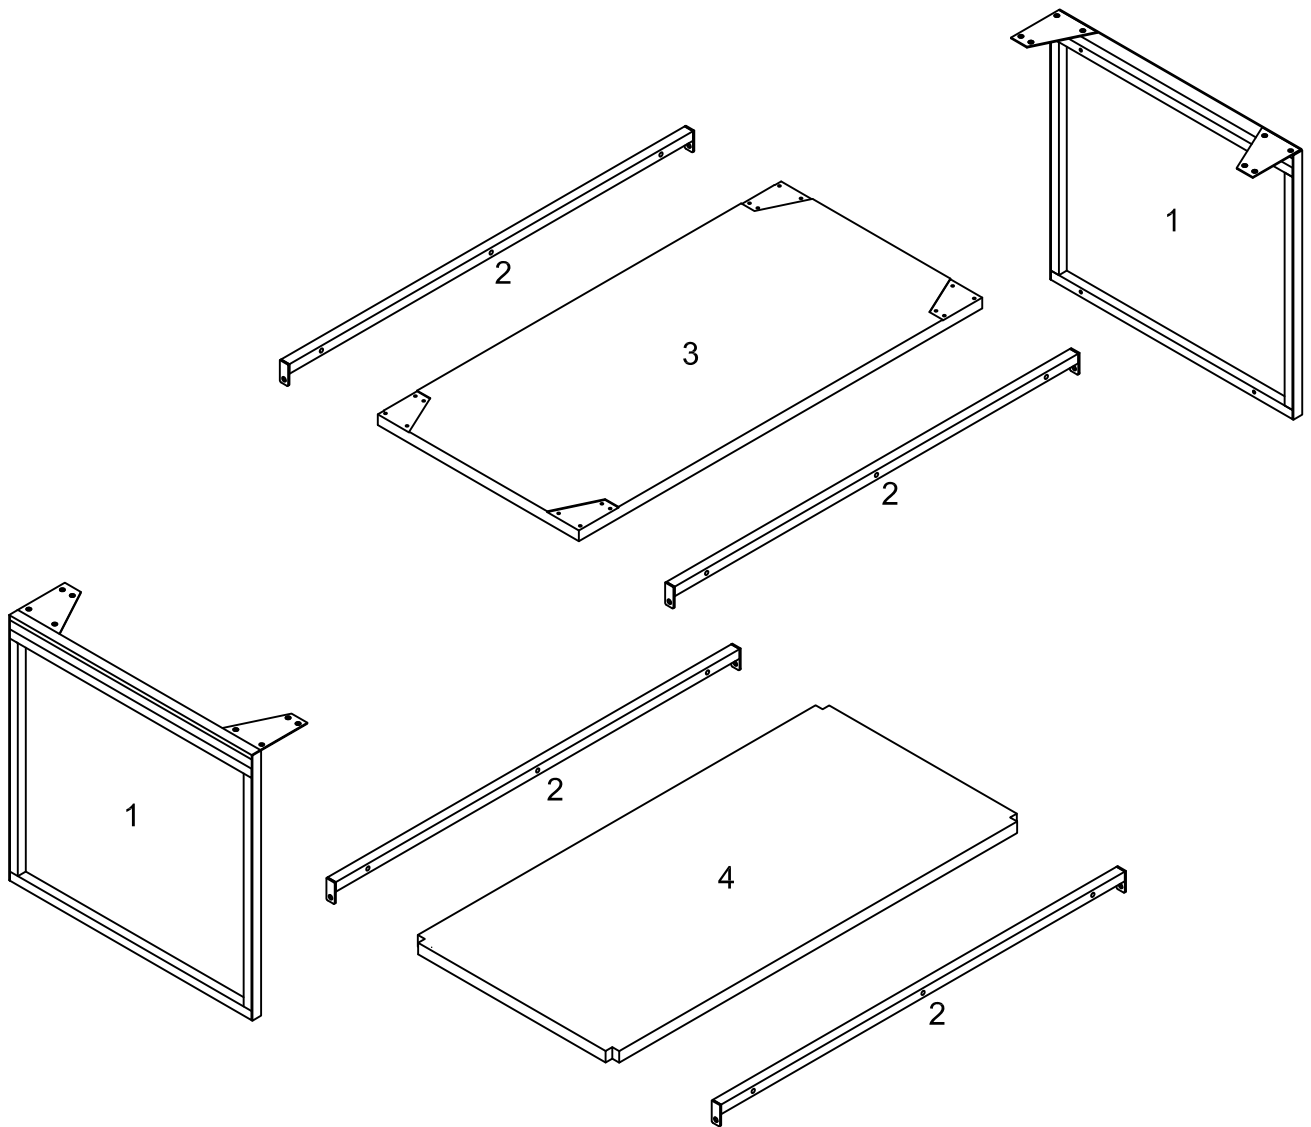

WE Walker[®]
Edison
furniture company

Item # : C48PSTRW
Assembly Instructions

*To request missing, lost or broken parts , or for any other customer service issues,
please visit our website at www.walkeredison.com or call us at 877-207-5906.*

Revised 11/2016

Parts List

Hardware List

A		Ø1/4"*5/8"	Bolt	8 pcs
B		Ø1/4"*1-1/4"	Bolt	12 pcs
C		M4*13mm	Screw	16 pcs
D		Ø16	Washer	20 pcs
E		Ø1/4"	Feet	4 pcs
F		M4*4mm	Wrench	1 pc

Philips head screwdriver required for assembly
(not included)