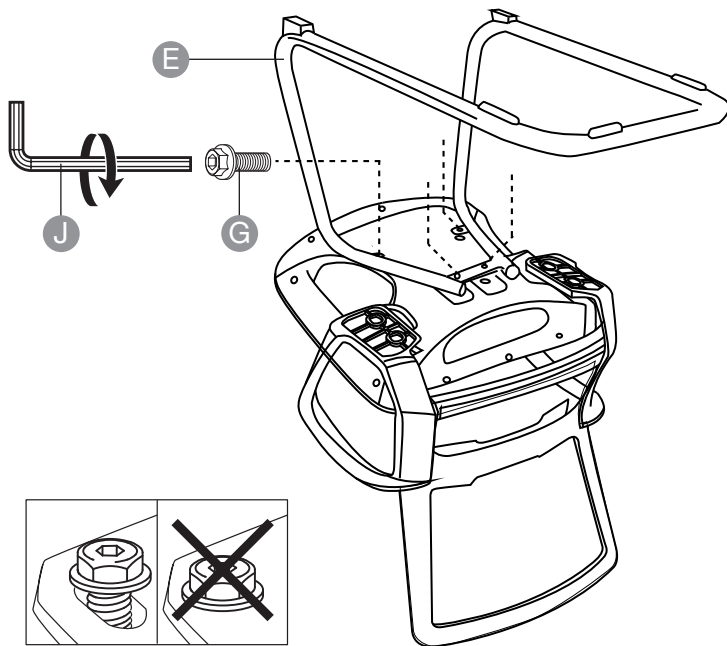

3

E (1 x)

G (4 x)

J (1 x)