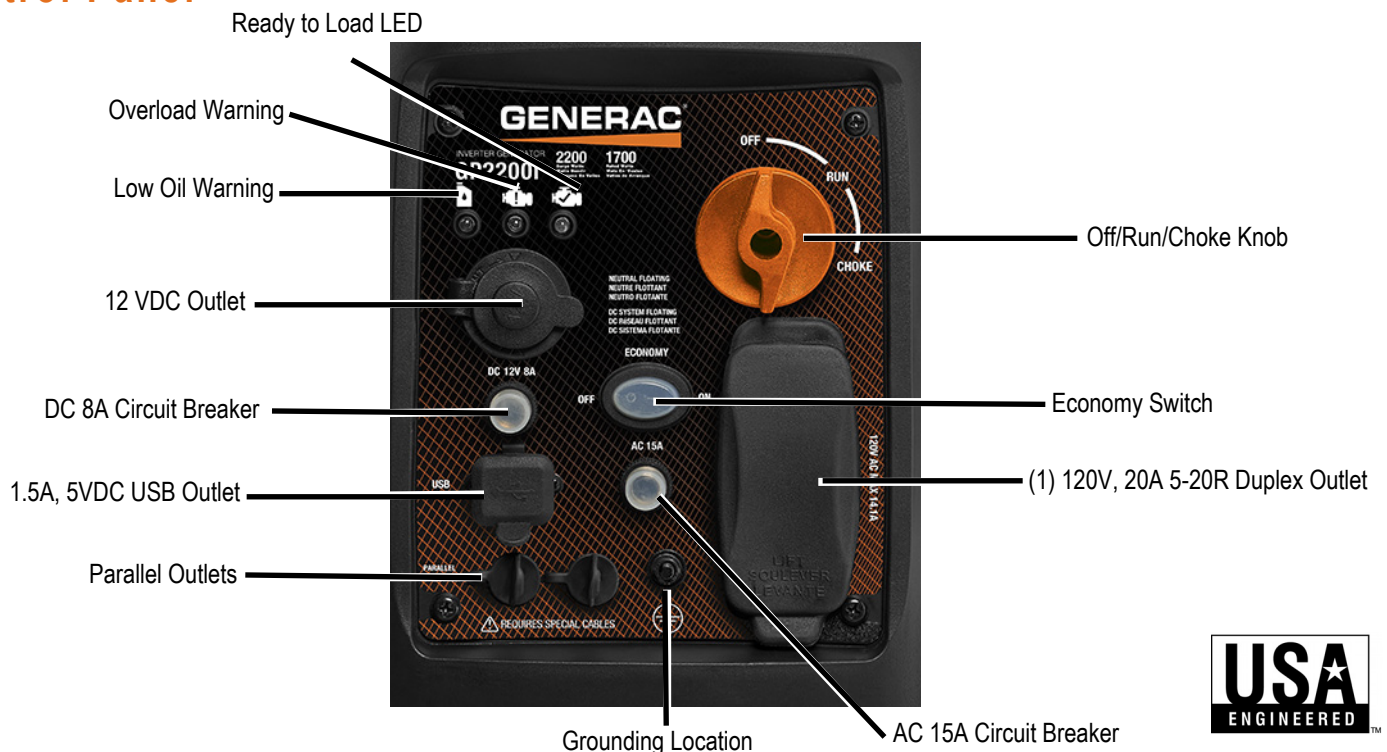

Control Panel