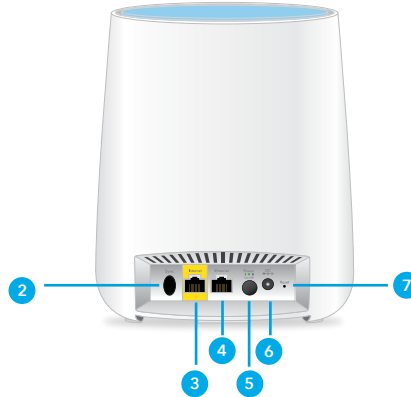

201-23249-01

March 2018

Package Contents

Orbi Router
(Model RBR20)

Orbi Satellites (2)
(Model RBS20)

Power adapters (3)
(vary by region)

Ethernet cable

Orbi Router Overview

- 1 Ring LED (not shown in image)
- 2 Sync button (also used for WPS connection)
- 3 Internet port (the satellite does not include an Internet port)
- 4 Ethernet ports

Orbi Satellite Overview

- 5 Power On/Off button and Power LED
- 6 Power connector
- 7 Reset button