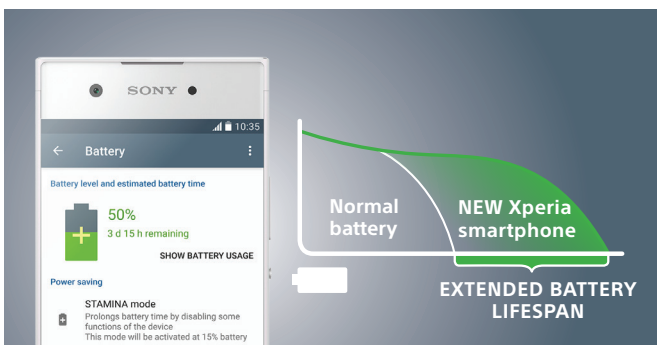

XPERIA XA1

Stylish, powerful, and loaded with Sony's flagship camera

Capture and share all your favorite
moments with a 23MP camera

A CAMERA THAT EXCEEDS YOUR EXPECTATIONS

Xperia™ XA1 has a best-in-class 23MP camera with an updated Exmor RS® image sensor, Hybrid Autofocus, and 0.6 second quick capture for crisp, clear, blur-free high-resolution photos.

BORDERLESS DESIGN THAT FITS IN YOUR HAND

Xperia™ XA1 features an eye-catching borderless 5-inch HD display and smooth curved glass edges in a thin frame that slips easily into your pocket.

KEEP YOUR BATTERY IN SHAPE FOR LONGER