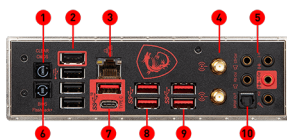

SPECIFICATION

Model Name	MEG Z390 ACE
CPU Support	Supports 9 th / 8 th Gen Intel® Core™ / Pentium® Gold / Celeron® processors
CPU Socket	LGA 1151
Chipset	Intel® Z390 Chipset
Graphics Interface	3 x PCI-E 3.0 x16 slots Support 2-way NVIDIA® SLI™ Technology and 3-way AMD® CrossFire™ Technology
Memory Support	4 DIMMs, Dual Channel DDR4-4500(OC)
Expansion Slots	3 x PCI-E x1 slots
Storage	3 x Turbo M.2 slots (Intel® Optane™ Memory Ready) 6 x SATA 6Gb/s
USB Ports	8 x USB 3.1 (Gen2, A+C) + 4 x USB 3.1 (Gen1) + 8 x USB 2.0
LAN	Killer™ E2500 Gigabit Ethernet
Wireless / BT	Intel® Wireless-AC 9560 (1.73Gbps)
Audio	8-Channel (7.1) HD Audio with AUDIO BOOST HD
Form Factor	ATX

CONNECTIONS

1. Clear CMOS Button
2. USB 2.0 Ports
3. Killer™ E2500 Gigabit LAN
4. Wi-Fi / Bluetooth Antenna Connectors
5. HD Audio Connectors
6. BIOS FLASHBACK+ Button
7. USB 3.1 Gen2 Ports Type A+C
8. USB 3.1 Gen2 Ports
9. USB 3.1 Gen2 Ports
10. Optical S/PDIF-Out