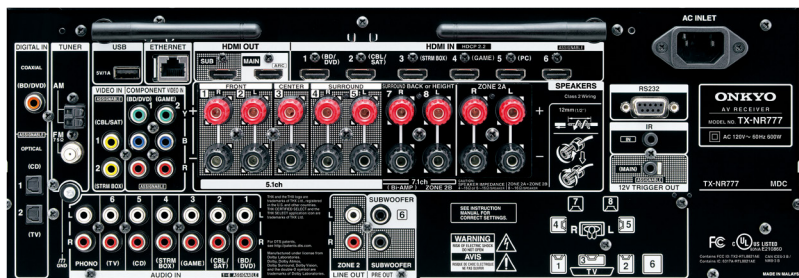

Text on receiver may vary with region.