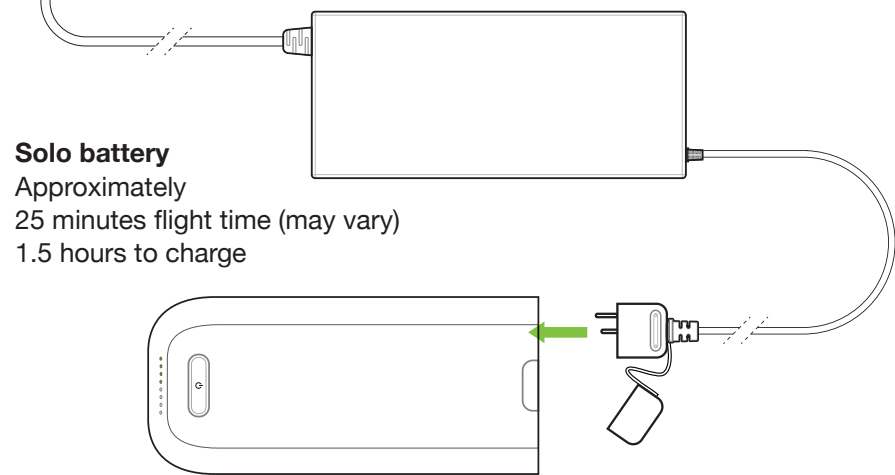

3 Connect to Wi-Fi: **sololink_####**
Default password: **sololink**

5 VIEW HD VIDEO FROM YOUR GOPRO®

Solo, the controller and the GoPro® must be powered on to view video.

Launch Solo App + Fly Solo
Video upside down? Repeat step 2.

6 LEARN TO FLY SOLO

Go to Flight School and learn the basics.

Take Solo outside!
Never fly indoors. Your walls will thank you.

CHARGE BATTERIES

Controller
Approximately
6 hours of use
3 hours to charge

Solo battery
Approximately
25 minutes flight time (may vary)
1.5 hours to charge

Batteries ship with approximately 50% charge.
Charge fully before your first flight.

CONTROLLER

SOLO

FLY SAFE

DON'T FLY
within 5 miles
of airports

DON'T FLY
over people,
houses or vehicles

DON'T FLY
near stadiums