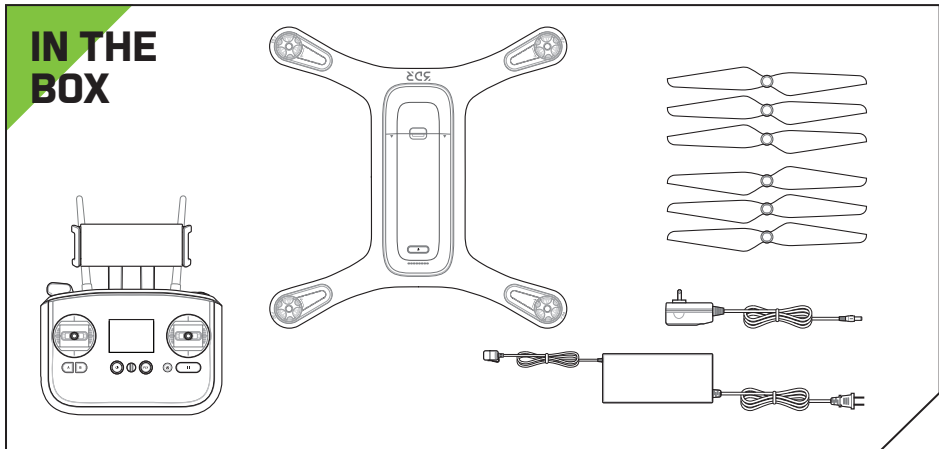

SOLO

SETUP GUIDE

2 ATTACH YOUR GOPRO®

Set the GoPro® to inverted orientation:
(Be sure your GoPro® is up to date.)

GoPro® HERO4:

GoPro® HERO3:

GoPro® The Frame™ mount

For best results, set the GoPro® to medium field of view.

Make sure that the Wi-Fi on your GoPro® is turned OFF. It interferes with Solo's communication signals.

Mount your GoPro® upside down.

Connect the HDMI cable.

3 GET "3DR SOLO" APP

Visit 3dr.com/soloapp or download from the App Store or Google Play Store.