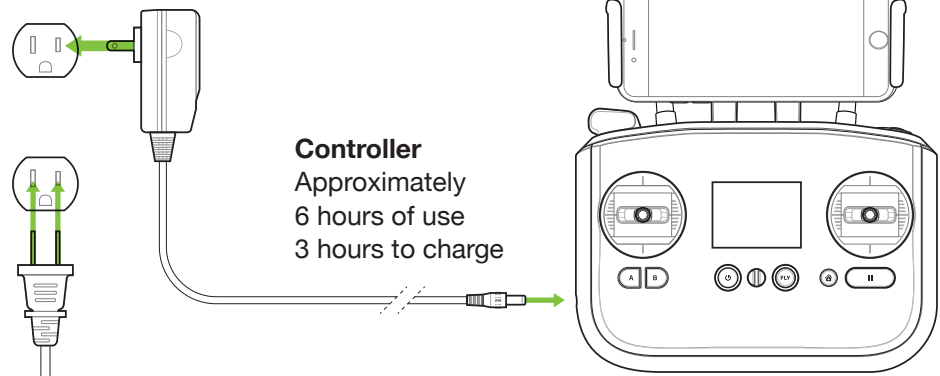

CHARGE BATTERIES

Controller
Approximately
6 hours of use
3 hours to charge