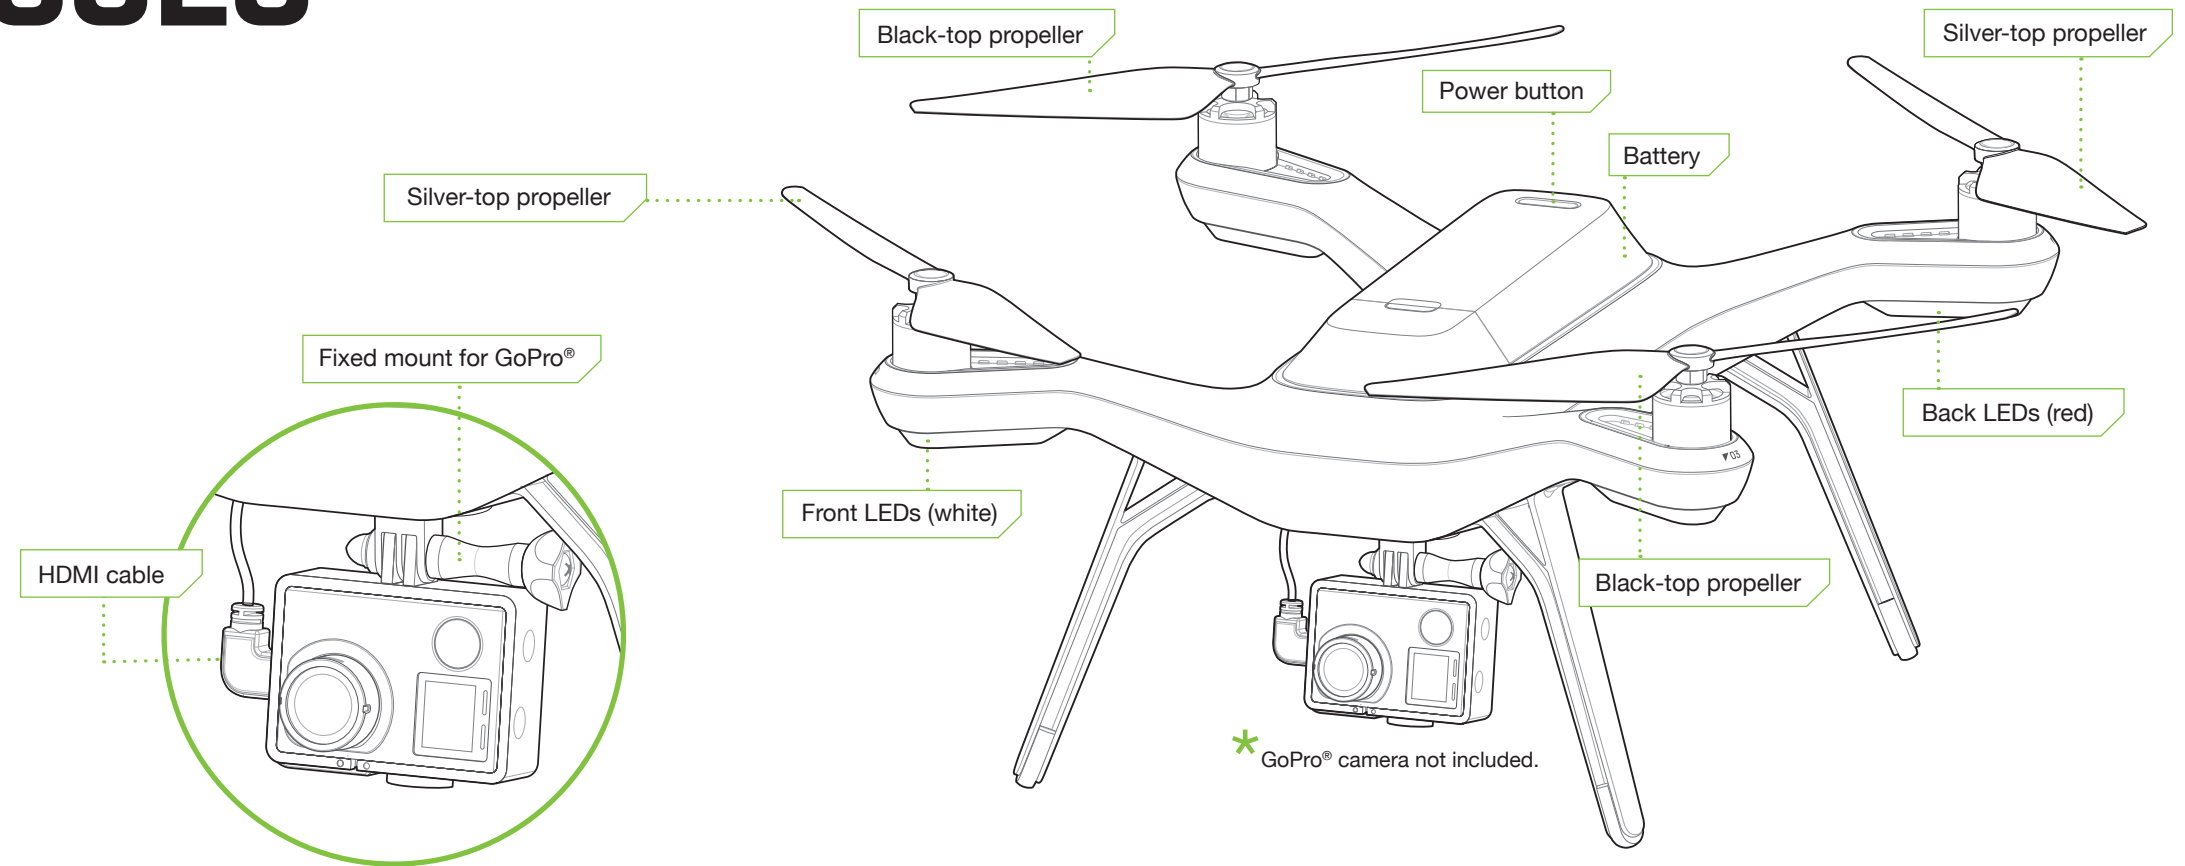

SOLO

FLY SAFE

DON'T FLY
within 5 miles
of airports

DON'T FLY
over people,
houses or vehicles

DON'T FLY
near stadiums

DON'T FLY
in rain, high
winds or fog

Always fly under 400 ft.

And **DON'T TOUCH** moving propellers!

WE'RE HERE TO HELP

online: 3dr.com/support
email: help@3dr.com

Support hours:
Mon-Fri 8 am to 5 pm PST