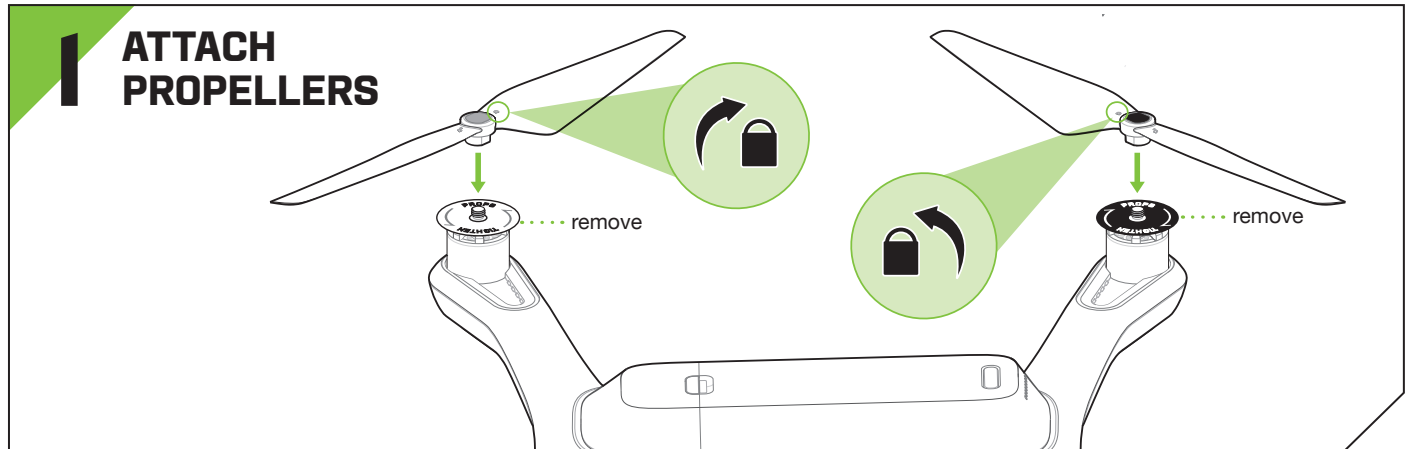

SOLO

SETUP GUIDE

2 ATTACH YOUR GOPRO®

Set the GoPro® to inverted orientation:
(Be sure your GoPro® is up to date.)

GoPro® HERO4:

GoPro® HERO3:

GoPro® The Frame™ mount

For best results, set the GoPro® to medium field of view.

Make sure that the Wi-Fi on your GoPro® is turned OFF. It interferes with Solo's communication signals.

Mount your GoPro® upside down.

Connect the HDMI cable.

3 GET "3DR SOLO" APP

Visit 3dr.com/soloapp or download from the App Store or Google Play Store.