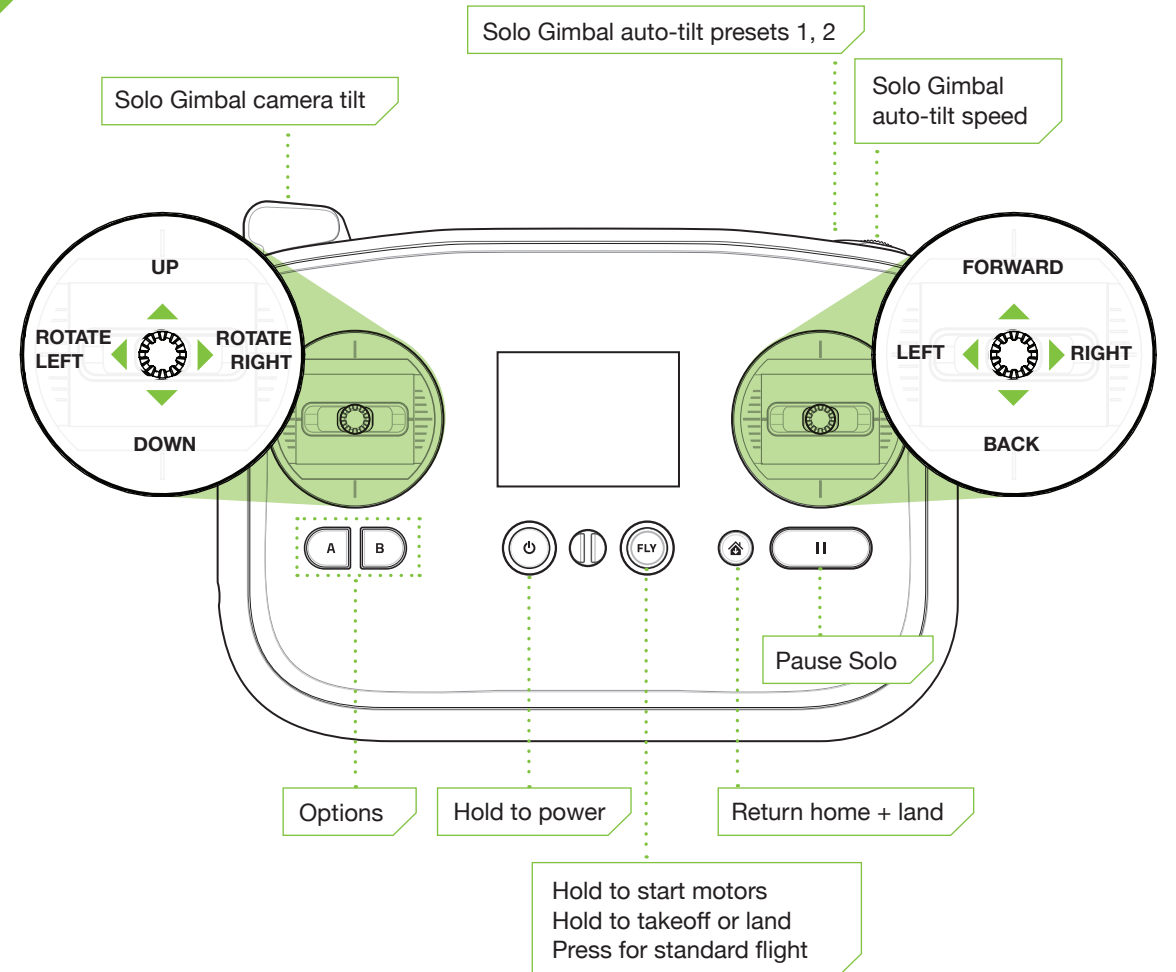

SOLO

SETUP GUIDE

2 ATTACH YOUR GOPRO®

Set the GoPro® to inverted orientation:
(Be sure your GoPro® is up to date.)

GoPro® HERO4:

GoPro® HERO3:

GoPro® The Frame™ mount

For best results, set the GoPro® to medium field of view.

3 Connect to Wi-Fi: **sololink_####**
Default password: **sololink**

5 VIEW HD VIDEO FROM YOUR GOPRO®

Solo, the controller and the GoPro® must be powered on to view video.

Launch Solo App + Fly Solo
Video upside down? Repeat step 2.

6 LEARN TO FLY SOLO

Go to Flight School and learn the basics.

Take Solo outside!
Never fly indoors. Your walls will thank you.

CHARGE BATTERIES

Controller
Approximately
6 hours of use
3 hours to charge

Solo battery
Approximately
25 minutes flight time (may vary)
1.5 hours to charge

Batteries ship with approximately 50% charge.
Charge fully before your first flight.

CONTROLLER

SOLO

FLY SAFE

DON'T FLY
within 5 miles
of airports

DON'T FLY
over people,
houses or vehicles

DON'T FLY
near stadiums