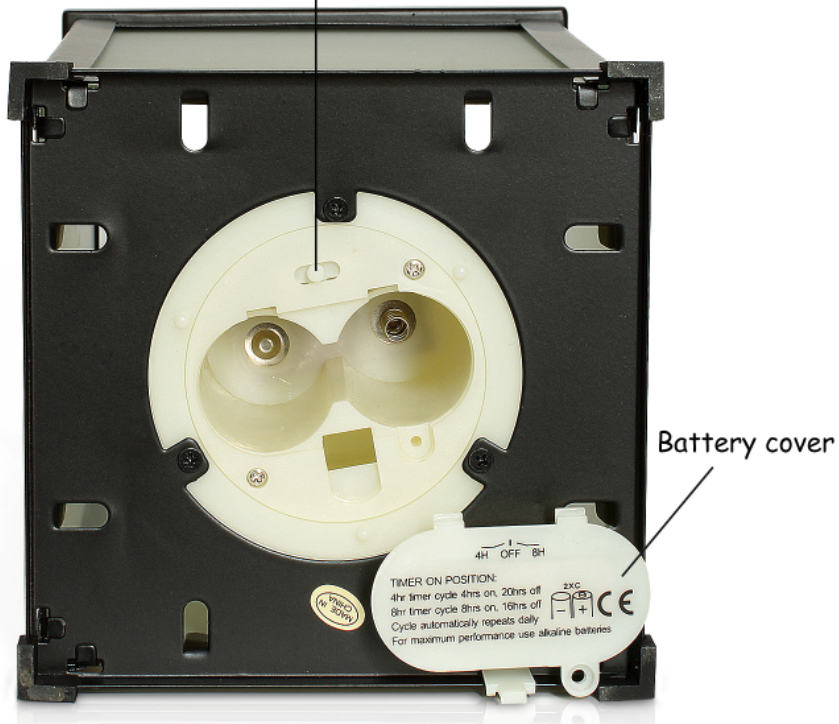

Decorative Candle Lantern with LED Flameless Candles with Timer-12

Piece Replaceable Surface, Black, 5X5X8.5"

User Guide

Package include :1x candle lantern with flameless candle + 12 x Magnetic Seasonally Themed Panels

6 graphic patterns, each patterns have 2 pieces

The silhouetted pictures are on magnetic panels

Spring / Summer

Change type at anytime

Fall

Winter

4H - OFF - 8H
(Left) (Right)

**Flameless candle : candle runs on 2XC Batteries,
4 and 8 hours timer installed in it ,warm Flickering glow**