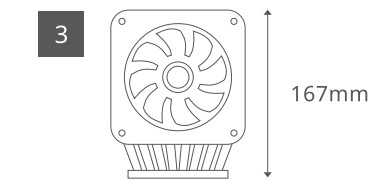

- 5 A x 1 / C x 1
- 6 A x 1 / B x 1 (select model only)
- 7 A x 2 / B x 2 / D x 1 / E x 1