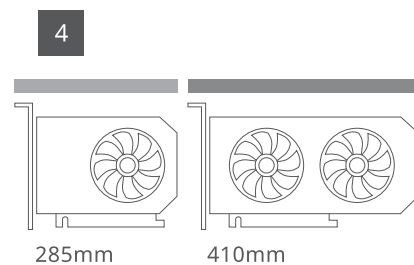

- 5 A x 1 / C x 1
- 6 A x 1 / B x 1 (select model only)
- 7 A x 2 / B x 2 / D x 1 / E x 1