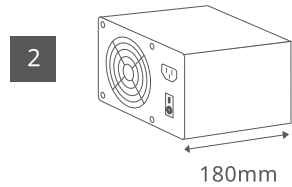

- 5 A x 1 / C x 1
- 6 A x 1 / B x 1 (select model only)
- 7 A x 2 / B x 2 / D x 1 / E x 1