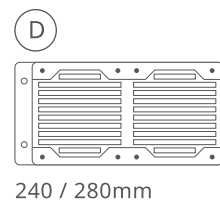

- 5 A x 1 / C x 1
- 6 A x 1 / B x 1 (select model only)
- 7 A x 2 / B x 2 / D x 1 / E x 1