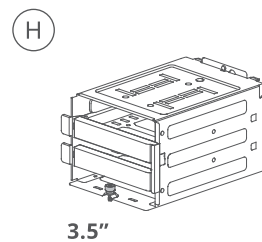

South America - Cooler Master Brazil
Telephone: 55-11-4003-9969
Email: CONTATO@cooler-master.com.br

- 5 A x 1 / C x 1
- 6 A x 1 / B x 1 (select model only)
- 7 A x 2 / B x 2 / D x 1 / E x 1

- 8 F
- 9 F / G
- 10 F / G
- 11 F / G
- 12 H