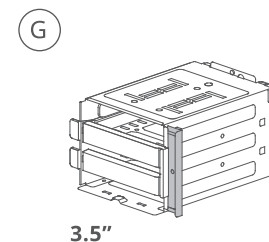

South America - Cooler Master Brazil
Telephone: 55-11-4003-9969
Email: CONTATO@cooler-master.com.br

- 5 A x 1 / C x 1
- 6 A x 1 / B x 1 (select model only)
- 7 A x 2 / B x 2 / D x 1 / E x 1

- 8 F
- 9 F / G
- 10 F / G
- 11 F / G
- 12 H