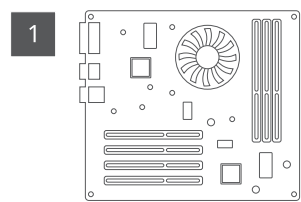

- 5 A x 1 / C x 1
- 6 A x 1 / B x 1 (select model only)
- 7 A x 2 / B x 2 / D x 1 / E x 1