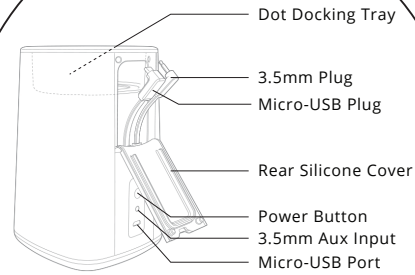

BOOKLET DIA: 65mm

WHAT'S IN THE BOX
VAUX SPEAKER AND QUICK START GUIDE.

WARNING
ONLY USE THE AMAZON MICRO-USB CABLE
AND 9W ADAPTER PROVIDED WITH YOUR
ECHO DOT TO POWER AND CHARGE VAUX.

COVER

GETTING TO KNOW VAUX

POWER BUTTON LED STATES
Amber: Not Powered ON / Charging
Green: Not Powered ON / Fully Charged
Blue: Powered ON
Blue/Amber Flashing: Battery Low / Time to Recharge.

INSIDE COVER