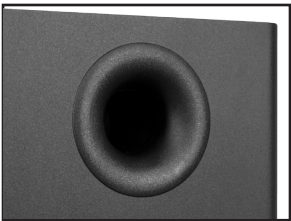

### Brace yourself.

Powered by a dedicated class AB amplifier, YURI's custom designed, downward-firing woofer produces dramatic low-frequency effects for a truly immersive cinematic experience. Its specially tuned front port and internally braced, acoustic-grade MDF cabinet guarantee detailed bass response with every thunderous rumble and chest-thumping explosion. Along with a phase switch and a precision low-pass filter to ensure seamless integration with your preexisting system, a single RCA connection is all that is needed to add a whole new depth of sound to your home theater.

### AVAILABLE COLORS

MATTE BLACK

### FLEXIBLE CONTROLS

Seamlessly integrate the power of YURI into your preexisting audio system with a precision low-pass filter and phase switch.