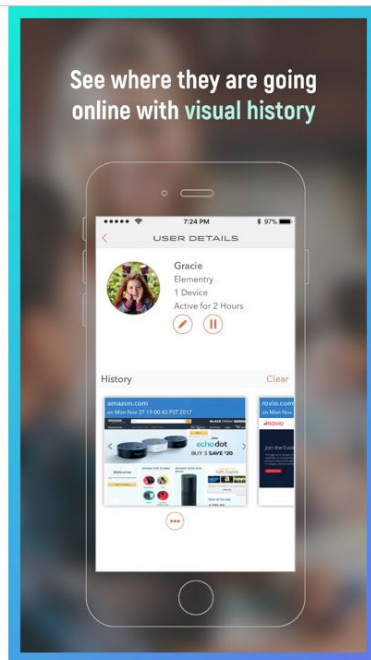

Schedule homework time, bedtime, or simply pause the internet at any moment with a single click.

Filter Content Automatically

Gryphon automatically blocks inappropriate websites using our CrowdRanking™ algorithm.

Gryphon Hardware Setup is easy as 1, 2, 3...

Initiating your Gryphon router couldn't be easier! Simply plugin hardware to power supply and ethernet and then connect securely to the mobile App via Bluetooth.

Easy To Use Gryphon Connect App

Plug and Play: Your secure WiFi network will be up and running in minutes with simple, step-by-step installation and automatic software updates via the Gryphon app.

Available for both iOS and Android devices.