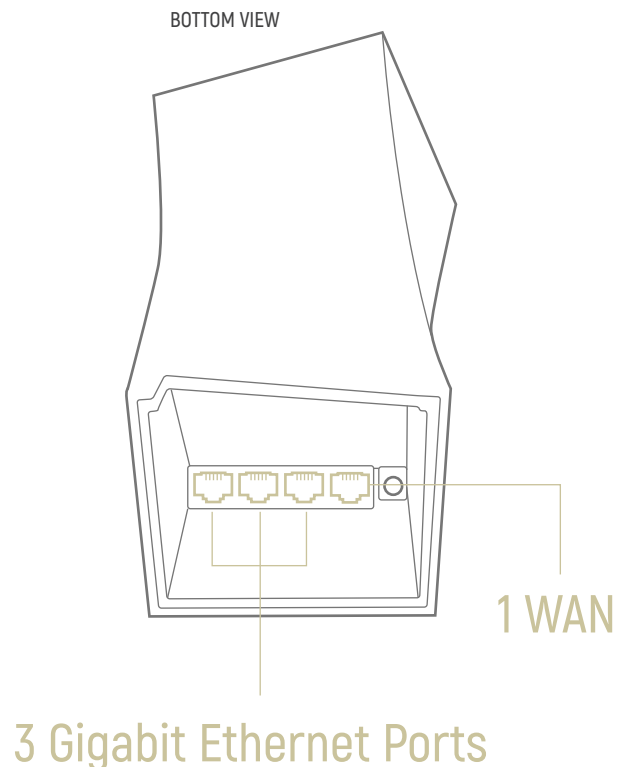

Security

Malware and Ransomware Protection

Powered by ESET Technologies, Gryphon protects every single device in the home from a central location.

24/7 Intelligent Intrusion Detection

Gryphon uses machine learning to monitor all in-home devices – including smart home devices – to guard from potential hackers.

Block Phishing Links

Gryphon automatically blocks phishing scams to ensure you'll never accidentally click on a malicious link again.

*Requires service agreement. Gryphon comes with a free one-year monitoring program that can be extended for a modest fee on a monthly or annual basis.

Comprehensive Parental Controls

Control Content

Enable or disable access to popular apps like YouTube, Facebook and Snapchat and execute real-time requests for website approvals instantly.

Regulate Usage Time

Schedule homework time, bedtime, or simply pause the internet at any moment with a single click.

Filter Content Automatically

Gryphon automatically blocks inappropriate websites using our CrowdRanking™ algorithm.