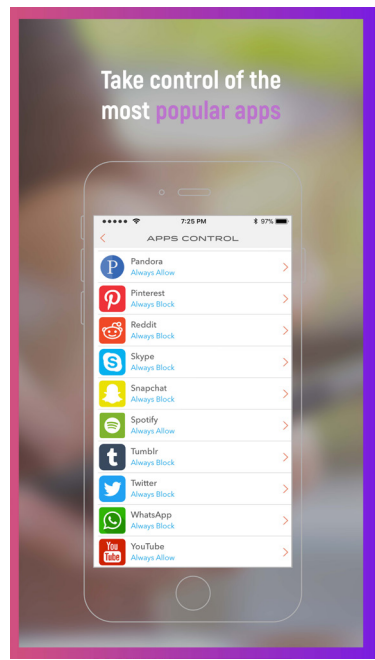

Schedule homework time, bedtime, or simply pause the internet at any moment with a single click.

Filter Content Automatically

Gryphon automatically blocks inappropriate websites using our CrowdRanking™ algorithm.

Gryphon Hardware Setup is easy as 1, 2, 3...

Initiating your Gryphon router couldn't be easier! Simply plugin hardware to power supply and ethernet and then connect securely to the mobile App via Bluetooth.

Easy To Use Gryphon Connect App

Plug and Play: Your secure WiFi network will be up and running in minutes with simple, step-by-step installation and automatic software updates via the Gryphon app.

Available for both iOS and Android devices.