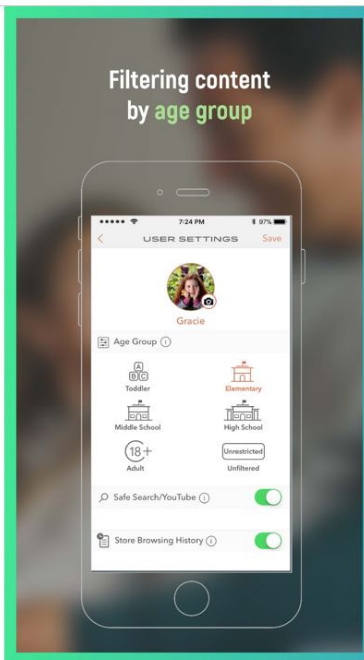

Schedule homework time, bedtime, or simply pause the internet at any moment with a single click.

Filter Content Automatically

Gryphon automatically blocks inappropriate websites using our CrowdRanking™ algorithm.

Gryphon Hardware Setup is easy as 1, 2, 3...

Initiating your Gryphon router couldn't be easier! Simply plugin hardware to power supply and ethernet and then connect securely to the mobile App via Bluetooth.

Easy To Use Gryphon Connect App

Plug and Play: Your secure WiFi network will be up and running in minutes with simple, step-by-step installation and automatic software updates via the Gryphon app.

Available for both iOS and Android devices.