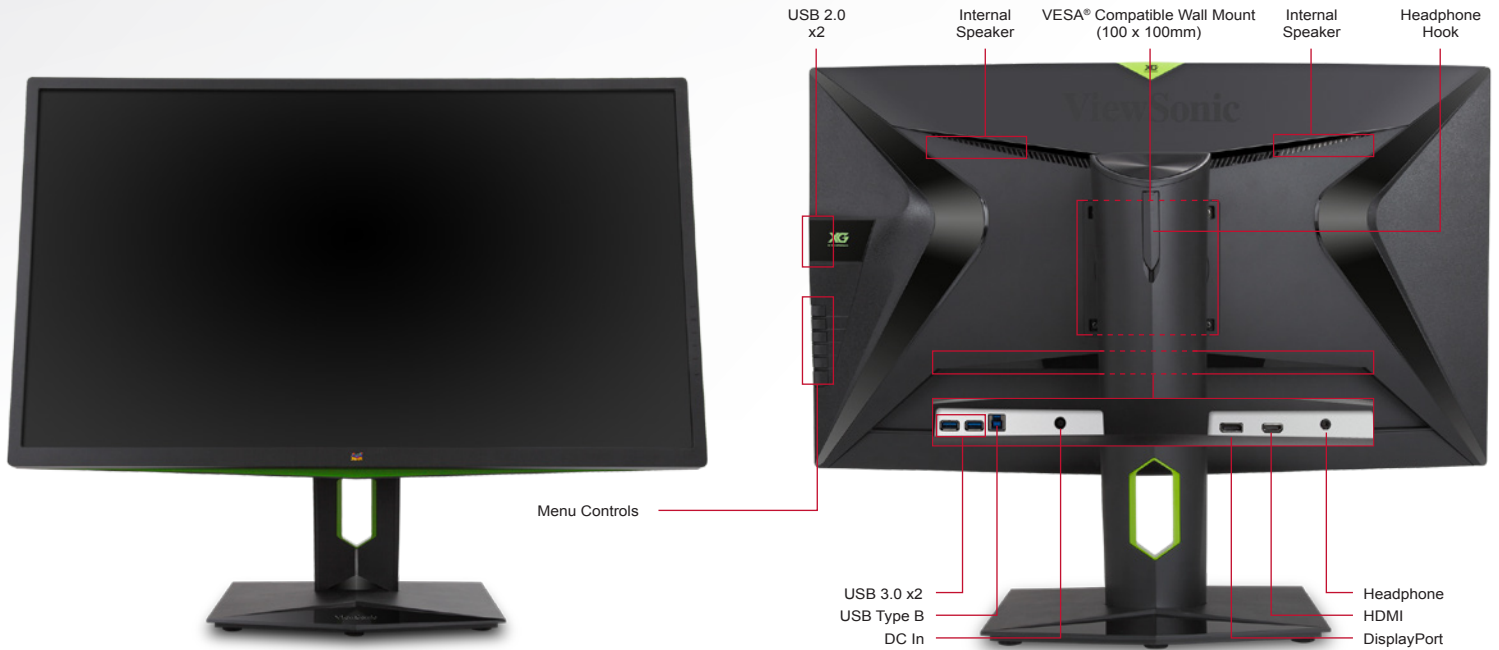

27" Fast Action 165Hz Gaming Monitor

XG2703-GS

Specifications

LCD PANEL	Type	IPS Type, a-Si TFT Active Matrix LCD
	Display Area	23.5" horizontal x 13.2" vertical; 27.0" diagonal
	Optimum Resolution	2560 x 1440
	Brightness	350 cd/m² (typ.)
	Contrast Ratio	1000:1 (typ.)
	Dynamic Contrast Ratio	120M:1
	Viewing Angles	178° horizontal, 178° vertical
	Colors	16.7M
	Response Time	4ms (GTG)
	Backlight	White-light LED
	Backlight Life	30,000 hours (min.)
	Panel Surface	Anti-glare, hard-coating (3H)
VIDEO INPUT	Digital	HDMI, DisplayPort
	Frequency	HDMI: Fh: 15~140KHz, Fv: 24~138Hz DisplayPort: Fh: 34~209KHz, Fv: 30~160Hz
	Sync	HDMI: TMDS DisplayPort: PCI-E
AUDIO OUTPUT	Speakers	2-watt (x2)
COMPATIBILITY	PC	Up to 2560x1440
	Mac®	Up to 2560x1440
CONNECTOR	Video In	DisplayPort 1.2a, HDMI 1.4
	Audio Out	3.5mm mini jack
	USB	3.0 (x2), 2.0 (x2), Type B upstream
	Power	DC In
CONTROLS	Front Panel Buttons	Game Mode, 1, 2, 3, 4, Power
	OSD	Contrast/Brightness, Input select, Audio adjust, Color adjust, Information, Manual image adjust, Advanced image adjust, Setup menu, Memory recall (See user guide for complete OSD functionality)

ERGONOMICS	Tilt	Forward 5° / Back 15°
	Swivel	±175°
	Rotation	0~90°
	Height Adjust	0~100mm
POWER	Voltage	AC 100-240V (universal), 50 / 60Hz
	Consumption	48W (typ.) / 71W (max.)
	Optimize	40W (typ.)
	Conserve	34W (typ.)
OPERATING CONDITIONS	Temperature	32~104° F (0~40° C)
	Humidity	20~90% (non-condensing)
DIMENSIONS (W x H x D)	Physical with Stand	24.6 x 21.0 x 9.9 in. / 624.4 x 532.4 x 250.4 mm
	Physical without Stand	24.6 x 15.1 x 3.1 in. / 624.4 x 383.6 x 78.6 mm
	Packaging	29.2 x 18.9 x 12.1 in. / 741 x 481 x 306 mm
WEIGHT	Net with Stand	15.4 lb. / 7.0 kg
	Net without Stand	8.8 lb. / 4.0 kg
	Gross	20.9 lb. / 9.5 kg
WALL MOUNT	VESA compatible	100 x 100 mm
REGULATIONS		cULus, FCC-B, ICES003, MX-CoC, Mexico Energy
RECYCLE/DISPOSAL		Please dispose of in accordance with local, state, or federal laws
WARRANTY		Three-year limited warranty on parts, labor and backlight

Optional Accessories

HDMI to DVI cable 6FT	CB-00008948
Mini DisplayPort to DisplayPort cable 6FT	CB-00010958
DisplayPort to DisplayPort cable 30FT	CB-00010684
DisplayPort to DisplayPort cable 6FT	CB-00010555
Display Port Male to VGA Female Adapter (Single Link).....	CB-00011486
DisplayPort to DVI Adapter.....	LCD-CABLE-001
Desktop Display Wall Mount Kit	LCD-WMK-001

What's in the box?

XG2703-GS monitor, Power cable, DisplayPort cable, USB 3.0 cable, Quick Start Guide, ViewSonic Wizard CD