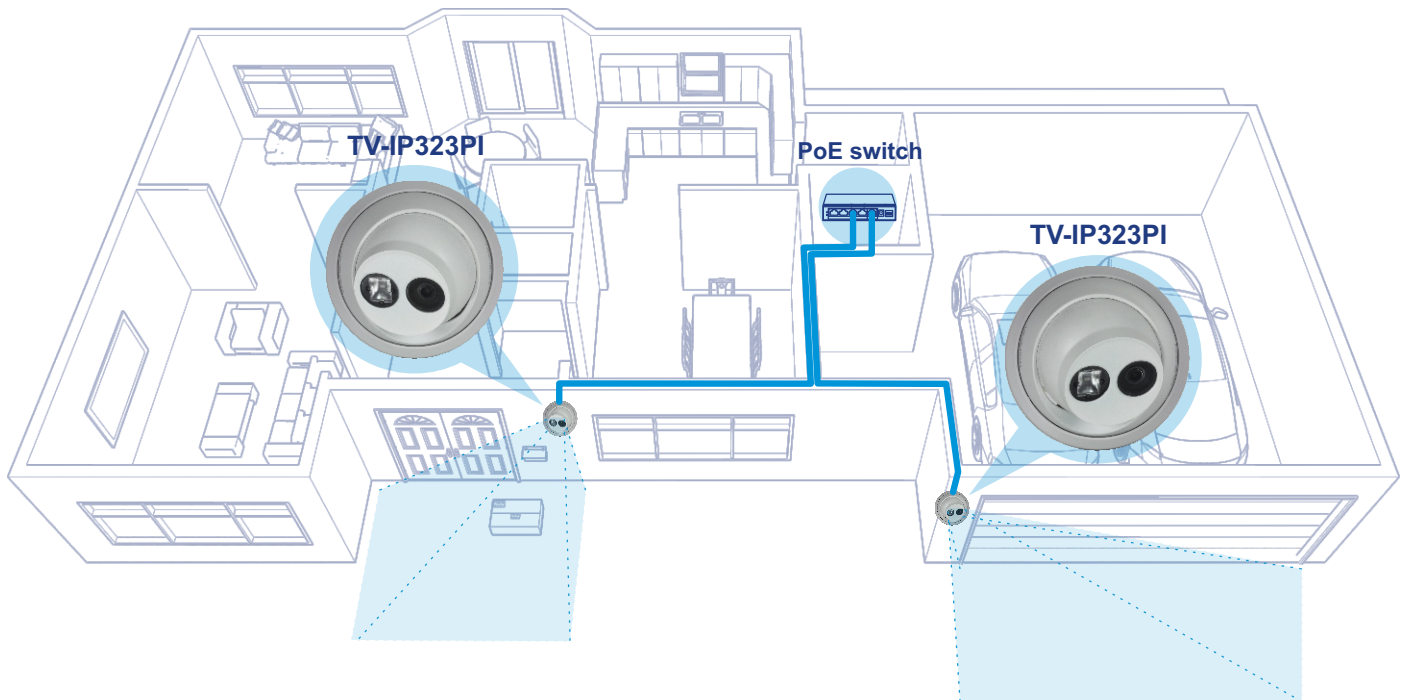

Day/Night HD Surveillance

The side-mounted enhanced IR LED provides greater night vision coverage by emitting the IR light in a rectangle-shaped pattern, which provides better IR coverage on 4:3 and 16:9 widescreen video formats. Night-time viewing up to 30 meters (98 ft.) away.

Power over Ethernet (PoE)

PoE offers cost savings and the flexibility to install this outdoor IR network camera up to 100m (328 ft.) from the PoE source equipment.

Outdoor Ready

Built for outdoor environments with an IP67 weather rating and an operating temperature range of -30° – 60° C (-22° – 140° F).

Networking Solution

4 Megapixel

Record up to 4MP HD video (2560 x 1440) at 30 fps in the space saving H.265 compression format

Smart IR

Smart IR dynamically adjusts the Infrared (IR) LEDs by lowering the IR intensity when objects are near, and increasing IR intensity when objects are farther away. Night-time viewing up to 30 meters (98 ft.) away.

PoE

Save installation costs with Power over Ethernet (PoE)

Outdoor Ready

Outdoor IP67 weather rated housing

Storage

Record video to a network storage device or to a Micro SD card (up to 128GB not included)