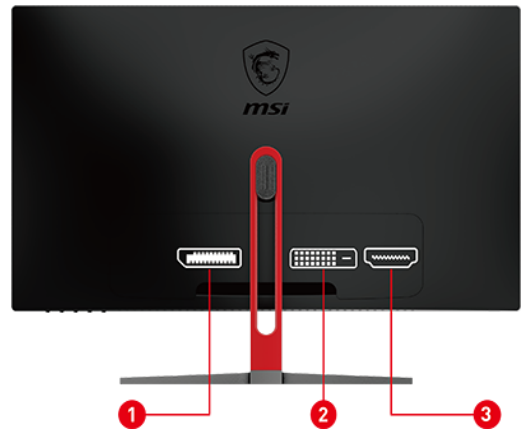

MSI Anti-Flicker technology provides a very comfortable viewing experience by reducing the amount of screen flicker.

CONNECTIONS

- 1. 1 x Display Port
- 2. 1 x DVI

- 3. 1 x HDMI