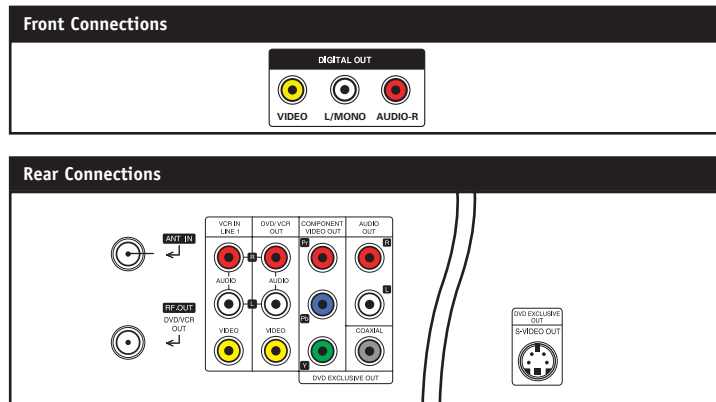

► Front A/V Jacks

Easy access to A/V inputs for camcorders and video game systems

zenith 

DIGITIZE THE EXPERIENCE.™

Progressive Scan DVD Player/Hi-Fi VCR Combination (XBV443)

JACK PACK

RF In	1
RF Out	1
Component Video Out	1
S-Video Out	1
Composite Video Out	1
A/V In	1 Front, 1 Rear
A/V Out	1
Digital Audio Out	1 (Coaxial)