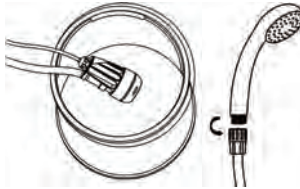

Take out the pump (3) from water and detach shower head (7). Drain any water from hose.

Remove O-ring (4) from outlet connector (5) and store safely.

IMPORTANT:

Please store the pump away from high temperature, freezing, flammable and explosive goods.