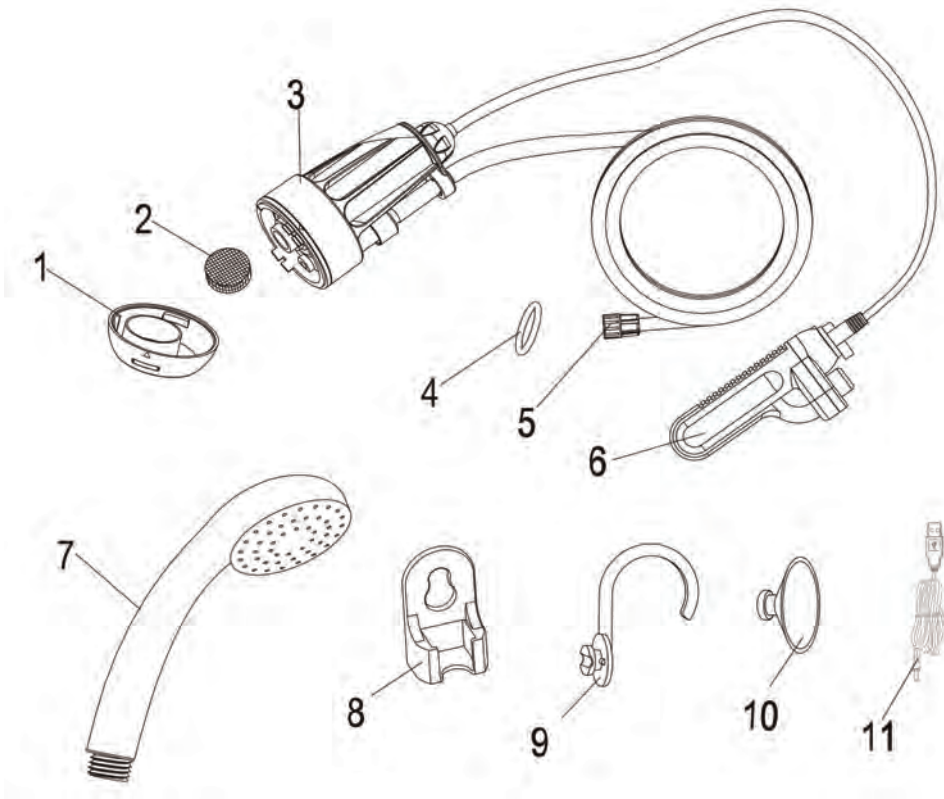

PCSHPT12

PYLE
PyleUSA.com

Portable Shower System
USER MANUAL

IMPORTANT SAFETY INSTRUCTIONS

1. PLEASE READ ALL INSTRUCTIONS BEFORE USING THE APPLIANCE.
2. KNOW HOW TO STOP THE PRODUCT AND BLEED PRESSURES QUICKLY.
3. FOLLOW THE MAINTENANCE INSTRUCTIONS SPECIFIED IN THE MANUAL.
4. OPERATE ONLY WITH WATER WITHIN THE TEMPERATURE RANGE 50°F to 122°F.
5. **SHOWER ASSEMBLY INCLUDES SMALL PARTS THAT COULD BE CHOKING HAZARD.**

FEATURES

1. Filter Cover

2. Filter

3. Pump

4. O-Ring

5. Outlet Connector

6. Battery Supply

7. Shower Head

8. Holder

9. Hook

10. Suction Cup

11. USB Charging Cord

HOW TO ASSEMBLE

Insert O-ring (4) into outlet connector (5)

Attach outlet connector (5) to shower head (7) and tighten by turning counter-clockwise.

Plug in the power cord to the socket of batter supply (6)

HOW TO OPERATE

Immerse pump (3) into water.

Push on/off switch on battery supply (6) to start.

Position shower head using supplied hook (9) or holder (8).

IMPORTANT:

1. Do not remove the pump from water when operating. Power off the pump before removing.
2. Ensure the shower head is securely mounted before use.