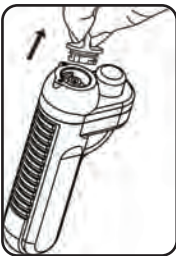

HOW TO RECHARGE

Remove the battery supply (7) from main device