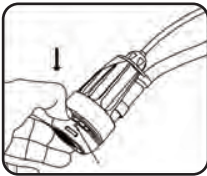

2. Filter Cleaning

Remove filter cover (1)