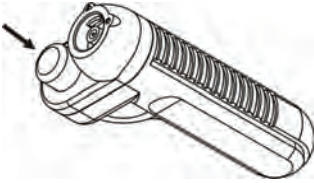

GENERAL MAINTENANCE

FOR SHOWER DEVICE

1. Unattached the shower device

Stop the device by pressing the on/off switch on battery supply (6).