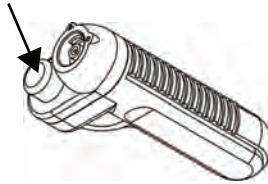

FEATURES

1. Filter Cover

2. Filter

3. Pump

4. O-Ring

5. Outlet Connector

6. Battery Supply

7. Shower Head

8. Holder

9. Hook

10. Suction Cup

11. USB Charging Cord

HOW TO ASSEMBLE

Insert O-ring (4) into outlet connector (5)

Attach outlet connector (5) to shower head (7) and tighten by turning counter-clockwise.

Plug in the power cord to the socket of batter supply (6)

HOW TO OPERATE

Immerse pump (3) into water.

Push on/off switch on battery supply (6) to start.

Position shower head using supplied hook (9) or holder (8).

IMPORTANT:

1. Do not remove the pump from water when operating. Power off the pump before removing.
2. Ensure the shower head is securely mounted before use.