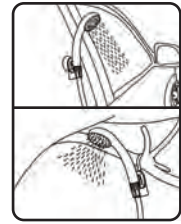

Position shower head using supplied hook (9) or holder (8).

IMPORTANT:

1. Do not remove the pump from water when operating. Power off the pump before removing.
2. Ensure the shower head is securely mounted before use.