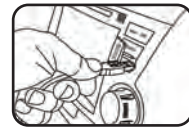

Plug USB charging cord (12) into:
Mobile phone charger (2.5h)
USB output from car (2.5h)
USB output from laptop (5h)
(approximate charging time)