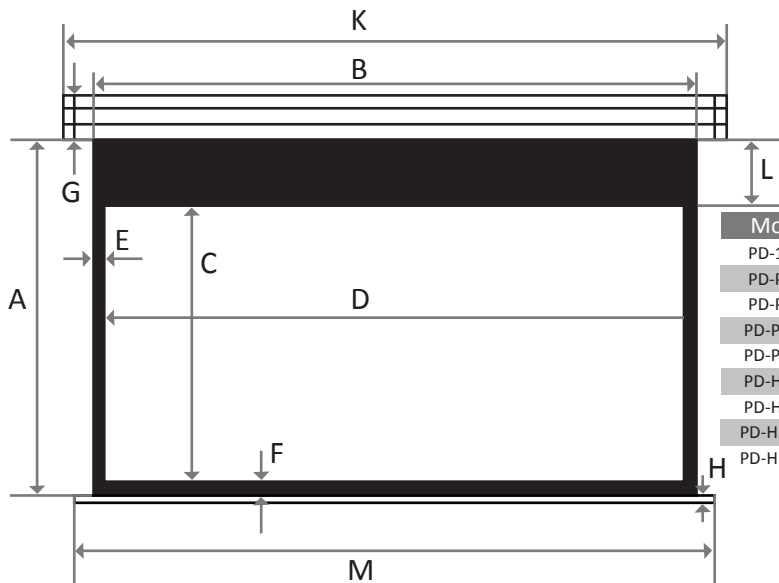

1. Make sure the screen housing is level to ensure screen material will roll out smoothly.
2. Gently pull the handle downward until you reach the desired size.

Retracting the Screen:

Gently pull the handle downward to release the screen lock, then let the screen material gently rise into the housing.

WARNING: When extending or retracting the screen material, please do not pull with excessive force. Doing so can damage the screen.

Ceiling Mounting (A)

Wall Mounting (B)

Specifications

Model	Size	Format	A	B	C	D	L	F	G	H	K	M
PD-1-72	72"	1:1	73.14	72.36	70.00	70.00	1.57	1.57	2.52	0.91	74.72	74.13
PD-P-72	72"	4:3	46.06	59.84	42.91	57.48	1.57	1.57	2.52	0.91	62.20	61.61
PD-P-92	92"	4:3	58.27	75.59	55.12	73.23	1.57	1.57	2.52	0.91	77.95	77.36
PD-P-100	100"	4:3	62.99	82.28	59.84	79.92	1.57	1.57	2.52	0.91	84.65	84.06
PD-P-120	120"	4:3	75.59	98.82	71.65	95.67	1.97	1.97	2.99	0.91	101.38	100.59
PD-HD-72	72"	16:9	50.39	64.96	35.04	62.60	13.78	1.57	2.52	0.91	67.32	66.73
PD-HD-92	92"	16:9	60.24	83.07	44.88	79.92	13.78	1.57	2.52	0.91	85.43	84.84
PD-HD-100	100"	16:9	51.77	90.16	48.82	87.01	13.78	1.57	2.52	0.91	92.52	91.93
PD-HD-120	120"	16:9	74.02	107.48	58.66	104.33	13.78	1.57	2.99	0.91	110.63	109.25