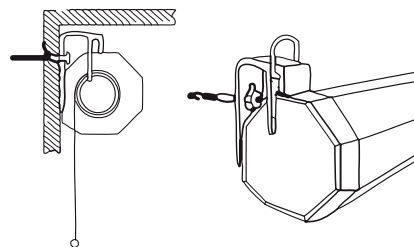

Manual / Pull Down Series

Instructions

Mounting Instructions:

Ceiling Mounting:

Mount the screen using ceiling hooks. (Diagram A)

Wall Mounting:

Mount the screen using screws and wall anchors. (Diagram B)

Extending the Screen:

1. Make sure the screen housing is level to ensure screen material will roll out smoothly.
2. Gently pull the handle downward until you reach the desired size.

Retracting the Screen:

Gently pull the handle downward to release the screen lock, then let the screen material gently rise into the housing.

WARNING: When extending or retracting the screen material, please do not pull with excessive force. Doing so can damage the screen.

Ceiling Mounting (A)

Wall Mounting (B)

Specifications

Model	Size	Format	A	B	C	D	L	F	G	H	K	M
PD-1-72	72"	1:1	73.14	72.36	70.00	70.00	1.57	1.57	2.52	0.91	74.72	74.13
PD-P-72	72"	4:3	46.06	59.84	42.91	57.48	1.57	1.57	2.52	0.91	62.20	61.61
PD-P-92	92"	4:3	58.27	75.59	55.12	73.23	1.57	1.57	2.52	0.91	77.95	77.36
PD-P-100	100"	4:3	62.99	82.28	59.84	79.92	1.57	1.57	2.52	0.91	84.65	84.06
PD-P-120	120"	4:3	75.59	98.82	71.65	95.67	1.97	1.97	2.99	0.91	101.38	100.59
PD-HD-72	72"	16:9	50.39	64.96	35.04	62.60	13.78	1.57	2.52	0.91	67.32	66.73
PD-HD-92	92"	16:9	60.24	83.07	44.88	79.92	13.78	1.57	2.52	0.91	85.43	84.84
PD-HD-100	100"	16:9	51.77	90.16	48.82	87.01	13.78	1.57	2.52	0.91	92.52	91.93
PD-HD-120	120"	16:9	74.02	107.48	58.66	104.33	13.78	1.57	2.99	0.91	110.63	109.25