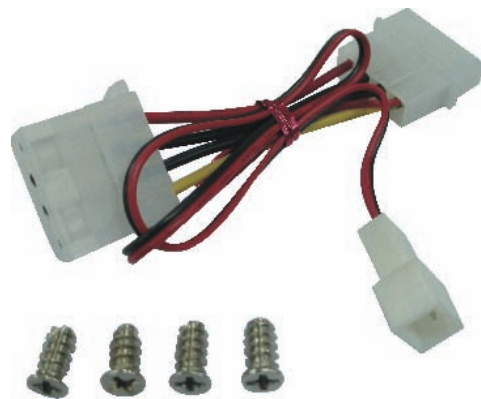

Accessories

Application

- **Cosmo S**
- **HAF 932**
- **ATCS 840**
- **HAF 922**
- **CM Storm Sniper**

Packaging Information

EAN Code	4719512014486
UPC Code	884102004032
Carton Size	560x340x355mm
Units/Carton	12
Cartons/Pallet	36
Units/Pallet	432
Pallets/20"Container	10
Units/20"Container	4320
Pallets/40"Container	20
Units/40"Container	8640