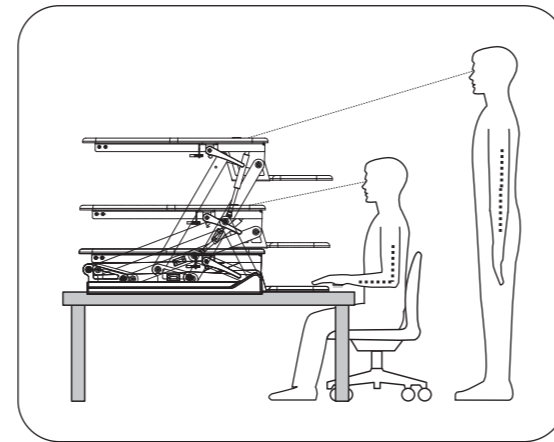

HEIGHT-ADJUSTABLE STANDING DESK  
36INCH PRO  
MODEL:TT-SD002  
**User Guide**

## Features & Specifications

Maximum load 66 lbs. (30 kg)

Lift Range: 5.3 - 20.4 in / 135 - 518 mm  
12 Lift Levels

**CAUTION:** DO NOT EXCEED MAXIMUM LISTED WEIGHT CAPACITY. SERIOUS INJURY OR PROPERTY DAMAGE MAY OCCUR!