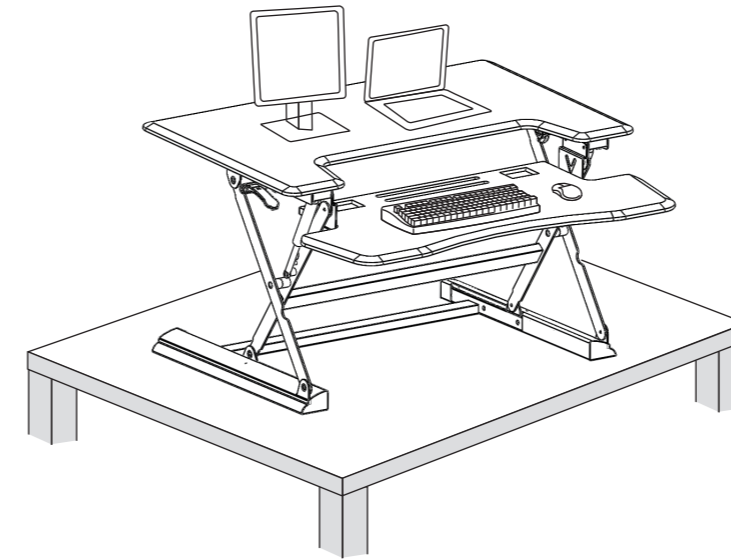

HEIGHT-ADJUSTABLE STANDING DESK  
36INCH PRO  
MODEL:TT-SD002  
**User Guide**

## Features & Specifications

Maximum load 66 lbs. (30 kg)

Lift Range: 5.3 - 20.4 in / 135 - 518 mm  
12 Lift Levels

**CAUTION:** DO NOT EXCEED MAXIMUM LISTED WEIGHT CAPACITY. SERIOUS INJURY OR PROPERTY DAMAGE MAY OCCUR!