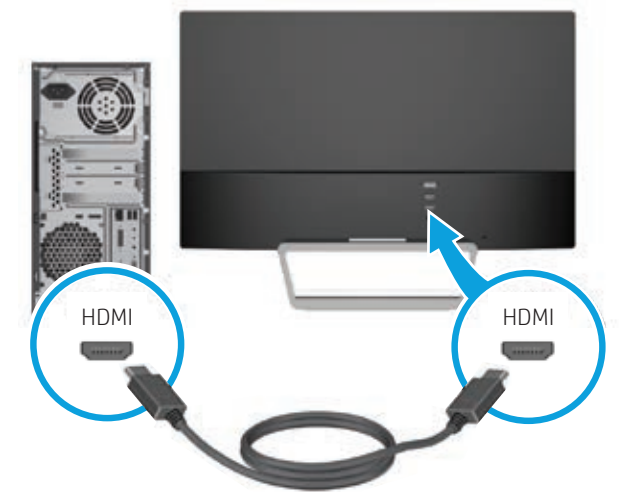

Quick Setup

Optimum Resolution: 1920 x 1080 @ 60 Hz

1

2

VGA

OR

HDMI

3