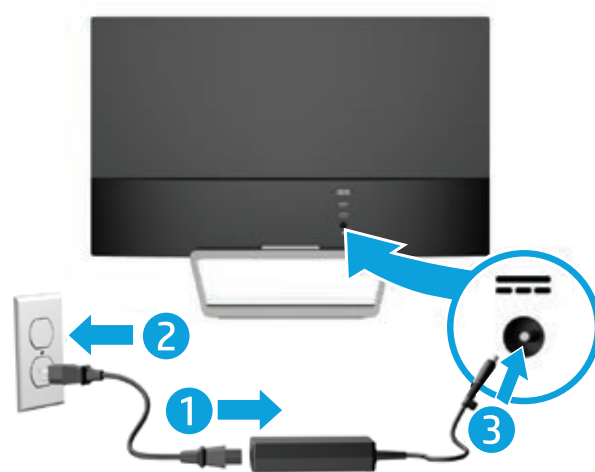

Quick Setup

Optimum Resolution: 1920 x 1080 @ 60 Hz

1

2

VGA

OR

HDMI

3