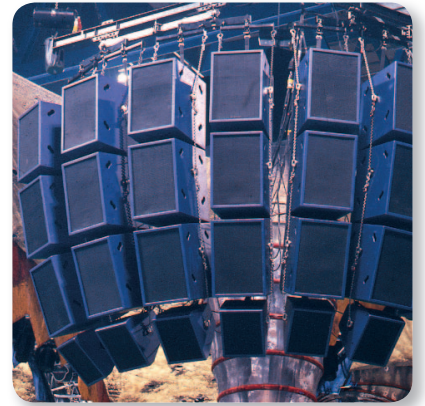

Guitar Amplifiers

VINTAGE V5 INFINIUM

5-Watt Class-A Tube Amplifier Combo
with INFINIUM Tube Life Multiplier,
Original TURBOSOUND Speaker,
Reverb and Power Attenuator

TURBOSOUND - The Sound Difference

A world-leading British designer and manufacturer of professional loudspeaker systems, **TURBOSOUND** has been building cutting-edge speakers for more than 30 years, and won the venerable Queen's Award for Innovation numerous times for their highly acclaimed loudspeaker designs. You will find TURBOSOUND's distinguished products not only touring with the best-known international artists, but also in countless major venues worldwide.