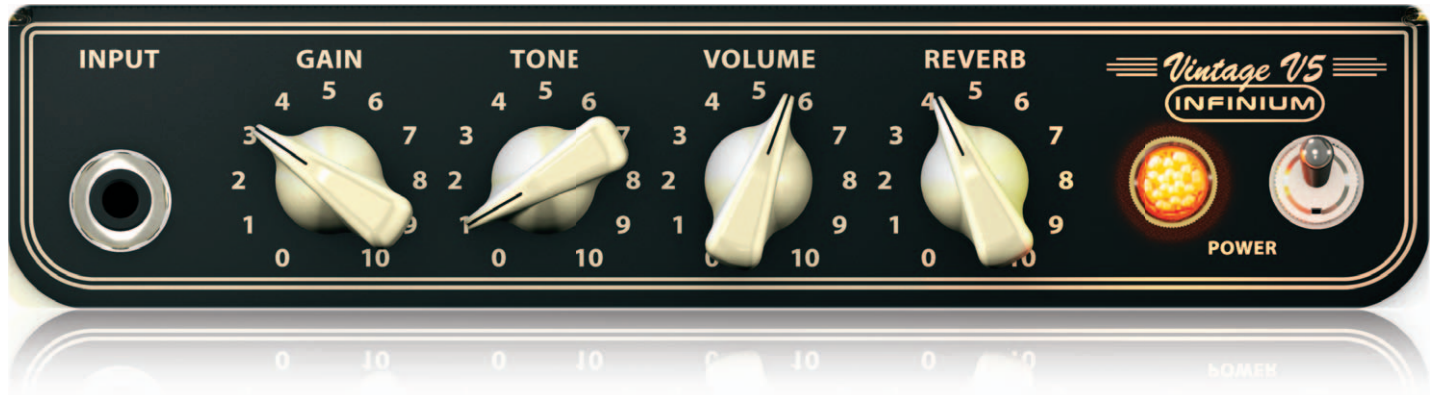

Guitar Amplifiers

VINTAGE V5 INFINIUM

5-Watt Class-A Tube Amplifier Combo
with INFINIUM Tube Life Multiplier,
Original TURBOSOUND Speaker,
Reverb and Power Attenuator

Europe
MUSIC Group Services UK
Tel: +44 156 273 2290
Email: CARE@music-group.com

USA/Canada
MUSIC Group Services NV Inc.
Tel: +1 702 800 8290
Email: CARE@music-group.com

Japan
MUSIC Group Services JP K.K.
Tel: +81 3 6231 0454
Email: CARE@music-group.com