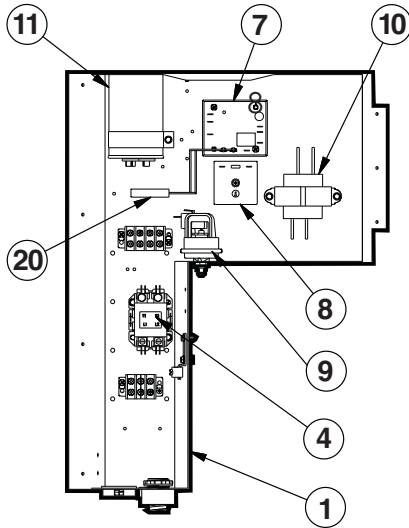

Parts Diagram: HP21002, HP2100TC02, HP21002C, HP11002, HP6002

Ref. No.	Part No.	Description
1	HPX01023502	Fan Top
2	HPX01023503	Side Panel
3	HPX01023504	Electrical Box Cover
4	HPX01023505	Control Box
5	HPX1985	Contactors
6	HPX26023631	Control Board Assembly – HP21002,02C, HP6002
	HPX26023632	Control Board Assembly – HP2100TC02
	HPX26023746	Control Board Assembly – HP11002
7	HPX11023509	Interface Board
8	HPX2134	Potted T'Stat Board – HP11002
9	HPX1483	Time Delay Relay – HP1102
10	HPX2181	Water Pressure Switch
11	HPX11023693	Transformer
12	HPX2040	Capacitor
	HPX11023542	Capacitor – HP6002
13	HPX24023528	Bent Coil with Guard
	HPX24023548	Bent Coil with Guard – HP6002
14	HPX1916	Compressor
	HPX1960	Compressor – HP6002
15	HPX24023619	Condenser
16	HPX05023549	Cover Gasket
17	HPX11023564	Fan Motor
18	HPX01023561	Fan Guard
19	HPX01023515	Condenser Bracket (<i>Set of 4</i>)
20	HPX15023562	Fan Blade
NOT PICTURED		
—	HPX26023633	Analog Thermostat Control Kit
—	HPX10023517	HPC Cable – HP21002, 02C, 2100TC02, HP6002
—	HPX2001	Bulb Well
—	HPX2179	Replacement LP Switch
—	HPX2186	Replacement HP Switch
—	HPX15023570	Expansion Valve Assembly – HP21002, 02C, 2100TC02, 11002
—	HPX15023600	Expansion Valve Assembly – HP6002
—	HPX2169	Temperature Sensor
—	HPX0054	Compressor Mount Kit
—	HPX2223	Compressor Electric Plug
—	HPXFUSE1A	Kit – Fuse, 1 Amp (<i>5 Pack</i>)

HeatPro®

HEAT PUMP REPLACEMENT PARTS

Parts Listing: HP2100, HP2100TCO, HP1100, HP600, HPABGDELUXE

Analog Thermostat

Digital Thermostat