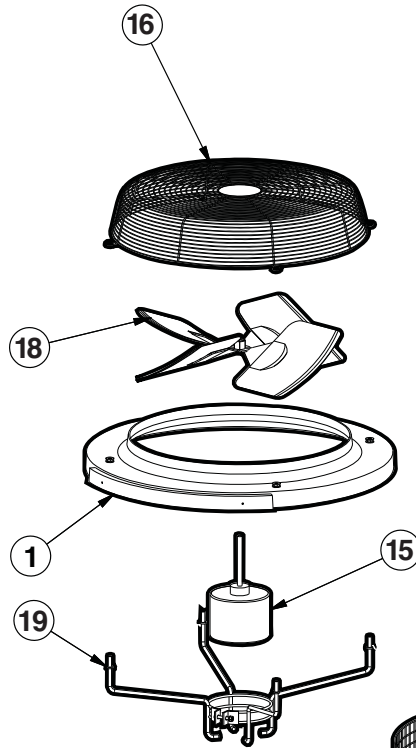

Parts Diagram: HP21002, HP2100TC02, HP21002C, HP11002, HP6002

Ref. No.	Part No.	Description
1	HPX01023502	Fan Top
2	HPX01023503	Side Panel
3	HPX01023504	Electrical Box Cover
4	HPX01023505	Control Box
5	HPX1985	Contactors
6	HPX26023631	Control Board Assembly – HP21002,02C, HP6002
	HPX26023632	Control Board Assembly – HP2100TC02
	HPX26023746	Control Board Assembly – HP11002
7	HPX11023509	Interface Board
8	HPX2134	Potted T'Stat Board – HP11002
9	HPX1483	Time Delay Relay – HP1102
10	HPX2181	Water Pressure Switch
11	HPX11023693	Transformer
12	HPX2040	Capacitor
	HPX11023542	Capacitor – HP6002
13	HPX24023528	Bent Coil with Guard
	HPX24023548	Bent Coil with Guard – HP6002
14	HPX1916	Compressor
	HPX1960	Compressor – HP6002
15	HPX24023619	Condenser
16	HPX05023549	Cover Gasket
17	HPX11023564	Fan Motor
18	HPX01023561	Fan Guard
19	HPX01023515	Condenser Bracket (<i>Set of 4</i>)
20	HPX15023562	Fan Blade
NOT PICTURED		
—	HPX26023633	Analog Thermostat Control Kit
—	HPX10023517	HPC Cable – HP21002, 02C, 2100TC02, HP6002
—	HPX2001	Bulb Well
—	HPX2179	Replacement LP Switch
—	HPX2186	Replacement HP Switch
—	HPX15023570	Expansion Valve Assembly – HP21002, 02C, 2100TC02, 11002
—	HPX15023600	Expansion Valve Assembly – HP6002
—	HPX2169	Temperature Sensor
—	HPX0054	Compressor Mount Kit
—	HPX2223	Compressor Electric Plug
—	HPXFUSE1A	Kit – Fuse, 1 Amp (<i>5 Pack</i>)

HeatPro®

HEAT PUMP REPLACEMENT PARTS

Parts Listing: HP2100, HP2100TCO, HP1100, HP600, HPABGDELUXE

Analog Thermostat

Digital Thermostat