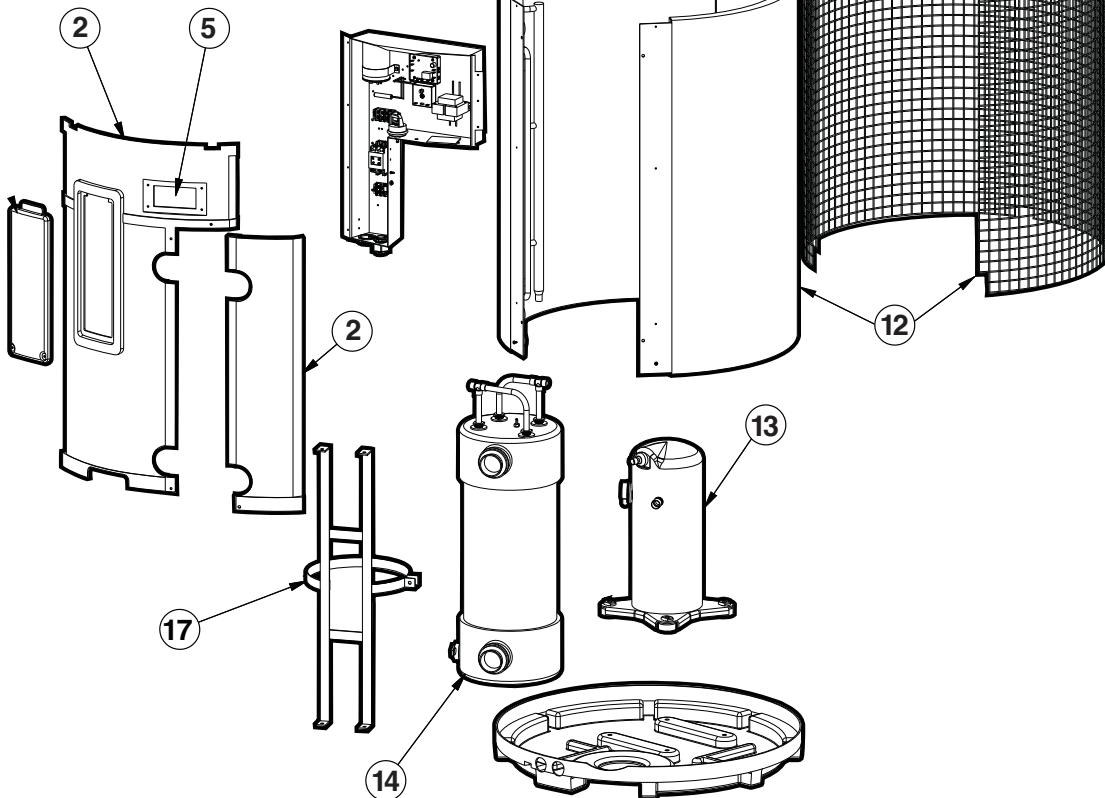

Parts Diagram: HP21002, HP2100TC02, HP21002C, HP11002, HP6002

Ref. No.	Part No.	Description
1	HPX01023502	Fan Top
2	HPX01023503	Side Panel
3	HPX01023504	Electrical Box Cover
4	HPX01023505	Control Box
5	HPX1985	Contactors
6	HPX26023631	Control Board Assembly – HP21002,02C, HP6002
	HPX26023632	Control Board Assembly – HP2100TC02
	HPX26023746	Control Board Assembly – HP11002
7	HPX11023509	Interface Board
8	HPX2134	Potted T'Stat Board – HP11002
9	HPX1483	Time Delay Relay – HP1102
10	HPX2181	Water Pressure Switch
11	HPX11023693	Transformer
12	HPX2040	Capacitor
	HPX11023542	Capacitor – HP6002
13	HPX24023528	Bent Coil with Guard
	HPX24023548	Bent Coil with Guard – HP6002
14	HPX1916	Compressor
	HPX1960	Compressor – HP6002
15	HPX24023619	Condenser
16	HPX05023549	Cover Gasket
17	HPX11023564	Fan Motor
18	HPX01023561	Fan Guard
19	HPX01023515	Condenser Bracket (<i>Set of 4</i>)
20	HPX15023562	Fan Blade
NOT PICTURED		
—	HPX26023633	Analog Thermostat Control Kit
—	HPX10023517	HPC Cable – HP21002, 02C, 2100TC02, HP6002
—	HPX2001	Bulb Well
—	HPX2179	Replacement LP Switch
—	HPX2186	Replacement HP Switch
—	HPX15023570	Expansion Valve Assembly – HP21002, 02C, 2100TC02, 11002
—	HPX15023600	Expansion Valve Assembly – HP6002
—	HPX2169	Temperature Sensor
—	HPX0054	Compressor Mount Kit
—	HPX2223	Compressor Electric Plug
—	HPXFUSE1A	Kit – Fuse, 1 Amp (<i>5 Pack</i>)

HeatPro®

HEAT PUMP REPLACEMENT PARTS

Parts Listing: HP2100, HP2100TCO, HP1100, HP600, HPABGDELUXE

Analog Thermostat

Digital Thermostat