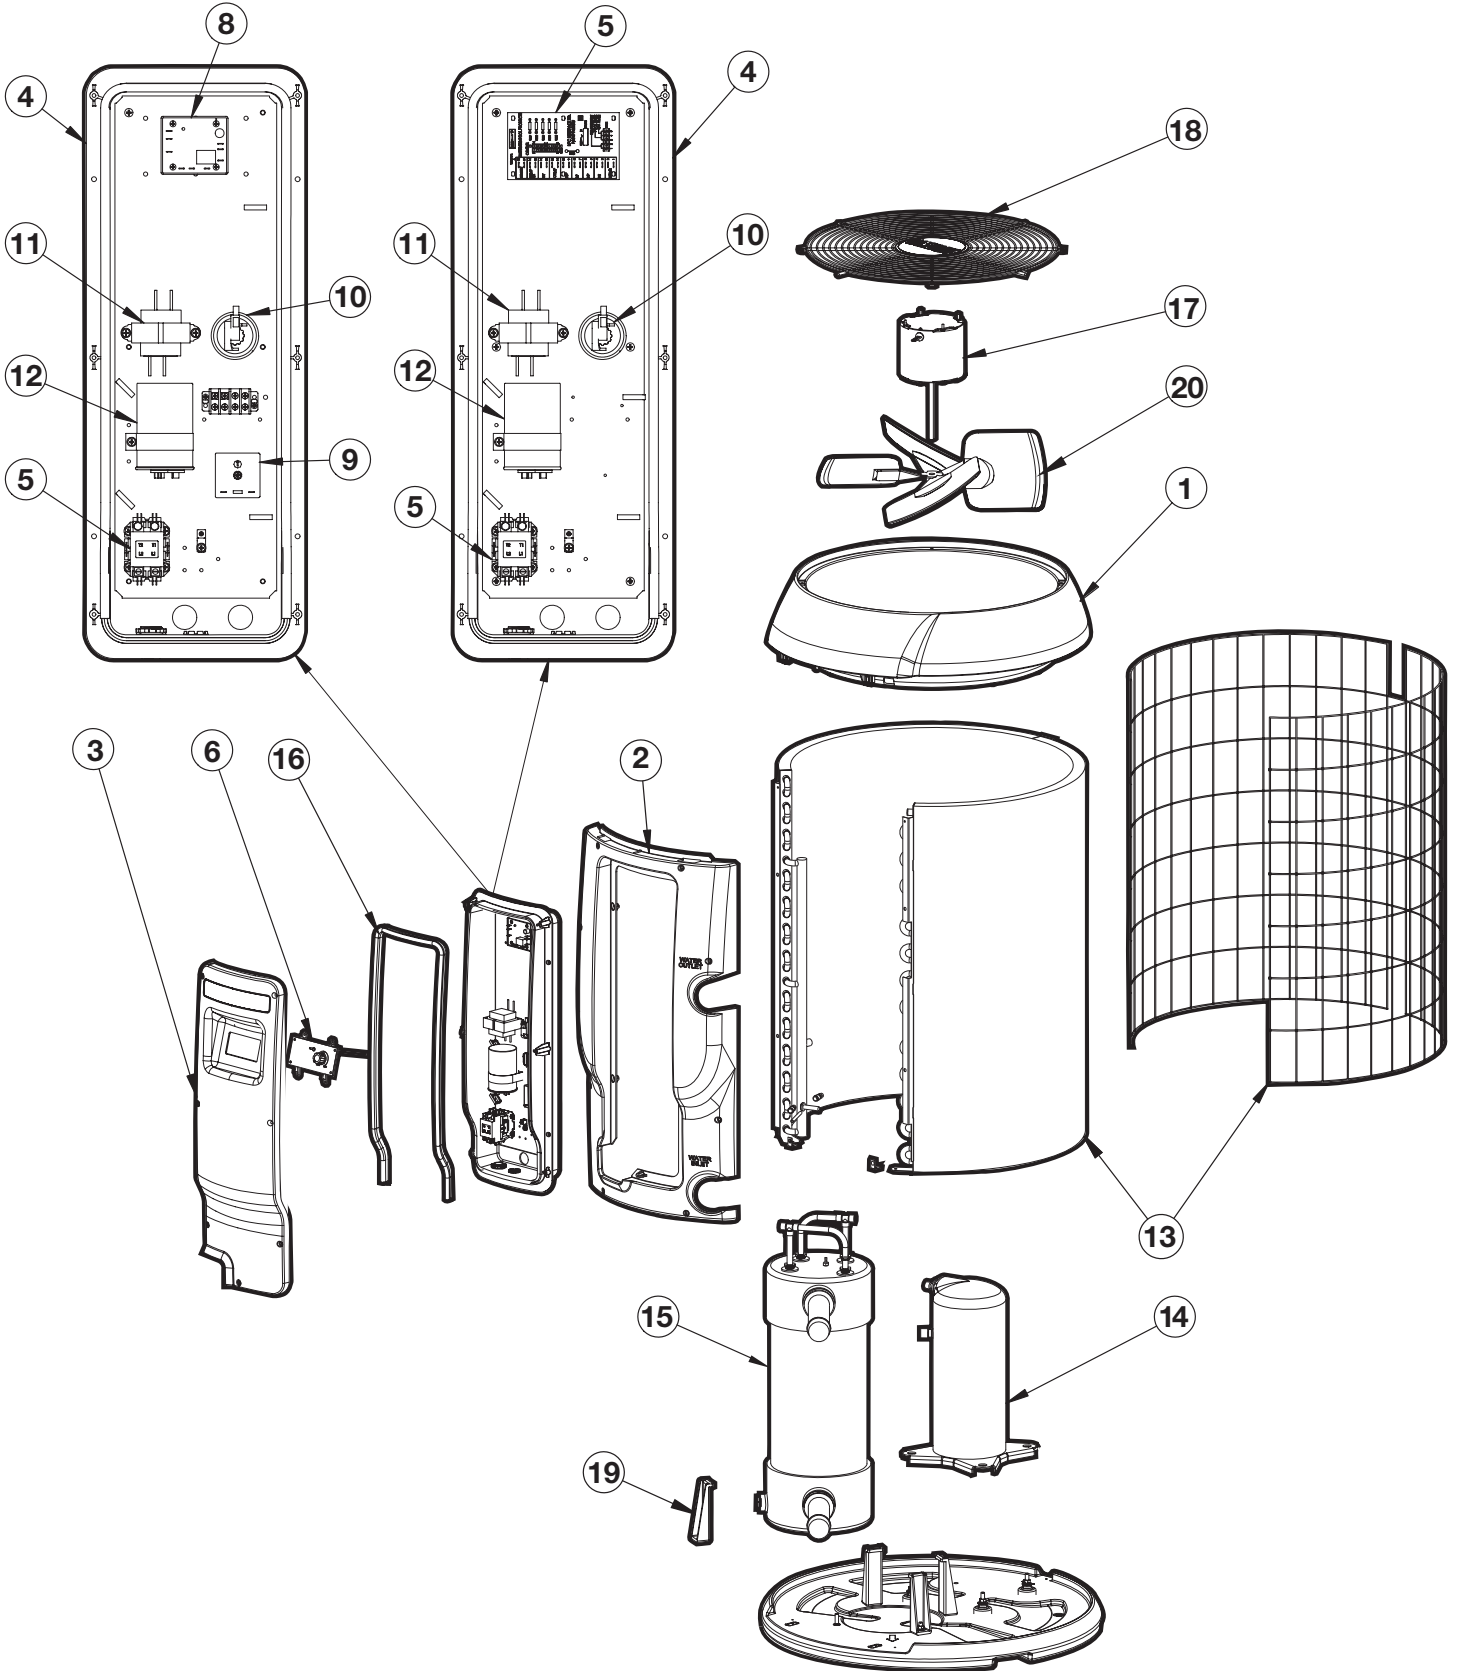

HeatPro®

HEAT PUMP REPLACEMENT PARTS

Parts Diagram: HP21002, HP2100TC02, HP21002C, HP11002, HP6002

Analog Thermostat

Digital Thermostat

Heating

Parts Diagram: HP21002, HP2100TC02, HP21002C, HP11002, HP6002

Ref. No.	Part No.	Description
1	HPX01023502	Fan Top
2	HPX01023503	Side Panel
3	HPX01023504	Electrical Box Cover
4	HPX01023505	Control Box
5	HPX1985	Contactors
6	HPX26023631	Control Board Assembly – HP21002,02C, HP6002
	HPX26023632	Control Board Assembly – HP2100TC02
	HPX26023746	Control Board Assembly – HP11002
7	HPX11023509	Interface Board
8	HPX2134	Potted T'Stat Board – HP11002
9	HPX1483	Time Delay Relay – HP1102
10	HPX2181	Water Pressure Switch
11	HPX11023693	Transformer
12	HPX2040	Capacitor
	HPX11023542	Capacitor – HP6002
13	HPX24023528	Bent Coil with Guard
	HPX24023548	Bent Coil with Guard – HP6002
14	HPX1916	Compressor
	HPX1960	Compressor – HP6002
15	HPX24023619	Condenser
16	HPX05023549	Cover Gasket
17	HPX11023564	Fan Motor
18	HPX01023561	Fan Guard
19	HPX01023515	Condenser Bracket (<i>Set of 4</i>)
20	HPX15023562	Fan Blade
NOT PICTURED		
—	HPX26023633	Analog Thermostat Control Kit
—	HPX10023517	HPC Cable – HP21002, 02C, 2100TC02, HP6002
—	HPX2001	Bulb Well
—	HPX2179	Replacement LP Switch
—	HPX2186	Replacement HP Switch
—	HPX15023570	Expansion Valve Assembly – HP21002, 02C, 2100TC02, 11002
—	HPX15023600	Expansion Valve Assembly – HP6002
—	HPX2169	Temperature Sensor
—	HPX0054	Compressor Mount Kit
—	HPX2223	Compressor Electric Plug
—	HPXFUSE1A	Kit – Fuse, 1 Amp (<i>5 Pack</i>)