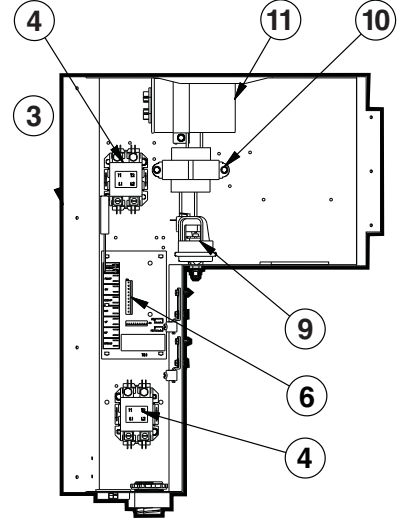

Parts Diagram: HP21002, HP2100TC02, HP21002C, HP11002, HP6002

Ref. No.	Part No.	Description
1	HPX01023502	Fan Top
2	HPX01023503	Side Panel
3	HPX01023504	Electrical Box Cover
4	HPX01023505	Control Box
5	HPX1985	Contactors
6	HPX26023631	Control Board Assembly – HP21002,02C, HP6002
	HPX26023632	Control Board Assembly – HP2100TC02
	HPX26023746	Control Board Assembly – HP11002
7	HPX11023509	Interface Board
8	HPX2134	Potted T'Stat Board – HP11002
9	HPX1483	Time Delay Relay – HP1102
10	HPX2181	Water Pressure Switch
11	HPX11023693	Transformer
12	HPX2040	Capacitor
	HPX11023542	Capacitor – HP6002
13	HPX24023528	Bent Coil with Guard
	HPX24023548	Bent Coil with Guard – HP6002
14	HPX1916	Compressor
	HPX1960	Compressor – HP6002
15	HPX24023619	Condenser
16	HPX05023549	Cover Gasket
17	HPX11023564	Fan Motor
18	HPX01023561	Fan Guard
19	HPX01023515	Condenser Bracket (<i>Set of 4</i>)
20	HPX15023562	Fan Blade
NOT PICTURED		
—	HPX26023633	Analog Thermostat Control Kit
—	HPX10023517	HPC Cable – HP21002, 02C, 2100TC02, HP6002
—	HPX2001	Bulb Well
—	HPX2179	Replacement LP Switch
—	HPX2186	Replacement HP Switch
—	HPX15023570	Expansion Valve Assembly – HP21002, 02C, 2100TC02, 11002
—	HPX15023600	Expansion Valve Assembly – HP6002
—	HPX2169	Temperature Sensor
—	HPX0054	Compressor Mount Kit
—	HPX2223	Compressor Electric Plug
—	HPXFUSE1A	Kit – Fuse, 1 Amp (<i>5 Pack</i>)

HeatPro®

HEAT PUMP REPLACEMENT PARTS

Parts Listing: HP2100, HP2100TCO, HP1100, HP600, HPABGDELUXE

Analog Thermostat

Digital Thermostat