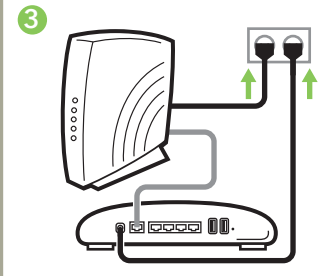

4 Upgrading: A. optional
B. 5-10 min

For Support: www.portalwifi.com/support

portalwifi.com/app

B. Modem needs USERNAME/PASSWORD (PPPoE):

C. Extended network with Portal Mesh:

LED colors:

RED
Offline

BLINKING
BLUE
Upgrading