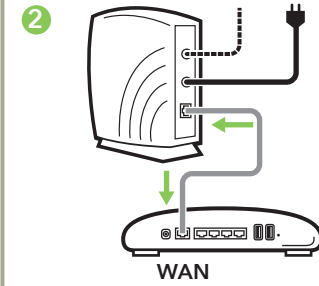

4 Upgrading: A. optional
B. 5-10 min

For Support: www.portalwifi.com/support

portalwifi.com/app

B. Modem needs USERNAME/PASSWORD (PPPoE):

C. Extended network with Portal Mesh:

LED colors:

RED
Offline

BLINKING
BLUE
Upgrading