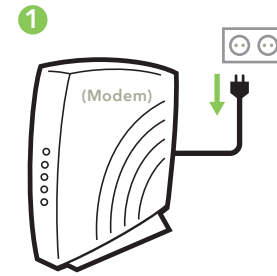

4 Upgrading: A. optional
B. 5-10 min

For Support: www.portalwifi.com/support

portalwifi.com/app

B. Modem needs USERNAME/PASSWORD (PPPoE):

C. Extended network with Portal Mesh:

LED colors:

RED
Offline

BLINKING
BLUE
Upgrading