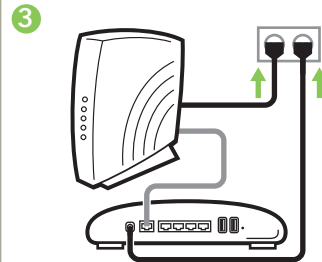

www.portalwifi.com

© 2017 Ignition Design Labs, LLC.
All rights reserved.

USER GUIDE

Contents:

Portal WiFi

Ethernet Cable

Power Cord

A. Direct modem connection: