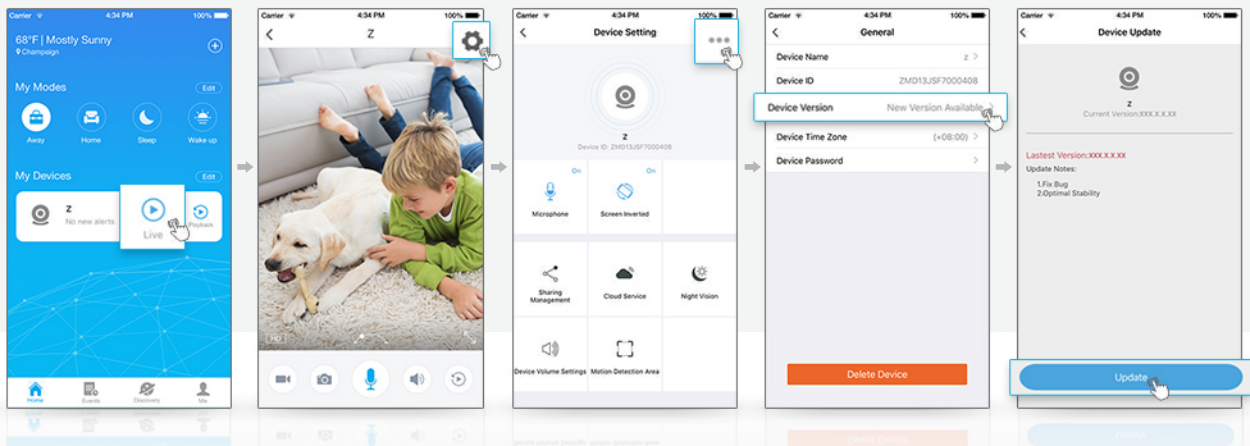

Works with Alexa

Please check and update your product to the latest device version in order for it to interact with Amazon Alexa.

Detailed instructions for the update:

Feel free to contact us via live chat in Zmodo App for any questions.