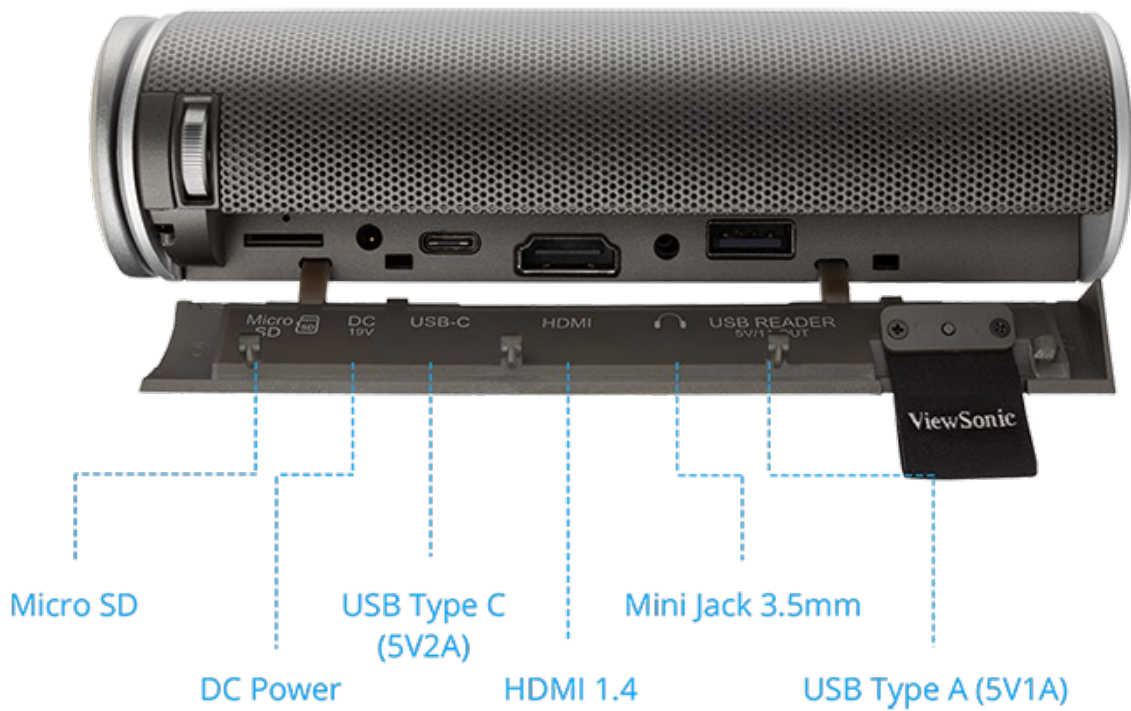

Technical Specifications

Specification

Projection System	0.2" WVGA
Native Resolution	854x480
Brightness (LED Lumens)	300 LED Lumens