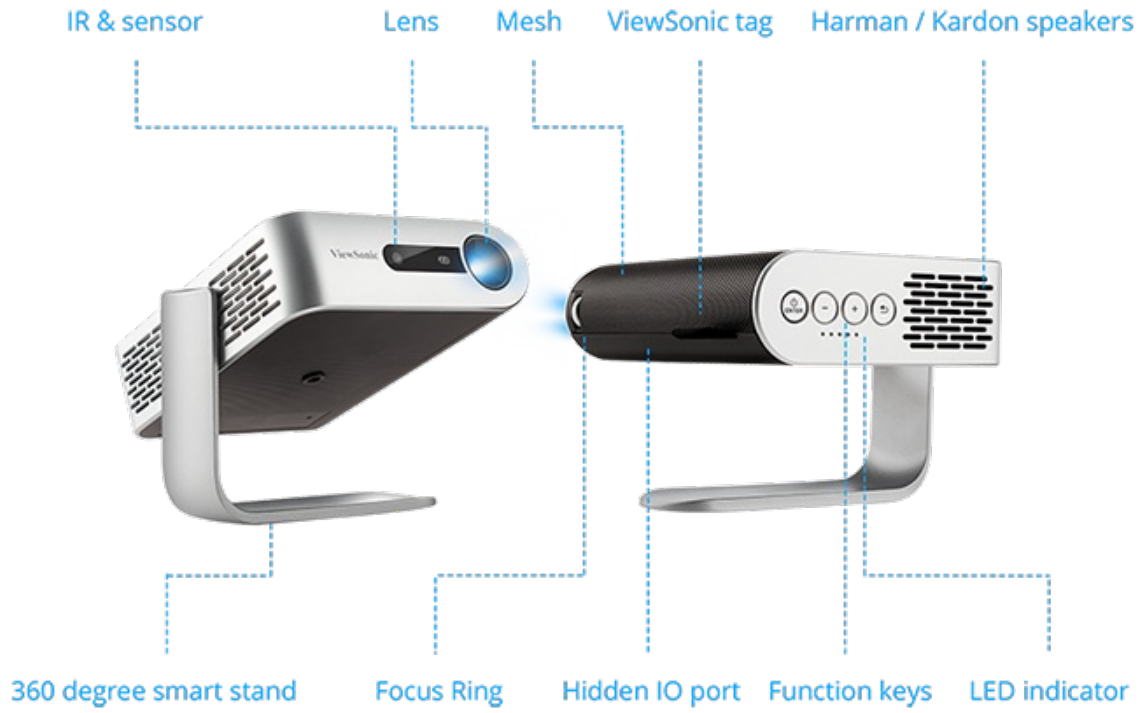

Technical Specifications

Specification

Projection System	0.2" WVGA
Native Resolution	854x480
Brightness (LED Lumens)	300 LED Lumens