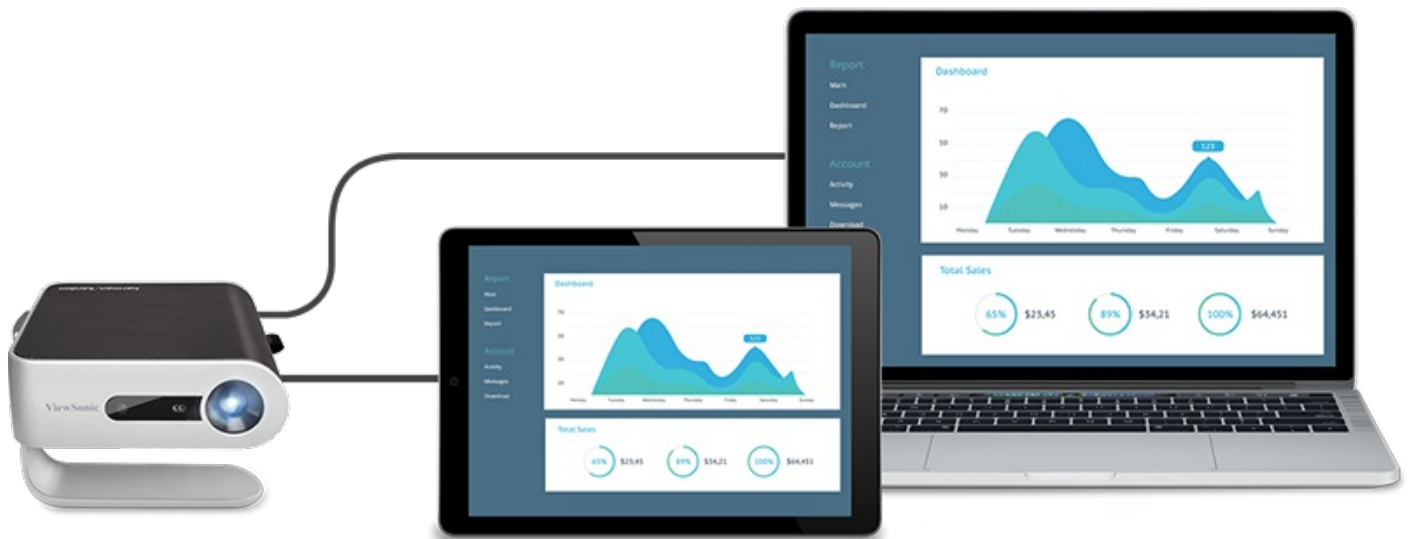

Up to 30,000 Hours Lamp Life

LED technology offers up to 30,000 hours of usage – a significant upgrade when compared to traditional mercury lamp projectors.

Green Design

Packaging for the M1+ portable projector is paper-based, biodegradable, and 99% recyclable – all the right ingredients for leaving a smaller carbon footprint.