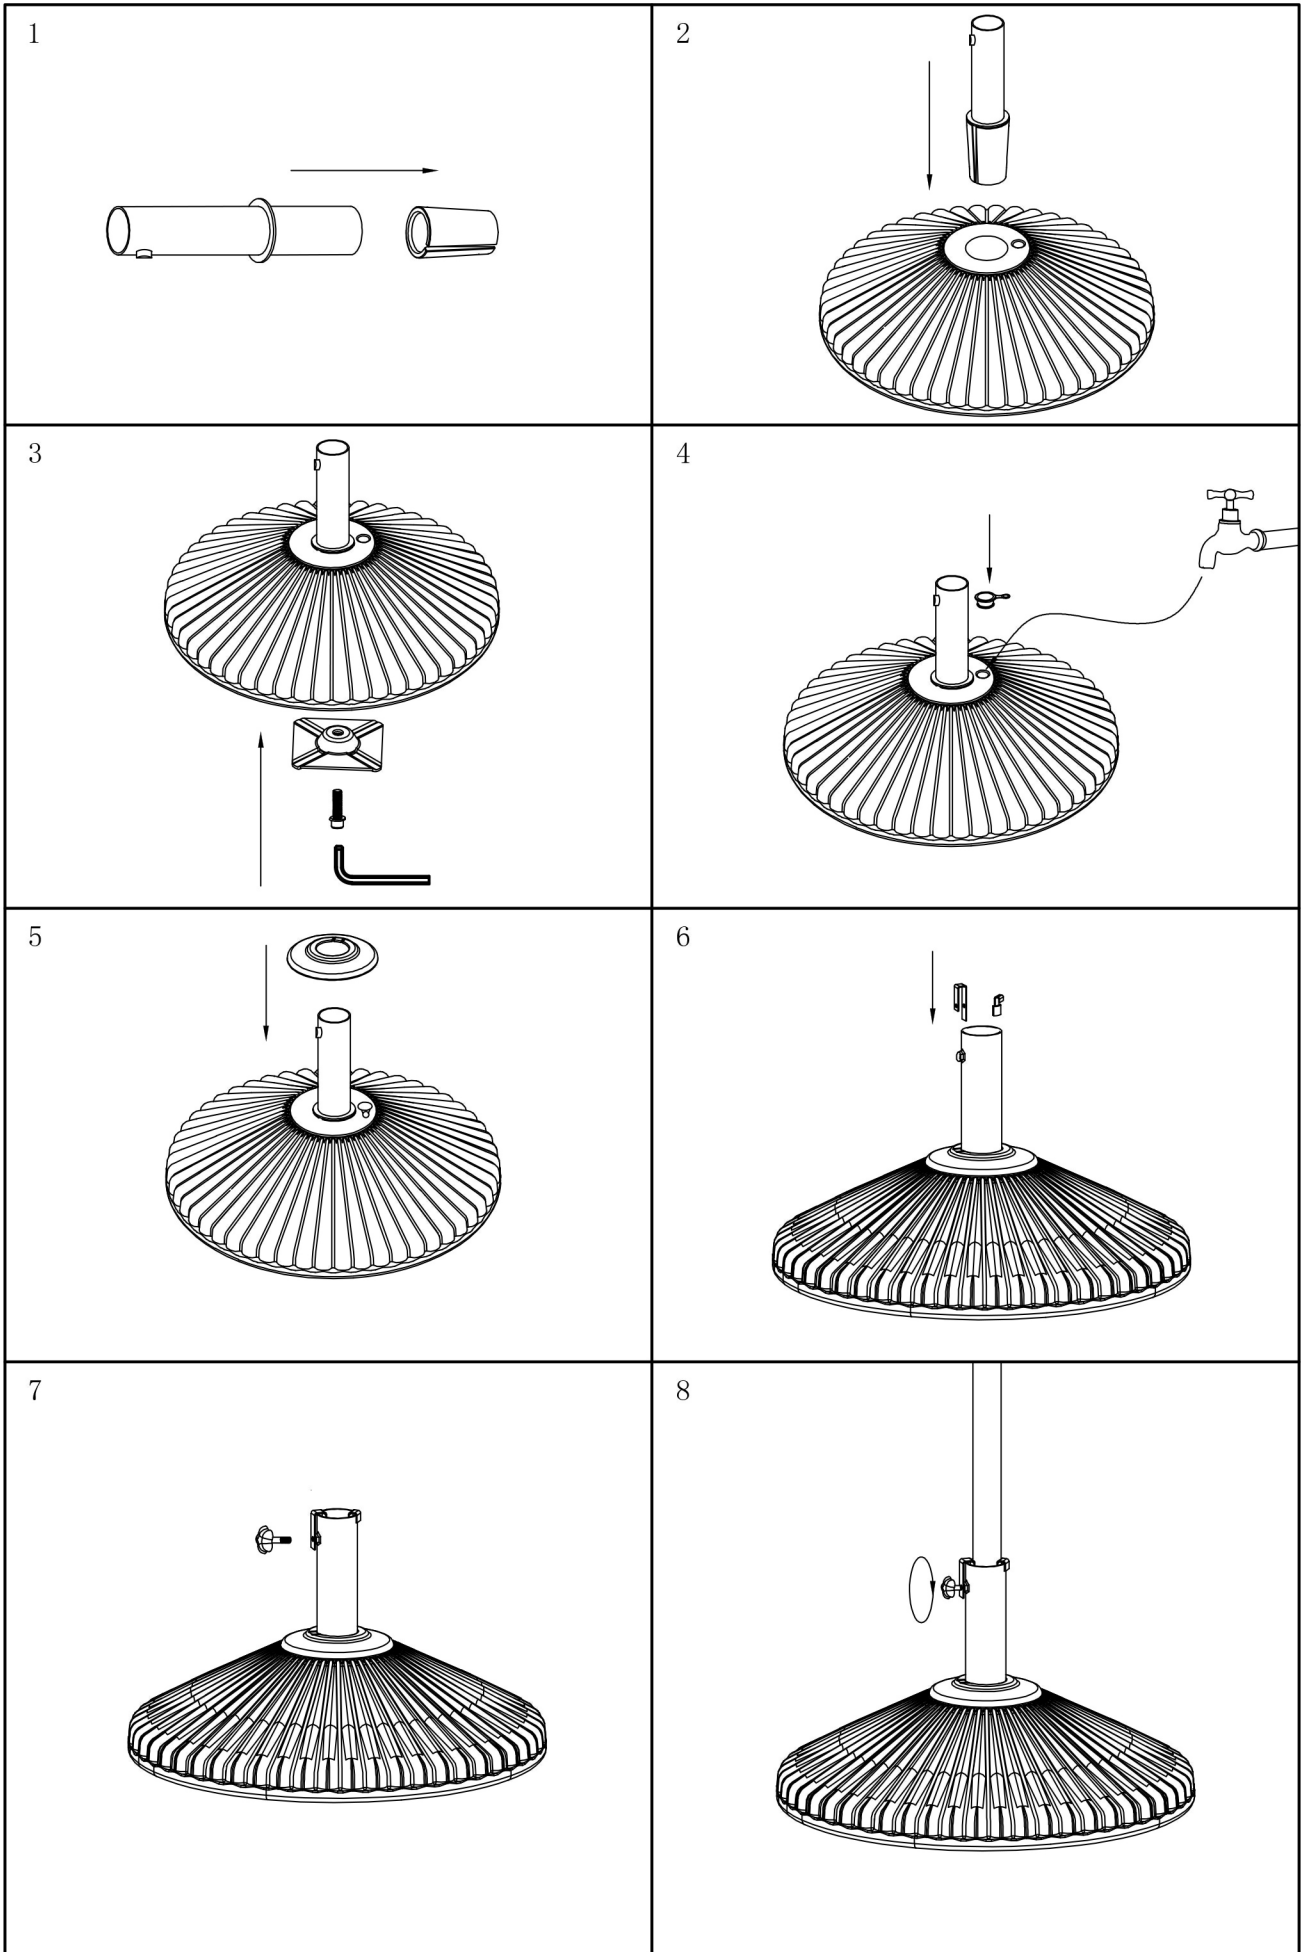

Instruction Manual

Eco-friendly Base

by Recycled Plastic
& to fill with water

Thanks for choosing Abba Patio products. We'd love to hear your thoughts and comments. If you are satisfied with our products and service, please let us know. If you have questions or feedbacks, we're here to help! Also be sure to follow us on facebook for promotions and special offers.

 844-642-2227

 www.abbapatio.com

 service@abbapatio.com

 www.facebook.com/abbapatio

* The weight of the base is around 50lbs after filling fully with water.

** Fully filled the base with water in order to maintain the stability.