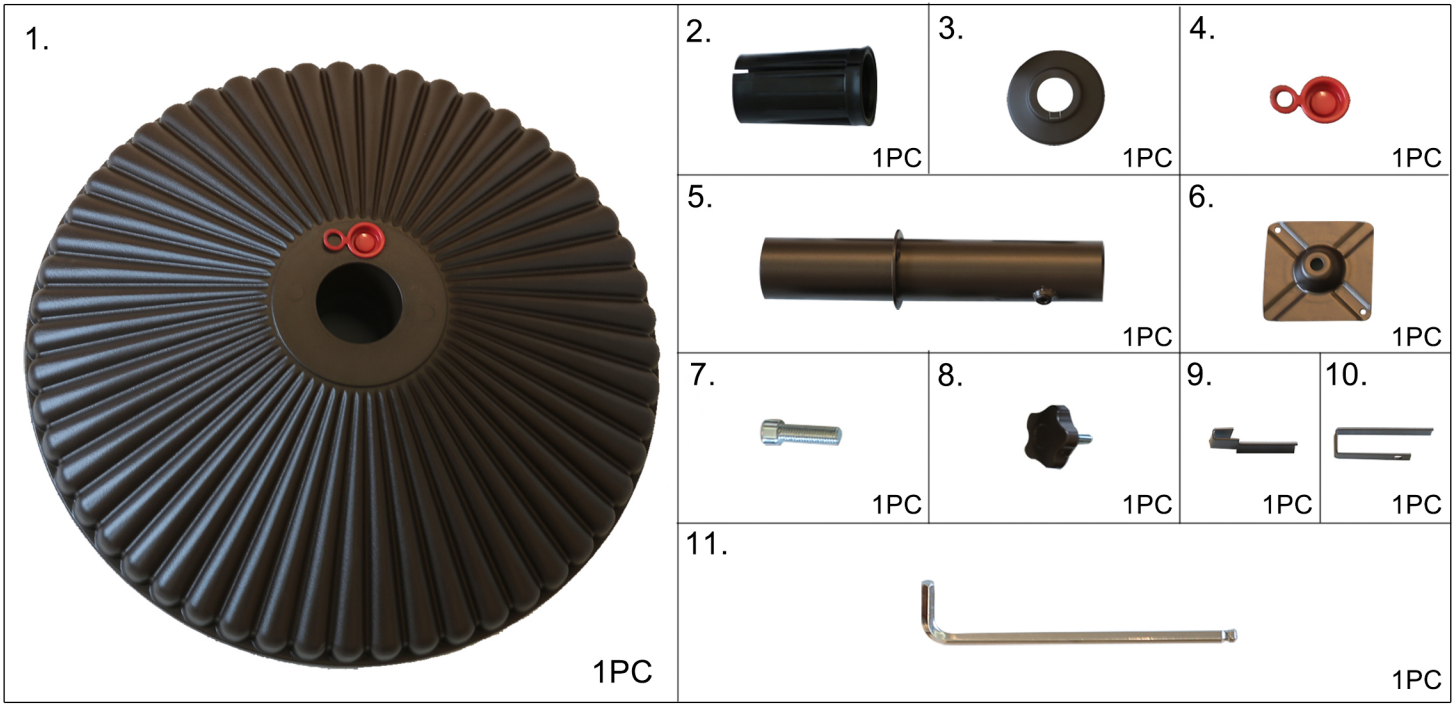

 844-642-2227

 www.abbapatio.com

 service@abbapatio.com

 www.facebook.com/abbapatio

* The weight of the base is around 50lbs after filling fully with water.

** Fully filled the base with water in order to maintain the stability.