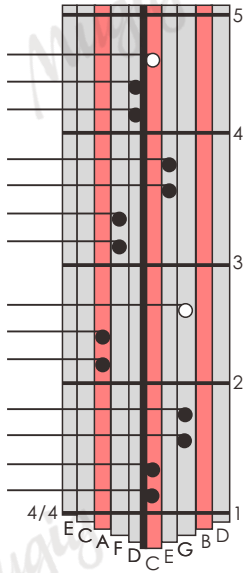

Single- tone Practice

<Little Star> (10keys)

1