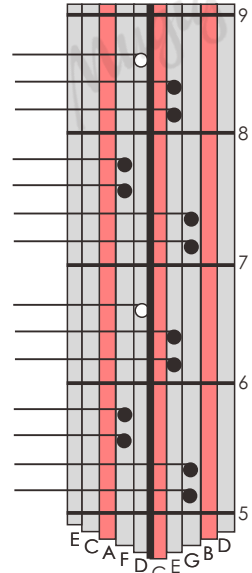

1 - - - |

sleigh

ODE TO JOY

(10keys)

|| 3 3 4 5 || 5 4 3 2 || 1 1 2 3 ||

|| 3 2 2 - || 3 3 4 5 || 5 4 3 2 ||

|| 1 1 2 3 || 2 1 1 - || 2 2 3 1 ||

|| 2 4 3 1 || 2 4 3 1 || 1 2 2 - ||

C C F C F C G C
Twinkle, twinkle, little star, How i wonder what you are

chord/ rhythmic(refer to the tone scale tuning comparison)

C=1353

F=46[̇]16

G=57[̇]27

<You are my sunshine> Sing & Play

10keys

you are my sunshine my only sunshine,

you make me happy when skies are gray.

you' ll never know dear how much i love you.

please don' t take my sunshine away.

chord/ rhythmic(refer to the tone scale tuning comparison)

C=1353

F=46 $\dot{1}$ 6

G=57 $\dot{2}$ 7

Kalimba Tablature

Read from Bottom to the Top

Single- tone Practice

<Little Star> (10keys)

1

2

3

Company: Shenzhen Gaitewan Technology Co., Ltd.
Email: mugigmusic@sina.com
<http://www.mugigmusic.com>
Add: 501B, Bike Technology Mansion, No.9, Keyan Road
High-Tech Park, Yuehai Str., NanshanDist, Shenzhen
Guangdong 518054 China