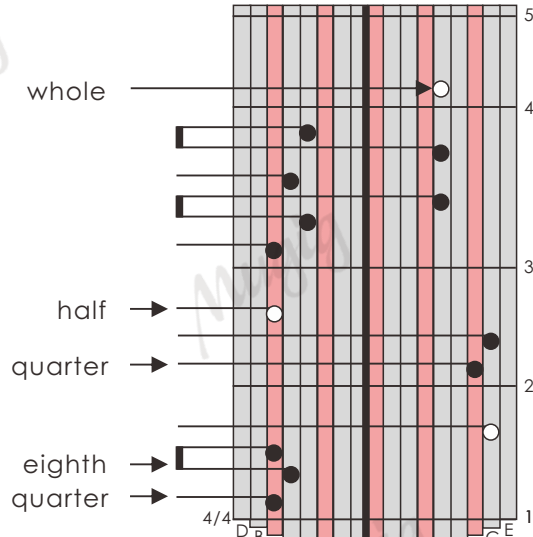

C C F C F C G C
Twinkle, twinkle, little star, How i wonder what you are

chord/ rhythmic(refer to the tone scale tuning comparison)

C=1353

F=46[̇]16

G=57[̇]27

<You are my sunshine> Sing & Play

10keys

you are my sunshine my only sunshine,

you make me happy when skies are gray.

you' ll never know dear how much i love you.

please don' t take my sunshine away.

chord/ rhythmic(refer to the tone scale tuning comparison)

C=1353

F=46 $\dot{1}$ 6

G=57 $\dot{2}$ 7

Kalimba Tablature

Read from Bottom to the Top

Single- tone Practice

<Little Star> (10keys)

1

2

3

Company: Shenzhen Gaitewan Technology Co., Ltd.
Email: mugigmusic@sina.com
<http://www.mugigmusic.com>
Add: 501B, Bike Technology Mansion, No.9, Keyan Road
High-Tech Park, Yuehai Str., NanshanDist, Shenzhen
Guangdong 518054 China