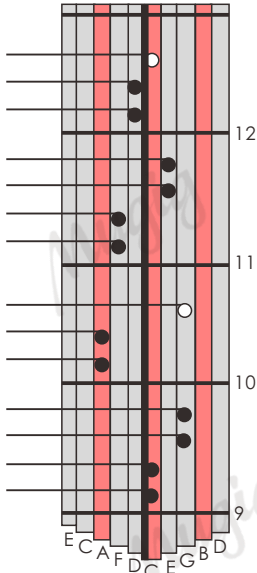

1 - - - |

sleigh

ODE TO JOY

(10keys)

|| 3 3 4 5 || 5 4 3 2 || 1 1 2 3 ||

|| 3 2 2 - || 3 3 4 5 || 5 4 3 2 ||

|| 1 1 2 3 || 2 1 1 - || 2 2 3 1 ||

|| 2 4 3 1 || 2 4 3 1 || 1 2 2 - ||

C C F C F C G C
Twinkle, twinkle, little star, How i wonder what you are

chord/ rhythmic(refer to the tone scale tuning comparison)

C=1353

F=46[̇]16

G=57[̇]27

<You are my sunshine> Sing & Play

10keys

you are my sunshine my only sunshine,

you make me happy when skies are gray.

you' ll never know dear how much i love you.

please don' t take my sunshine away.

chord/ rhythmic(refer to the tone scale tuning comparison)

C=1353

F=46 $\dot{1}$ 6

G=57 $\dot{2}$ 7

Kalimba Tablature

Read from Bottom to the Top

Single- tone Practice

<Little Star> (10keys)

1

2

3

Company: Shenzhen Gaitewan Technology Co., Ltd.
Email: mugigmusic@sina.com
<http://www.mugigmusic.com>
Add: 501B, Bike Technology Mansion, No.9, Keyan Road
High-Tech Park, Yuehai Str., NanshanDist, Shenzhen
Guangdong 518054 China