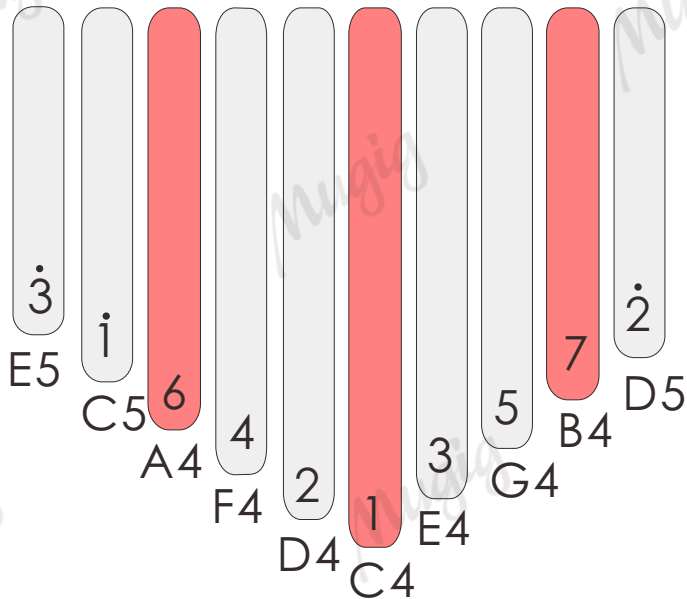

Scale

Mugig 10 KEYS KALIMBA