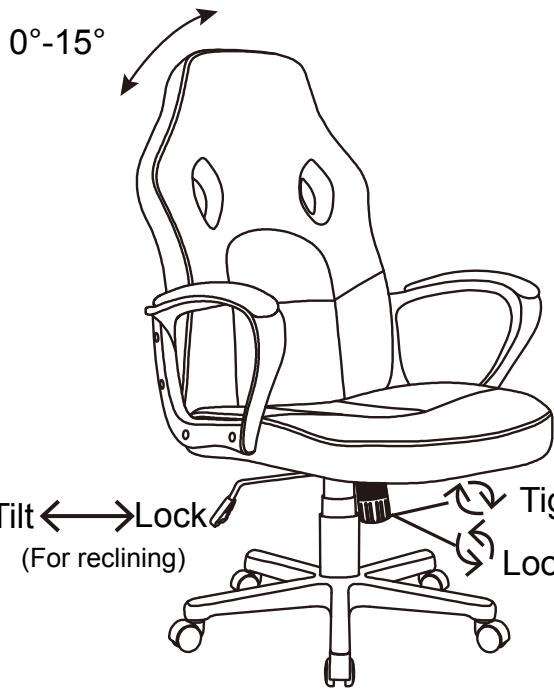

## **GB WARNING! READ THE FOLLOWING BEFORE STARTING INSTALLATION**

---

Only use your product when fully assembled as described in the instruction Book. If the product is damaged in any way stop using immediately and consult the store where you purchased your product for guidance.

We continually strive to improve our products, specifications may change without prior notice.

- Incorrect assembly can result in severe personal injury and property damage.
- Do not tilt chair or lean over the sides – always ensure all casters are firmly placed on a level surface.
- Children should not play with the chair.
- Do not lean over the arms. This could cause the product to become unbalanced and result injury.
- Always use the chair on a flat, stable surface to prevent injury.
- Do not stand on chair.
- If the damaged product is irreparable please dispose of the product. Using a damaged product may lead to personal injury.
- This appliance is intended for indoor household use.
- Only trained personnel can replace or repair seat height adjustment components with energy accumulators.
- Keep this instruction manual for future reference.

Tilt ← → Lock  
(For reclining)

Tight  
Loose  
(For reclining)

A\*5

B\*1

C\*1

D\*1

E\*1

F\*1