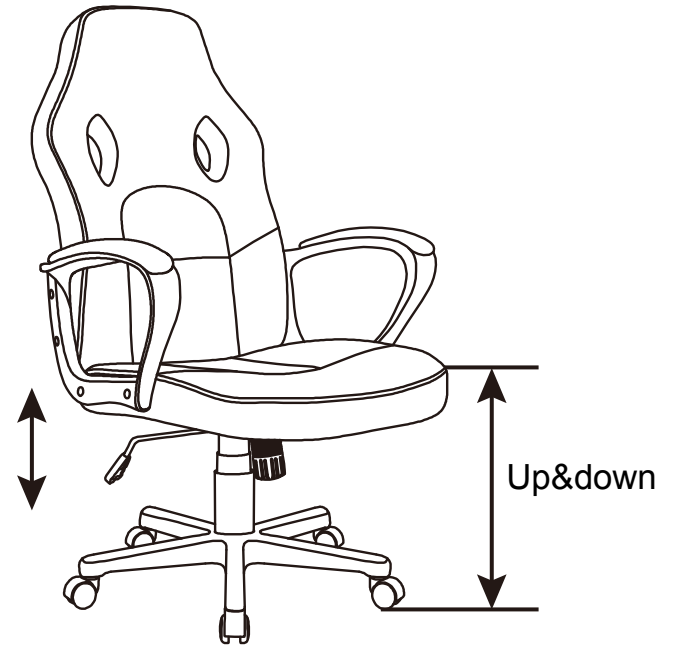

We continually strive to improve our products, specifications may change without prior notice.

- Incorrect assembly can result in severe personal injury and property damage.
- Do not tilt chair or lean over the sides – always ensure all casters are firmly placed on a level surface.
- Children should not play with the chair.
- Do not lean over the arms. This could cause the product to become unbalanced and result injury.
- Always use the chair on a flat, stable surface to prevent injury.
- Do not stand on chair.
- If the damaged product is irreparable please dispose of the product. Using a damaged product may lead to personal injury.
- This appliance is intended for indoor household use.
- Only trained personnel can replace or repair seat height adjustment components with energy accumulators.
- Keep this instruction manual for future reference.

Tilt ← → Lock  
(For reclining)

Tight  
Loose  
(For reclining)

A\*5

B\*1

C\*1

D\*1

E\*1

F\*1