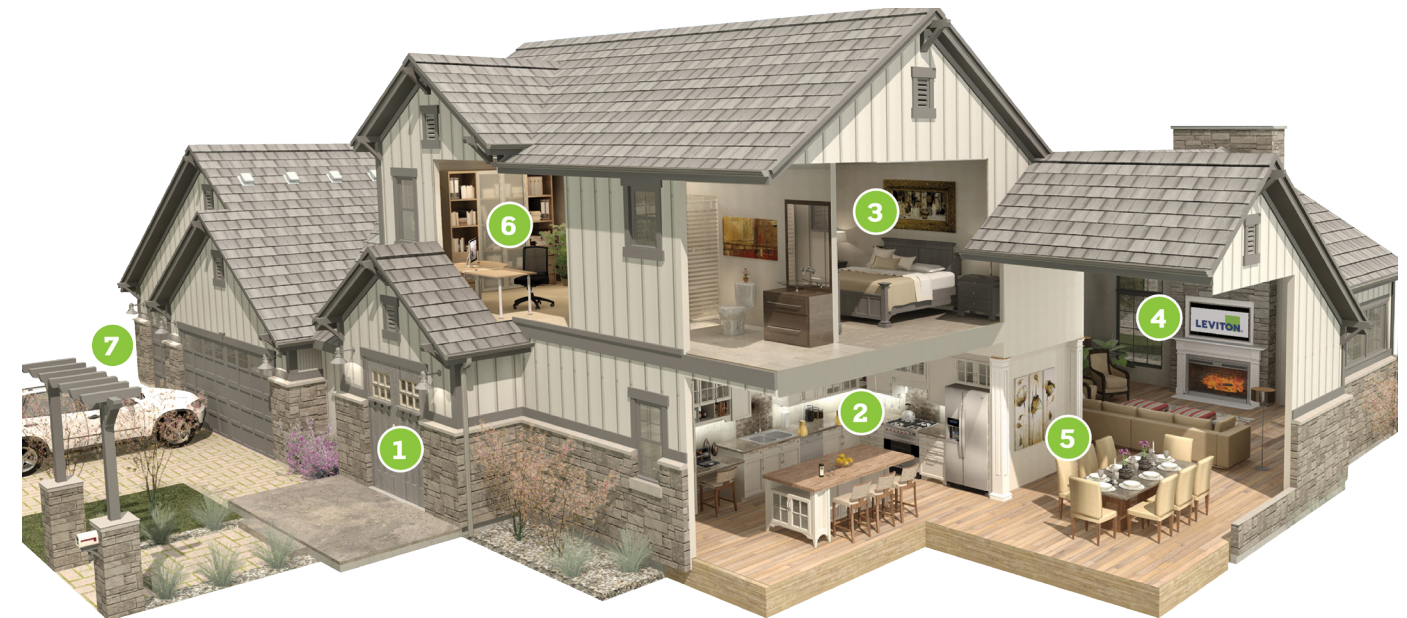

Decora Smart with Wi-Fi.

Introducing the Decora Smart with Wi-Fi Technology family of products featuring five devices including in-wall dimmers, a switch, and plug-in modules for appliances and lamps, supporting a wide range of load types including LED and incandescent with multi-way capability.

CONTROL FROM ANYWHERE - NO HUB REQUIRED

Control connected loads and lights using the free My Leviton app for iOS and Android, no hub required. Simplify control of the residence - schedule lights and connected loads to turn on/off at specific times or based on sunrise/sunset, easily group smart devices into rooms, and create scenes to activate multiple lights at once.

MY LIGHTS. MY HOME. MY FAMILY. MY LEVITON.

Create schedules like "Good Morning" to activate appropriate lighting at preset times. For instance, at 6:30AM every Monday through Friday, turn the bedroom lights to 25% and master bath lights to 50%. As well, Activities can be created so that you can manually push "Movie Time" and have all lights appropriately react as soon as you begin your movie.

VOICE CONTROL

Compatible with all products that support Amazon Alexa providing voice control of the load: "Alexa, dim living room lights to 25%". Alexa devices (including Echo, Dot, and Tap) sold separately.

leviton.com/DecoraSmart

Welcome to Easy Street.

Wireless Automation for Your Home.

1

**Decora
Smart
Switch**

2

**Decora
Smart
600W
Dimmer**

3

**Decora
Smart
Plug-In
Dimmer**

4

**Decora
Smart
Plug-in
Outlet**

5

6

7