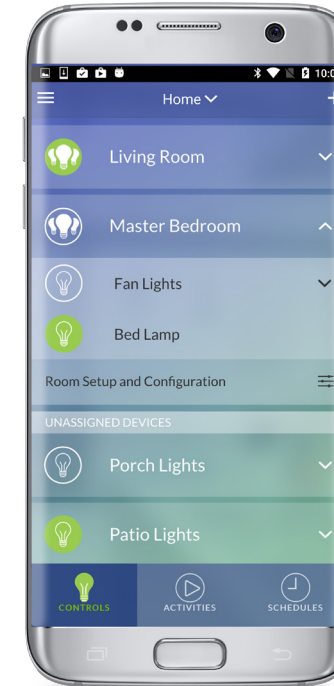

**Decora
Smart
Plug-In
Dimmer**

4

**Decora
Smart
Plug-in
Outlet**

5

**Decora
Smart
1000W
Dimmer**

6

**Voice
Control and
Activation**

7

**Remote
and
Local
App
Control**

Remote Access from Anywhere, No Hub Required!

Use the free “My Leviton” app for iOS and Android devices to easily add new devices to your home.

- Schedule and automate your lights and loads
- Use Amazon Alexa, Echo, Tap or Dot to turn lights on/off or dim/brighten with just your voice
- Full range dimming (bright to dark) even with extremely low-wattage LED bulbs
- Adjustable fade rates, brightness levels, and customizable features
- Connect to other popular home automation products like the Nucleus touchscreen intercom, which is Alexa-enabled.

leviton.com/DecoraSmart

One App for Setup, Control, and Automation.

CONTROL

ACTIVITIES

SCHEDULE

“Alexa, Turn On My Lights”

Sometimes you need an extra hand. You were born with a voice box, use it! Simply tell Alexa-enabled devices to adjust the lights or plug-in loads whenever you need that helping hand.

Coming through the front door with your hands full? “Alexa, Turn on Entry Lamps.”

Washing dishes and see something outside? “Alexa, Turn on All Outside Lights”.

About to enjoy a movie but want to remain comfortable on the couch? “Alexa, Set Living Room Lights to 10%.”