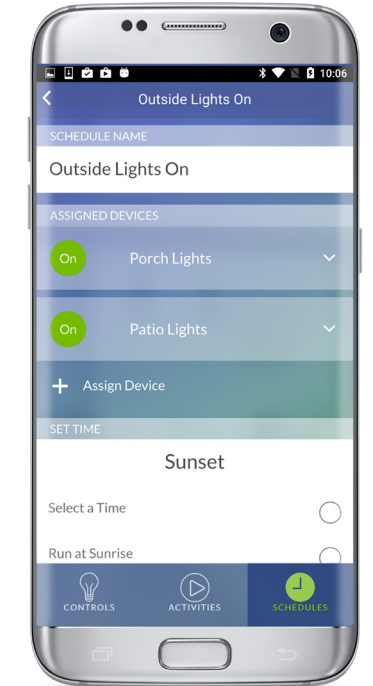

**Remote
and
Local
App
Control**

Remote Access from Anywhere, No Hub Required!

Use the free “My Leviton” app for iOS and Android devices to easily add new devices to your home.

- Schedule and automate your lights and loads
- Use Amazon Alexa, Echo, Tap or Dot to turn lights on/off or dim/brighten with just your voice
- Full range dimming (bright to dark) even with extremely low-wattage LED bulbs
- Adjustable fade rates, brightness levels, and customizable features
- Connect to other popular home automation products like the Nucleus touchscreen intercom, which is Alexa-enabled.

leviton.com/DecoraSmart

One App for Setup, Control, and Automation.

CONTROL

ACTIVITIES

SCHEDULE

“Alexa, Turn On My Lights”

Sometimes you need an extra hand. You were born with a voice box, use it! Simply tell Alexa-enabled devices to adjust the lights or plug-in loads whenever you need that helping hand.

Coming through the front door with your hands full? “Alexa, Turn on Entry Lamps.”

Washing dishes and see something outside? “Alexa, Turn on All Outside Lights”.

About to enjoy a movie but want to remain comfortable on the couch? “Alexa, Set Living Room Lights to 10%.”

Ready to switch from dinner prep to dinner time? “Alexa, Set dining room chandelier to 25%.”

Use your imagination and have fun controlling every light and load in your home with either an app or your voice.