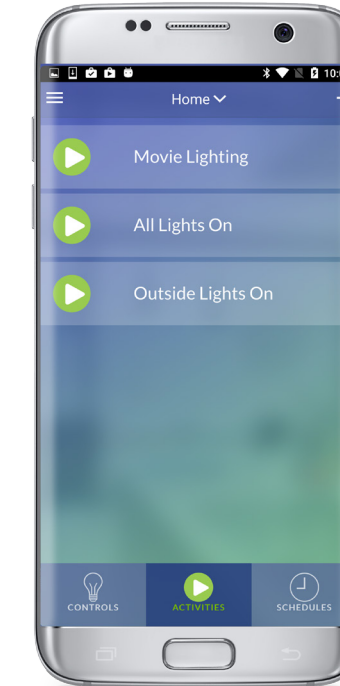

**Decora
Smart
Plug-In
Dimmer**

4

**Decora
Smart
Plug-in
Outlet**

5

**Decora
Smart
1000W
Dimmer**

6

**Voice
Control and
Activation**

7

**Remote
and
Local
App
Control**

Remote Access from Anywhere, No Hub Required!

Use the free “My Leviton” app for iOS and Android devices to easily add new devices to your home.

- Schedule and automate your lights and loads
- Use Amazon Alexa, Echo, Tap or Dot to turn lights on/off or dim/brighten with just your voice
- Full range dimming (bright to dark) even with extremely low-wattage LED bulbs
- Adjustable fade rates, brightness levels, and customizable features
- Connect to other popular home automation products like the Nucleus touchscreen intercom, which is Alexa-enabled.

leviton.com/DecoraSmart

One App for Setup, Control, and Automation.

CONTROL

ACTIVITIES

SCHEDULE

“Alexa, Turn On My Lights”

Sometimes you need an extra hand. You were born with a voice box, use it! Simply tell Alexa-enabled devices to adjust the lights or plug-in loads whenever you need that helping hand.

Coming through the front door with your hands full? “Alexa, Turn on Entry Lamps.”

Washing dishes and see something outside? “Alexa, Turn on All Outside Lights”.

About to enjoy a movie but want to remain comfortable on the couch? “Alexa, Set Living Room Lights to 10%.”