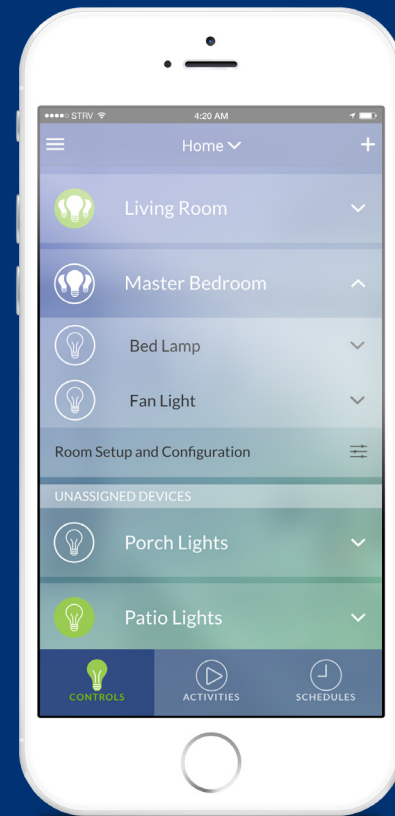

VOICE CONTROL

Compatible with all products that support Amazon Alexa providing voice control of the load: "Alexa, dim living room lights to 25%". Alexa devices (including Echo, Dot, and Tap) sold separately.

**Decora
Smart
Plug-In
Dimmer**

4

**Decora
Smart
Plug-in
Outlet**

5

**Decora
Smart
1000W
Dimmer**

6

**Voice
Control and
Activation**

7

**Remote
and
Local
App
Control**

Remote Access from Anywhere, No Hub Required!

Use the free “My Leviton” app for iOS and Android devices to easily add new devices to your home.

- Schedule and automate your lights and loads
- Use Amazon Alexa, Echo, Tap or Dot to turn lights on/off or dim/brighten with just your voice
- Full range dimming (bright to dark) even with extremely low-wattage LED bulbs
- Adjustable fade rates, brightness levels, and customizable features
- Connect to other popular home automation products like the Nucleus touchscreen intercom, which is Alexa-enabled.

leviton.com/DecoraSmart

One App for Setup, Control, and Automation.

CONTROL

ACTIVITIES

SCHEDULE

“Alexa, Turn On My Lights”

Sometimes you need an extra hand. You were born with a voice box, use it! Simply tell Alexa-enabled devices to adjust the lights or plug-in loads whenever you need that helping hand.