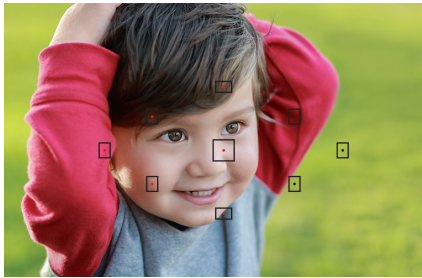

Remote Shooting

Shoot remotely via the free Canon Camera Connect app* to take difficult to capture shots such as selfies and group photos and videos with you in them. You can also use the app to compose your photos from different vantage points.

FULL HD 1080

EF 50mm f/1.8 STM

Different Modes to Suit Your Mood

Step it up to more creative shooting with a simple twist of the Mode Dial. Experiment with each mode to help you capture the shot you want based on what you're shooting or the mood you want to capture.

Close-up Mode

STUNNING PHOTOS, SIMPLY

Capture great images simply with easy-to-use features. The 9-point AF system focuses quickly and precisely for sharp, clear images, while continuous shooting up to 3.0 fps helps you catch the image you want. The Optical Viewfinder can help you frame your shot, and a 3.0-inch LCD monitor lets you check focus during Live View and review your photos easily. Scene Intelligent Auto automatically adjusts camera settings to suit your subject.

9 point AF

3.0 Frames Per Sec

4:3 WIDE 7.5cm / 3.0" LCD

Scene Intelligent Auto

* Compatible with iOS versions 7.1/8.4/9.0, Android™ smartphone and tablet versions 4.0/4.1/4.2/4.3/4.4/5.0/5.1. Data charges may apply with the download of the free Canon Camera Connect app. This app helps enable you to upload images to social media services. Please note that image files may contain personally identifiable information that may implicate privacy laws. Canon disclaims and has no responsibility for your use of such images. Canon does not obtain, collect or use such images or any information included in such images through this app.