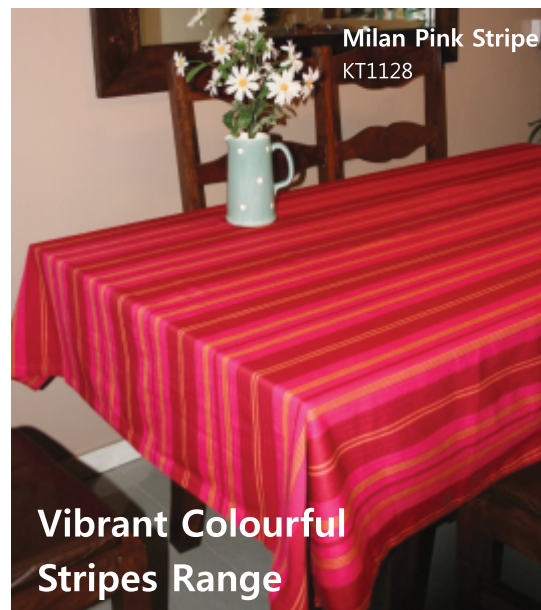

Oxford Grey Stripe
KT1143

Milan Pink Stripe
KT1128

**Vibrant Colourful
Stripes Range**