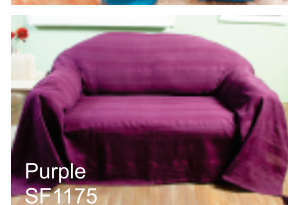

Curtains (Pair)
54 x 54" / 138 x 138 cm
RRP £29.99 **Our Price £19.99**
66 x 90" / 168 x 228 cm
RRP £49.99 **Our Price £29.99**

* Please check the size of your sofa/bed to confirm suitability while selecting the size.

Purple
SF1175

Yellow
SF1176

Rajput Solid Range

Chocolate
SF1172

Cushions (Prefilled)
16 x 16" / 40 x 40 cm
RRP £8.99 **Our Price £4.49**

18 x 18" / 45 x 45 cm
RRP £9.99 **Our Price £5.99**

Throws
60 x 80" / 150 x 200 cm
* (Single / 2 Seater)
RRP £19.99 **Our Price £7.99**