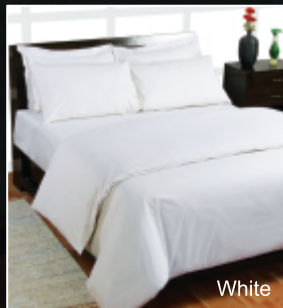

Cream

White

All of Homescapes sheets are manufactured using single combed yarns, therefore 200 thread count will be equivalent in density and softness to a 400 thread count weave elsewhere. As a result, these sheets will last for years. 100% cotton bedding does not create bobbles over time. It only improves in its texture and softness with every wash. Tens of thousands of British households who have used Homescapes bed linen will happily vouch for this.

200 Thread Count Egyptian Cotton Bed Linen

Homescapes bed linen boasts soft combed cotton with 200 threads per square inch, this is the most inexpensive bedding in our range, but is a better quality percale that you will find in most department stores. A perfect graduation from poly-cotton bed linen, as cotton sheets remain cool in summer and provide warmth in winter. Our Egyptian cotton sheets are very healthy as they can be washed at 60 degrees to kill dust mites and allergens. Our fitted sheets are available in two depths, 10" / 25 cm deep and 18" / 45cm extra deep. All of Homescapes 200 thread count bedding is available in a range of nine excellent colours: White, Cream, Black, Red, Blue, Pink, Plum, Chocolate and Teal.

	Size		Price
	Inches	CM	
Fitted Sheet (10" / 25 cm Deep)			
Single	36 x 75"	91 x 191 cm	RRP £18.99 Our Price £11.99
Double	54 x 75"	137 x 191 cm	RRP £22.99 Our Price £13.99
King	60 x 78"	152 x 198 cm	RRP £25.99 Our Price £15.99
Super King	72 x 80"	183 x 203 cm	RRP £29.99 Our Price £17.99
Extra Deep Fitted Sheet (18" / 47 cm Deep)			
Single	36 x 75"	91 x 191 cm	RRP £29.99 Our Price £16.99
Double	54 x 75"	137 x 191 cm	RRP £34.99 Our Price £18.99
King	60 x 78"	152 x 198 cm	RRP £39.99 Our Price £22.99
Super King	72 x 80"	183 x 203 cm	RRP £49.99 Our Price £26.99
Flat Sheet			
Single	70 x 100"	178 x 255 cm	RRP £20.99 Our Price £13.99
Double	90 x 100"	230 x 255 cm	RRP £25.99 Our Price £15.99
King	94 x 108"	240 x 275 cm	RRP £29.99 Our Price £17.99
Super King	108 x 108"	275 x 275 cm	RRP £34.99 Our Price £19.99
Pillow Case			
Standard Housewife	19 x 29"	48 x 74 cm	RRP £4.99 Our Price £2.99
Standard Oxford	19 x 29"	48 x 74 cm	RRP £5.99 Our Price £3.99
King Housewife	19 x 36"	48 x 90 cm	RRP £6.99 Our Price £4.49
King Oxford	19 x 36"	48 x 90 cm	RRP £7.99 Our Price £5.49
Body Pillow	19 x 54"	48 x 136 cm	RRP £11.99 Our Price £7.99
Duvet Cover Set (Including Pillow Case)			
Single	54 x 79"	135 x 200 cm	RRP £34.99 Our Price £19.99
Double	79 x 79"	200 x 200 cm	RRP £49.99 Our Price £29.99
King	90 x 87"	230 x 220 cm	RRP £59.99 Our Price £34.99
Super King	103 x 87"	260 x 220 cm	RRP £69.99 Our Price £39.99

All pillow cases are sold in singles and not in pairs.