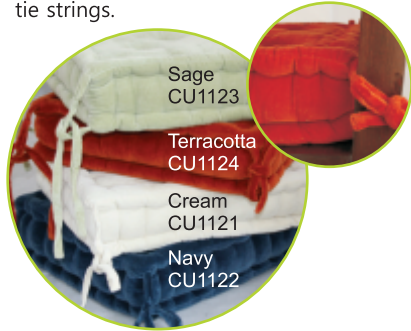

Dining Booster Cushion

16 x 16 x 4" / 40 x 40 x 10 cm
RRP £19.99 Our Price £12.99

100% Cotton Duck calico Fabric Upholstered & Buttoned

100% Cotton Velvet Upholstered

Dining booster cushions make getting in and out of dining chairs easy, reducing any strain on the knees. These are very comfortable and decorative seat pads that do not sag over time. These are upholstered in either cotton velvet or cotton calico fabric and come with useful tie strings.