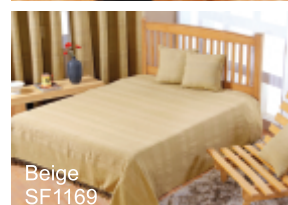

Beige
SF1169