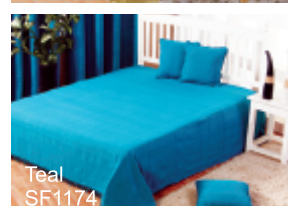

Teal
SF1174