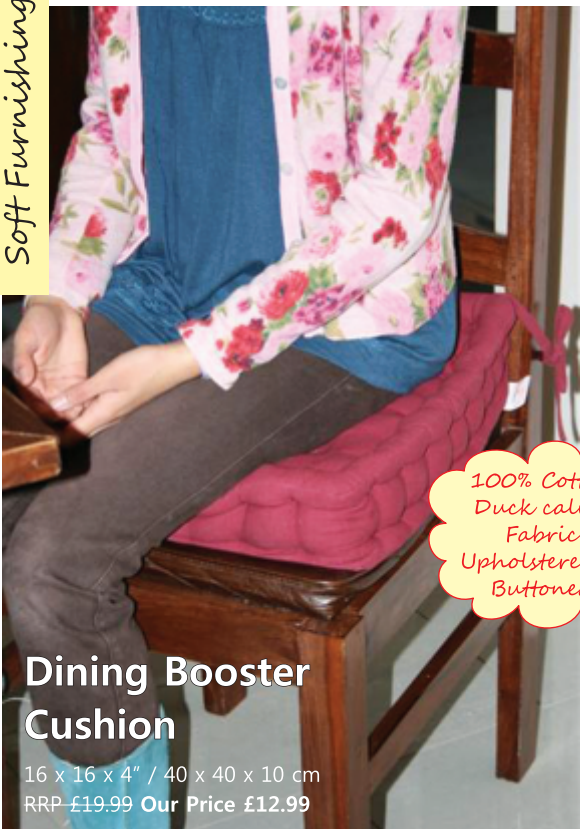

Dining Booster Cushion

16 x 16 x 4" / 40 x 40 x 10 cm
RRP £19.99 Our Price £12.99

100% Cotton Duck calico Fabric Upholstered & Buttoned