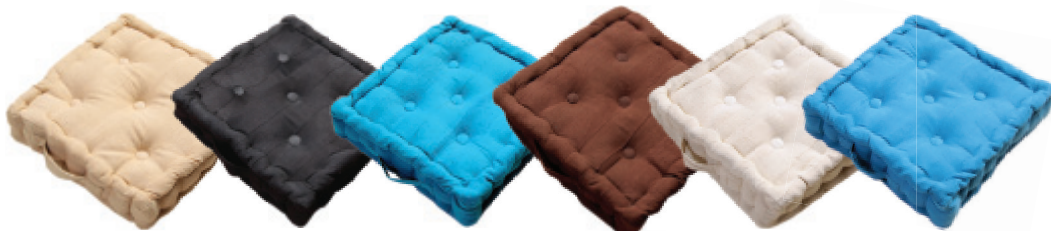

Beige CU1152   Black CU1153   Teal CU1154   Chocolate CU1155   Natural CU1156   Blue CU1157