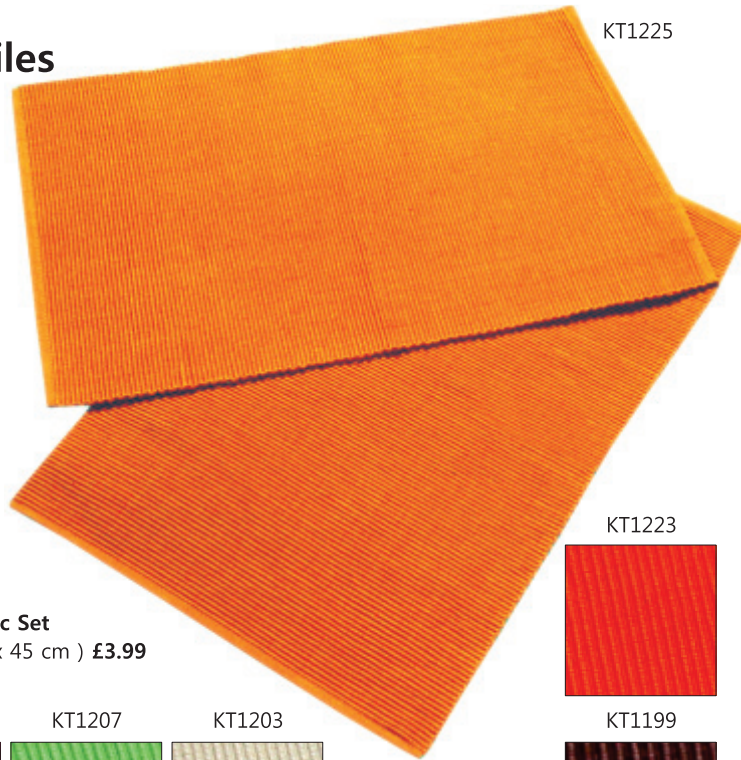

Blue CU1139 Yellow CU1141 Beige CU1138 Pink CU1140

100% Cotton

Kitchen Textiles

Tablecloths, Placemats
Napkins & Aprons

Placemat

KT1225

KT1211

Placemat 2 Pc Set