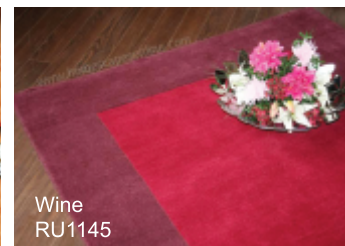

Aubergine
RU1139

Wine
RU1145