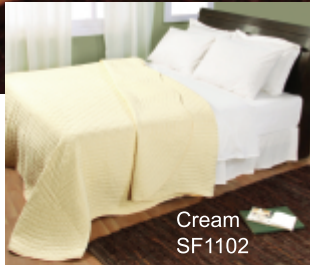

100% Organic Cotton Bedspread

Hand Quilted, Reversible with Scalloped Edge.

100% organic cotton hand quilted reversible bedspread is adorned with a hand scalloped edge and undulated textured effect. This bedspread has cotton fabric on both surfaces and is fully reversible. It gets softer and gets an enhanced texture with each wash. The filling is also cotton making it a 100% natural cotton product. This bedspread is available in five beautiful pastel colours and in four generous sizes. It's an all-time classic and particularly made to provide a classy sophistication to your bedroom.

190 x 260 cm RRP ~~£119.99~~ **Our Price £79.99**
240 x 260 cm RRP ~~£149.99~~ **Our Price £99.99**
260 x 260 cm RRP ~~£189.99~~ **Our Price £129.99**
300 x 260 cm RRP ~~£229.99~~ **Our Price £149.99**

100% Organic Cotton Waffle Blanket Throw

These cotton waffle throws, made of 100% organic cotton are simply timeless, very practical and offer great flexibility. Very soft combed cotton provides a great touch to your skin and deep waffle weave ensures trapping the warmth which is just adequate. These are available in 6 sizes and 5 fresh and classic colours. They have light weight warmth and provide an all seasons comfort. Can be used to snuggle on the sofa or layered with your duvet, it will add to your comfort. This cotton blanket can also be used without a duvet in warm summer nights and is expected to provide warmth of approximately 2 to 3 togs..

Cot Size: 90 x 112 cm RRP ~~£19.99~~ **Our Price £11.99**

Throw: 125 x 150 cm RRP ~~£24.99~~ **Our Price £16.99**

Single Bed / Two Seater Sofa: 178 x 228 cm RRP ~~£44.99~~ **Our Price £29.99**

Double Bed / Three Seater Sofa: 228 x 228 cm RRP ~~£59.99~~ **Our Price £39.99**

King Size Bed / 3-4 Seater Sofa: 250 x 230 cm RRP ~~£69.99~~ **Our Price £49.99**

Super King Size Bed / Large 4 Seater Sofa: 280 x 230 cm RRP ~~£79.99~~ **Our Price £59.99**